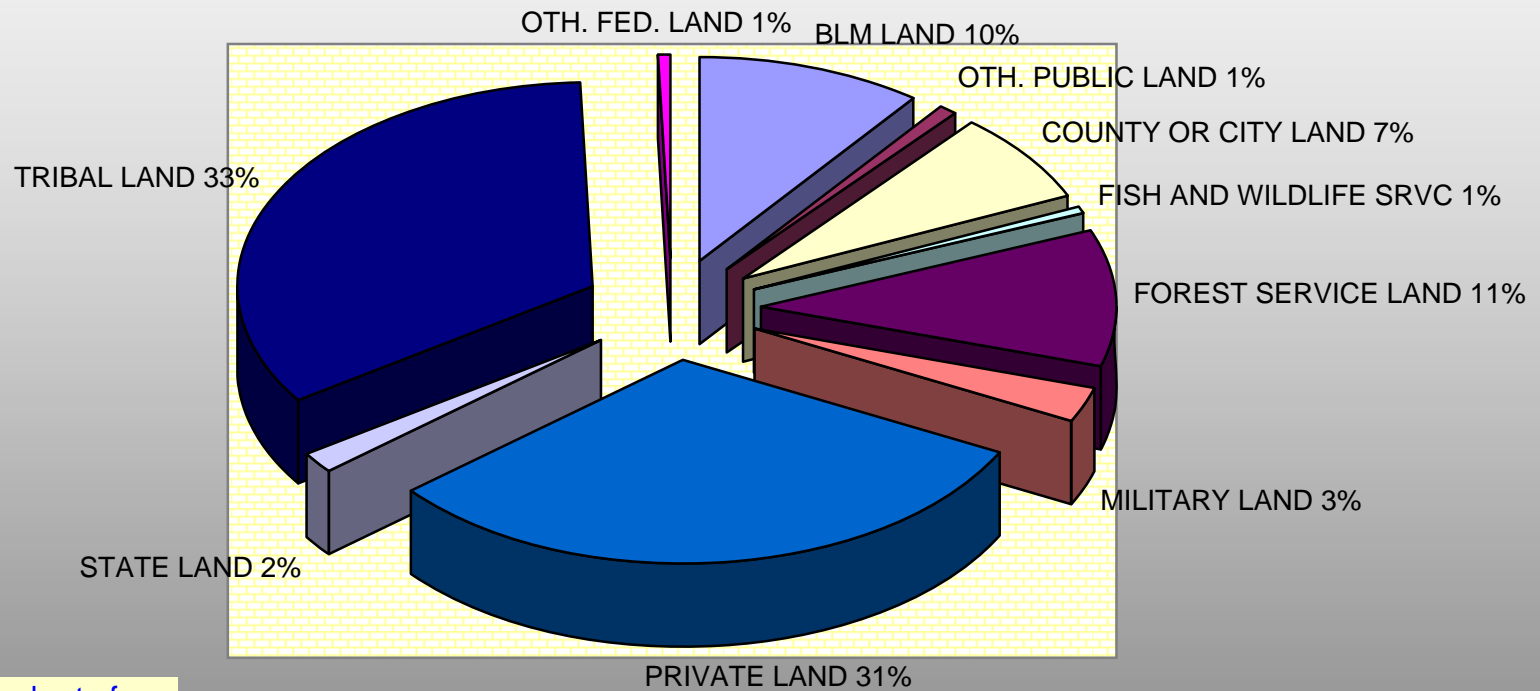

**PDR E. Percentages of Property Types by Land Class Where Wildlife Services Conducted Resource Protection Activities During FY 2006.**

[Click Here to view chart of Person-Days worked by WS on the various land classes](#)

[Click Here to see these chart percentages as numbers of acres of land](#)

BLM LAND	OTH. PUBLIC LAND	COUNTY OR CITY LAND	FISH AND WILDLIFE SRVC	FOREST SERVICE LAND
MILITARY LAND	PRIVATE LAND	STATE LAND	TRIBAL LAND	OTH. FED. LAND