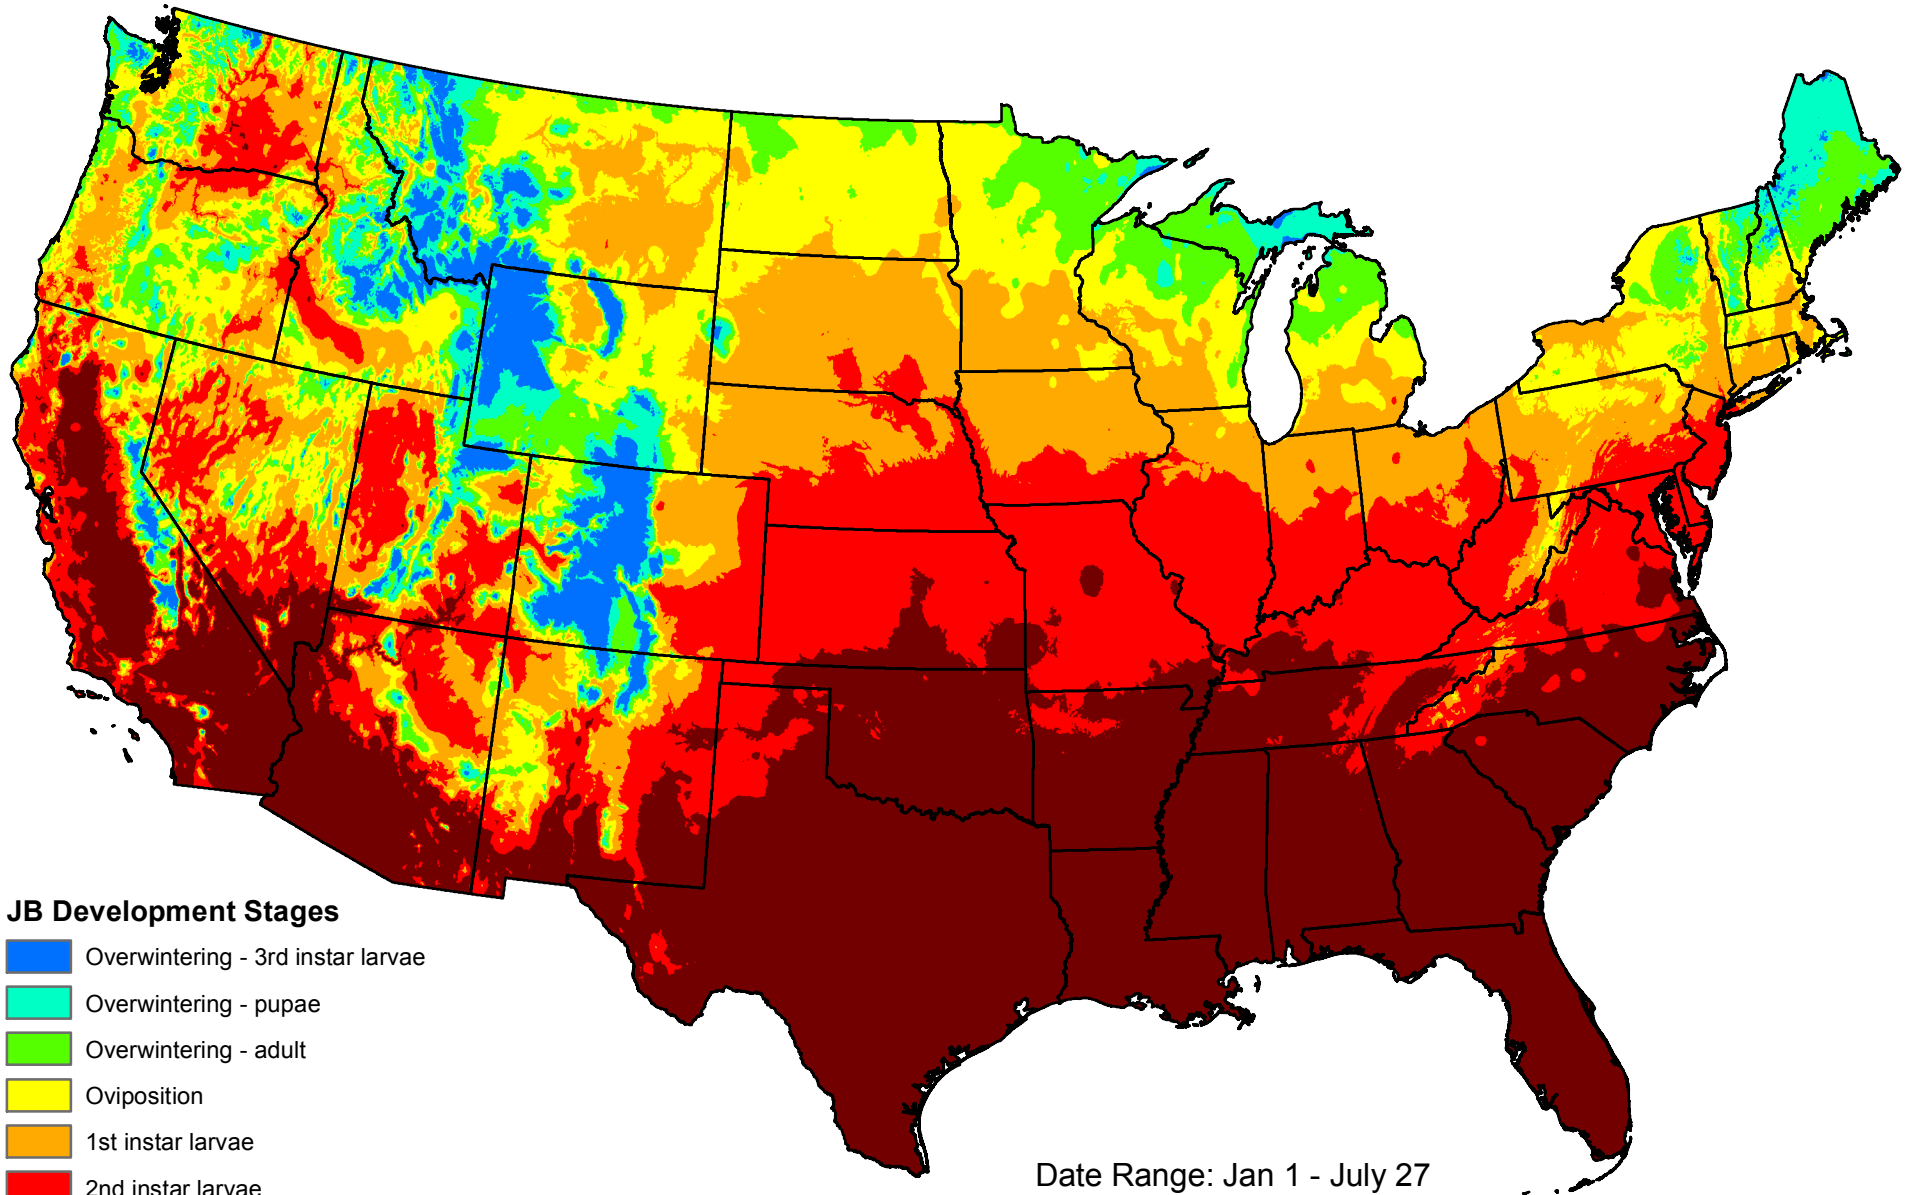

# Japanese Beetle Predicted Development Stages

## JB Development Stages

- Overwintering - 3rd instar larvae
- Overwintering - pupae
- Overwintering - adult
- Oviposition
- 1st instar larvae
- 2nd instar larvae
- 3rd instar larvae

Date Range: Jan 1 - July 27