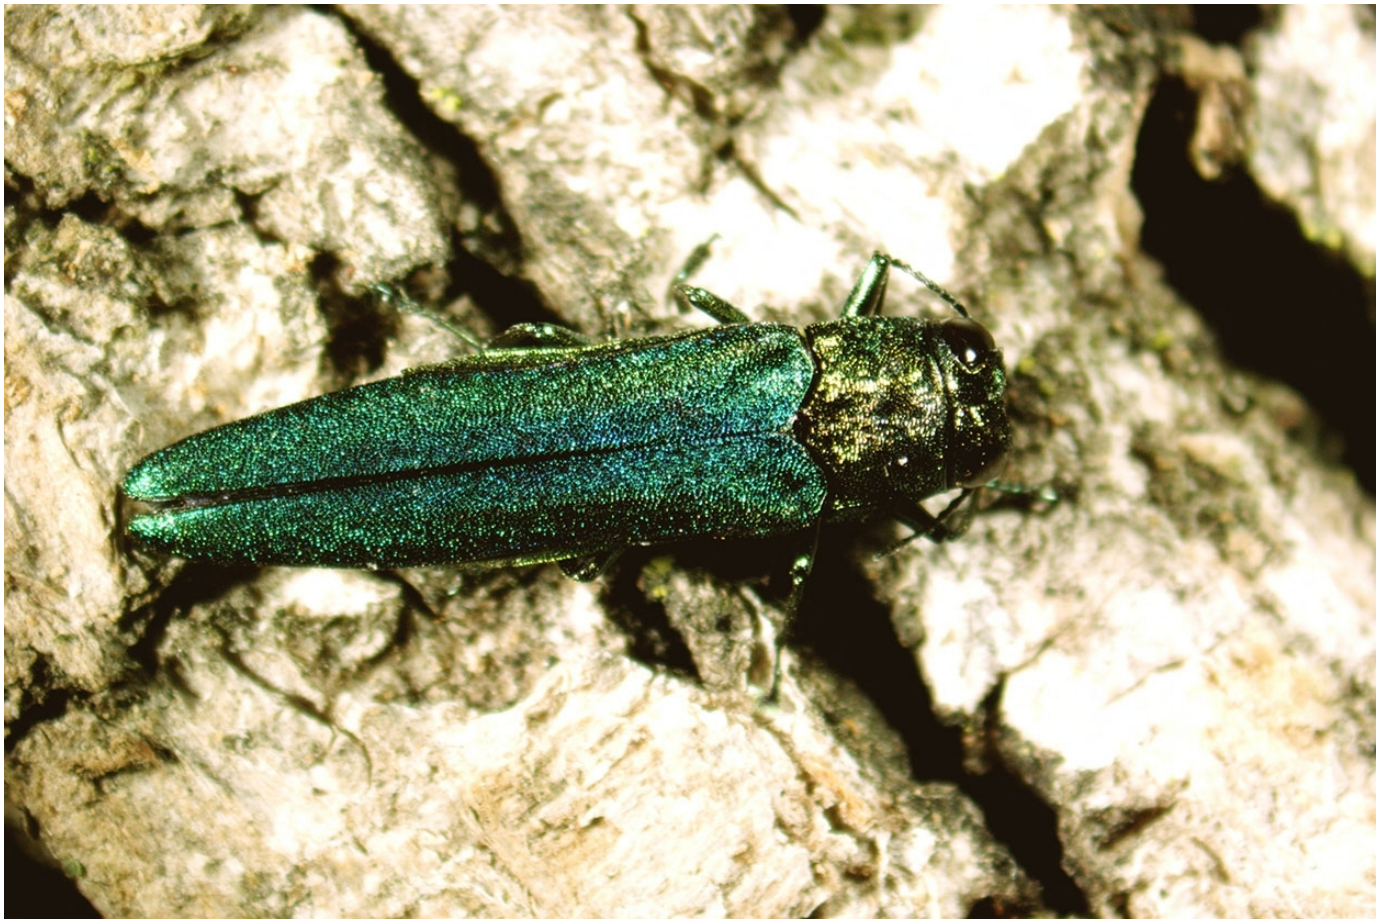

[Emerald Ash Borer](#)

[Attacks: ash trees](#)

European Cherry Fruit Fly

Attacks: Sweet and tart cherries, and other environmental host such as honeysuckle and dogwood

[European Grapevine Moth](#)

[Attacks: wine and table grapes](#)