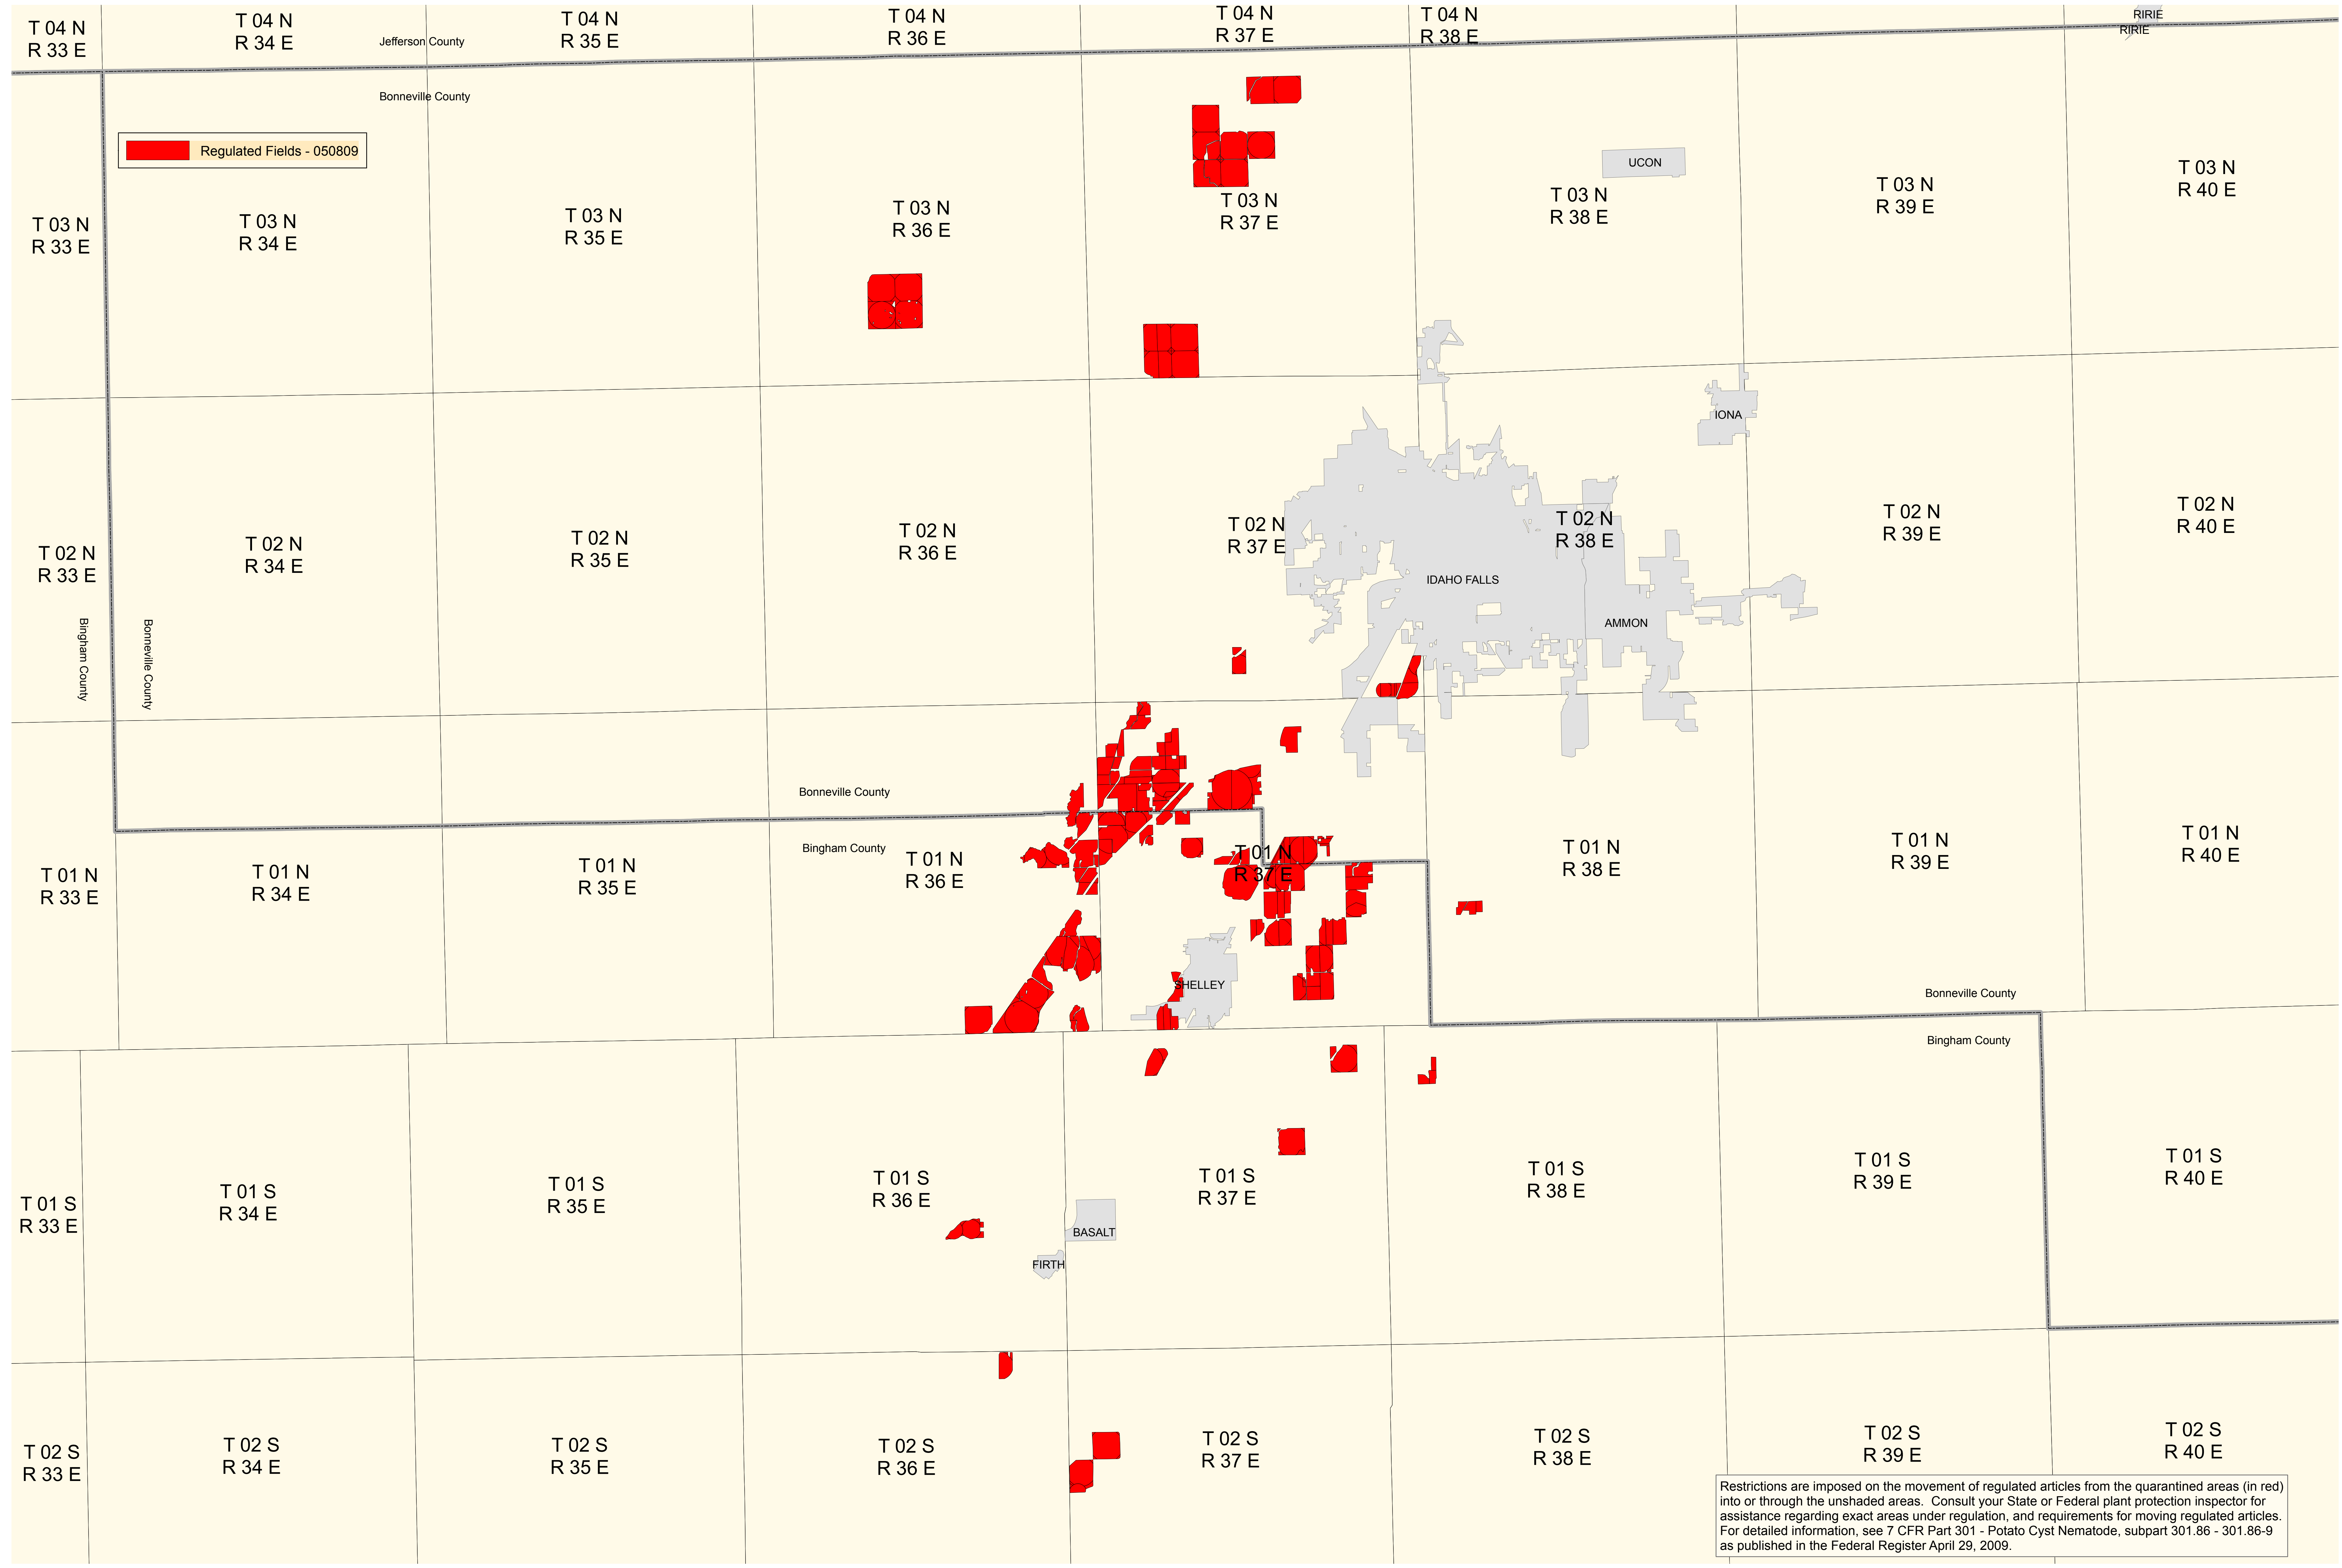

Pale Potato Cyst Nematode - Idaho

Regulated Fields - May 8, 2009

Coordinate System: IDTM
 Data Current As Of: May 8, 2009
 Date Printed: May 8, 2009

The U.S. Department of Agriculture's Animal and Plant Health Inspection Service collected the data displayed for internal agency purposes only.