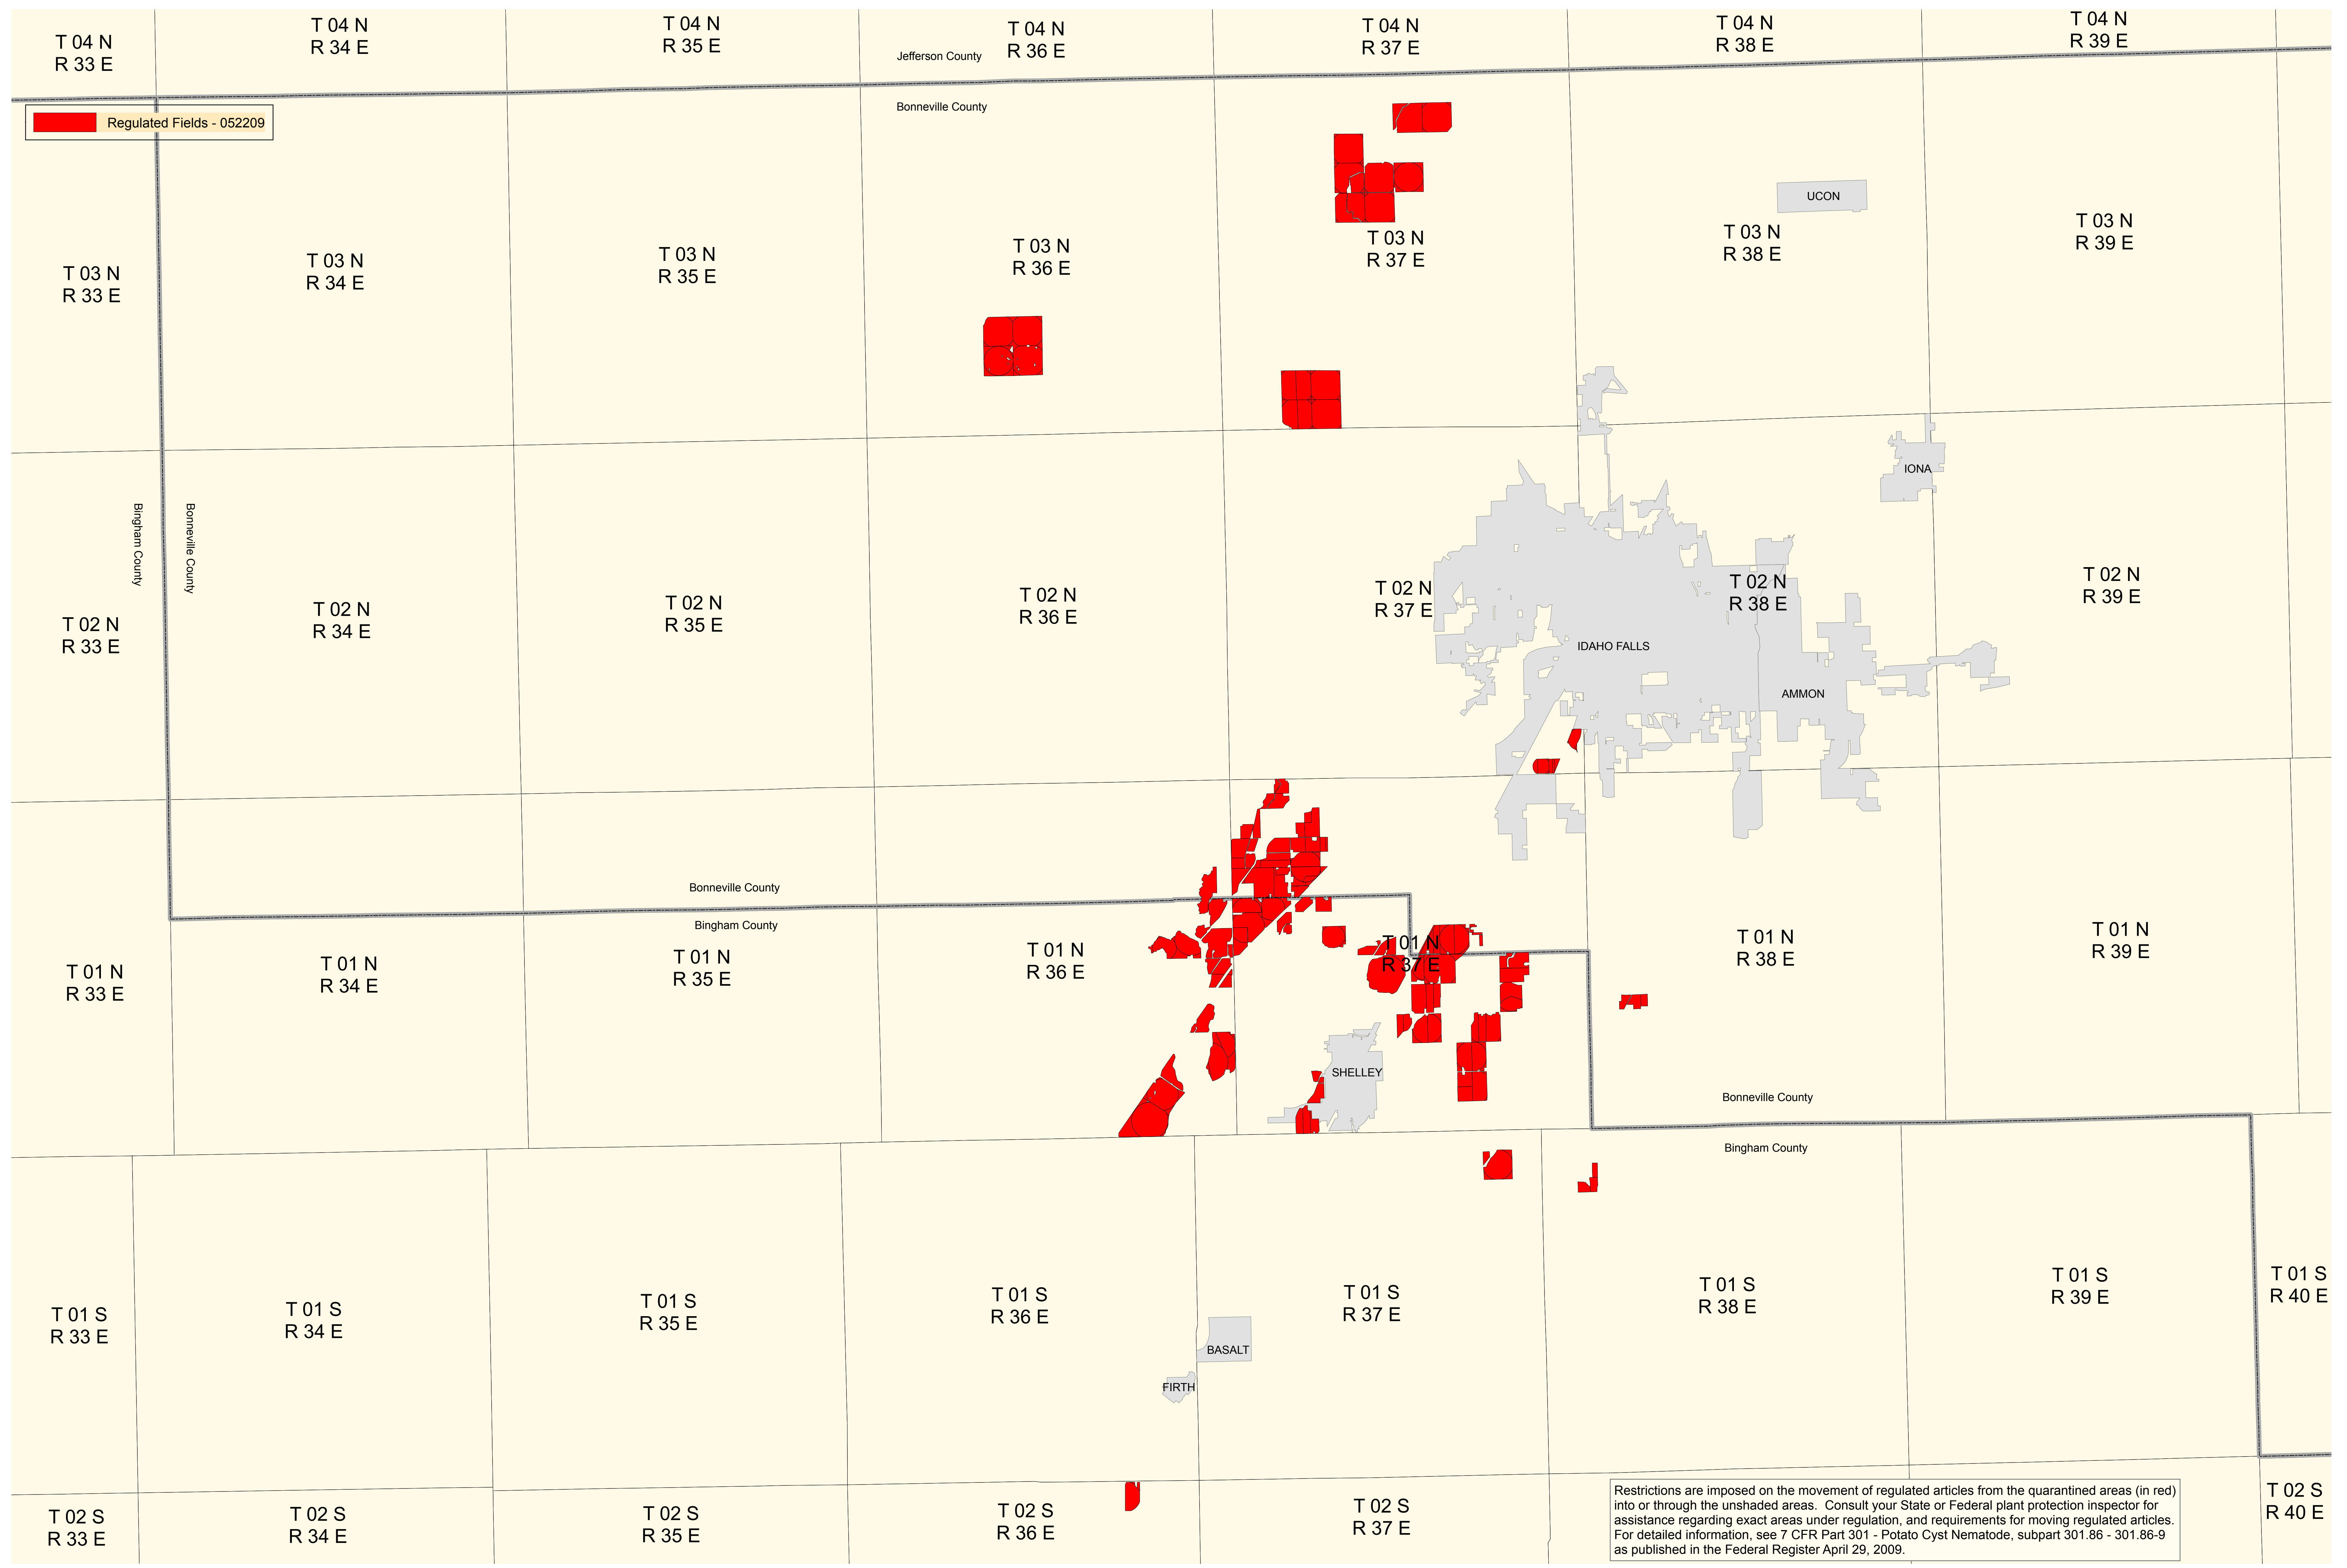

Pale Cyst Nematode - Idaho

Regulated Fields - May 22, 2009

Coordinate System: IDTM
 Data Current As Of: May 22, 2009
 Date Printed: May 22, 2009

The U.S. Department of Agriculture's Animal and Plant Health Inspection Service collected the data displayed for internal agency purposes only.