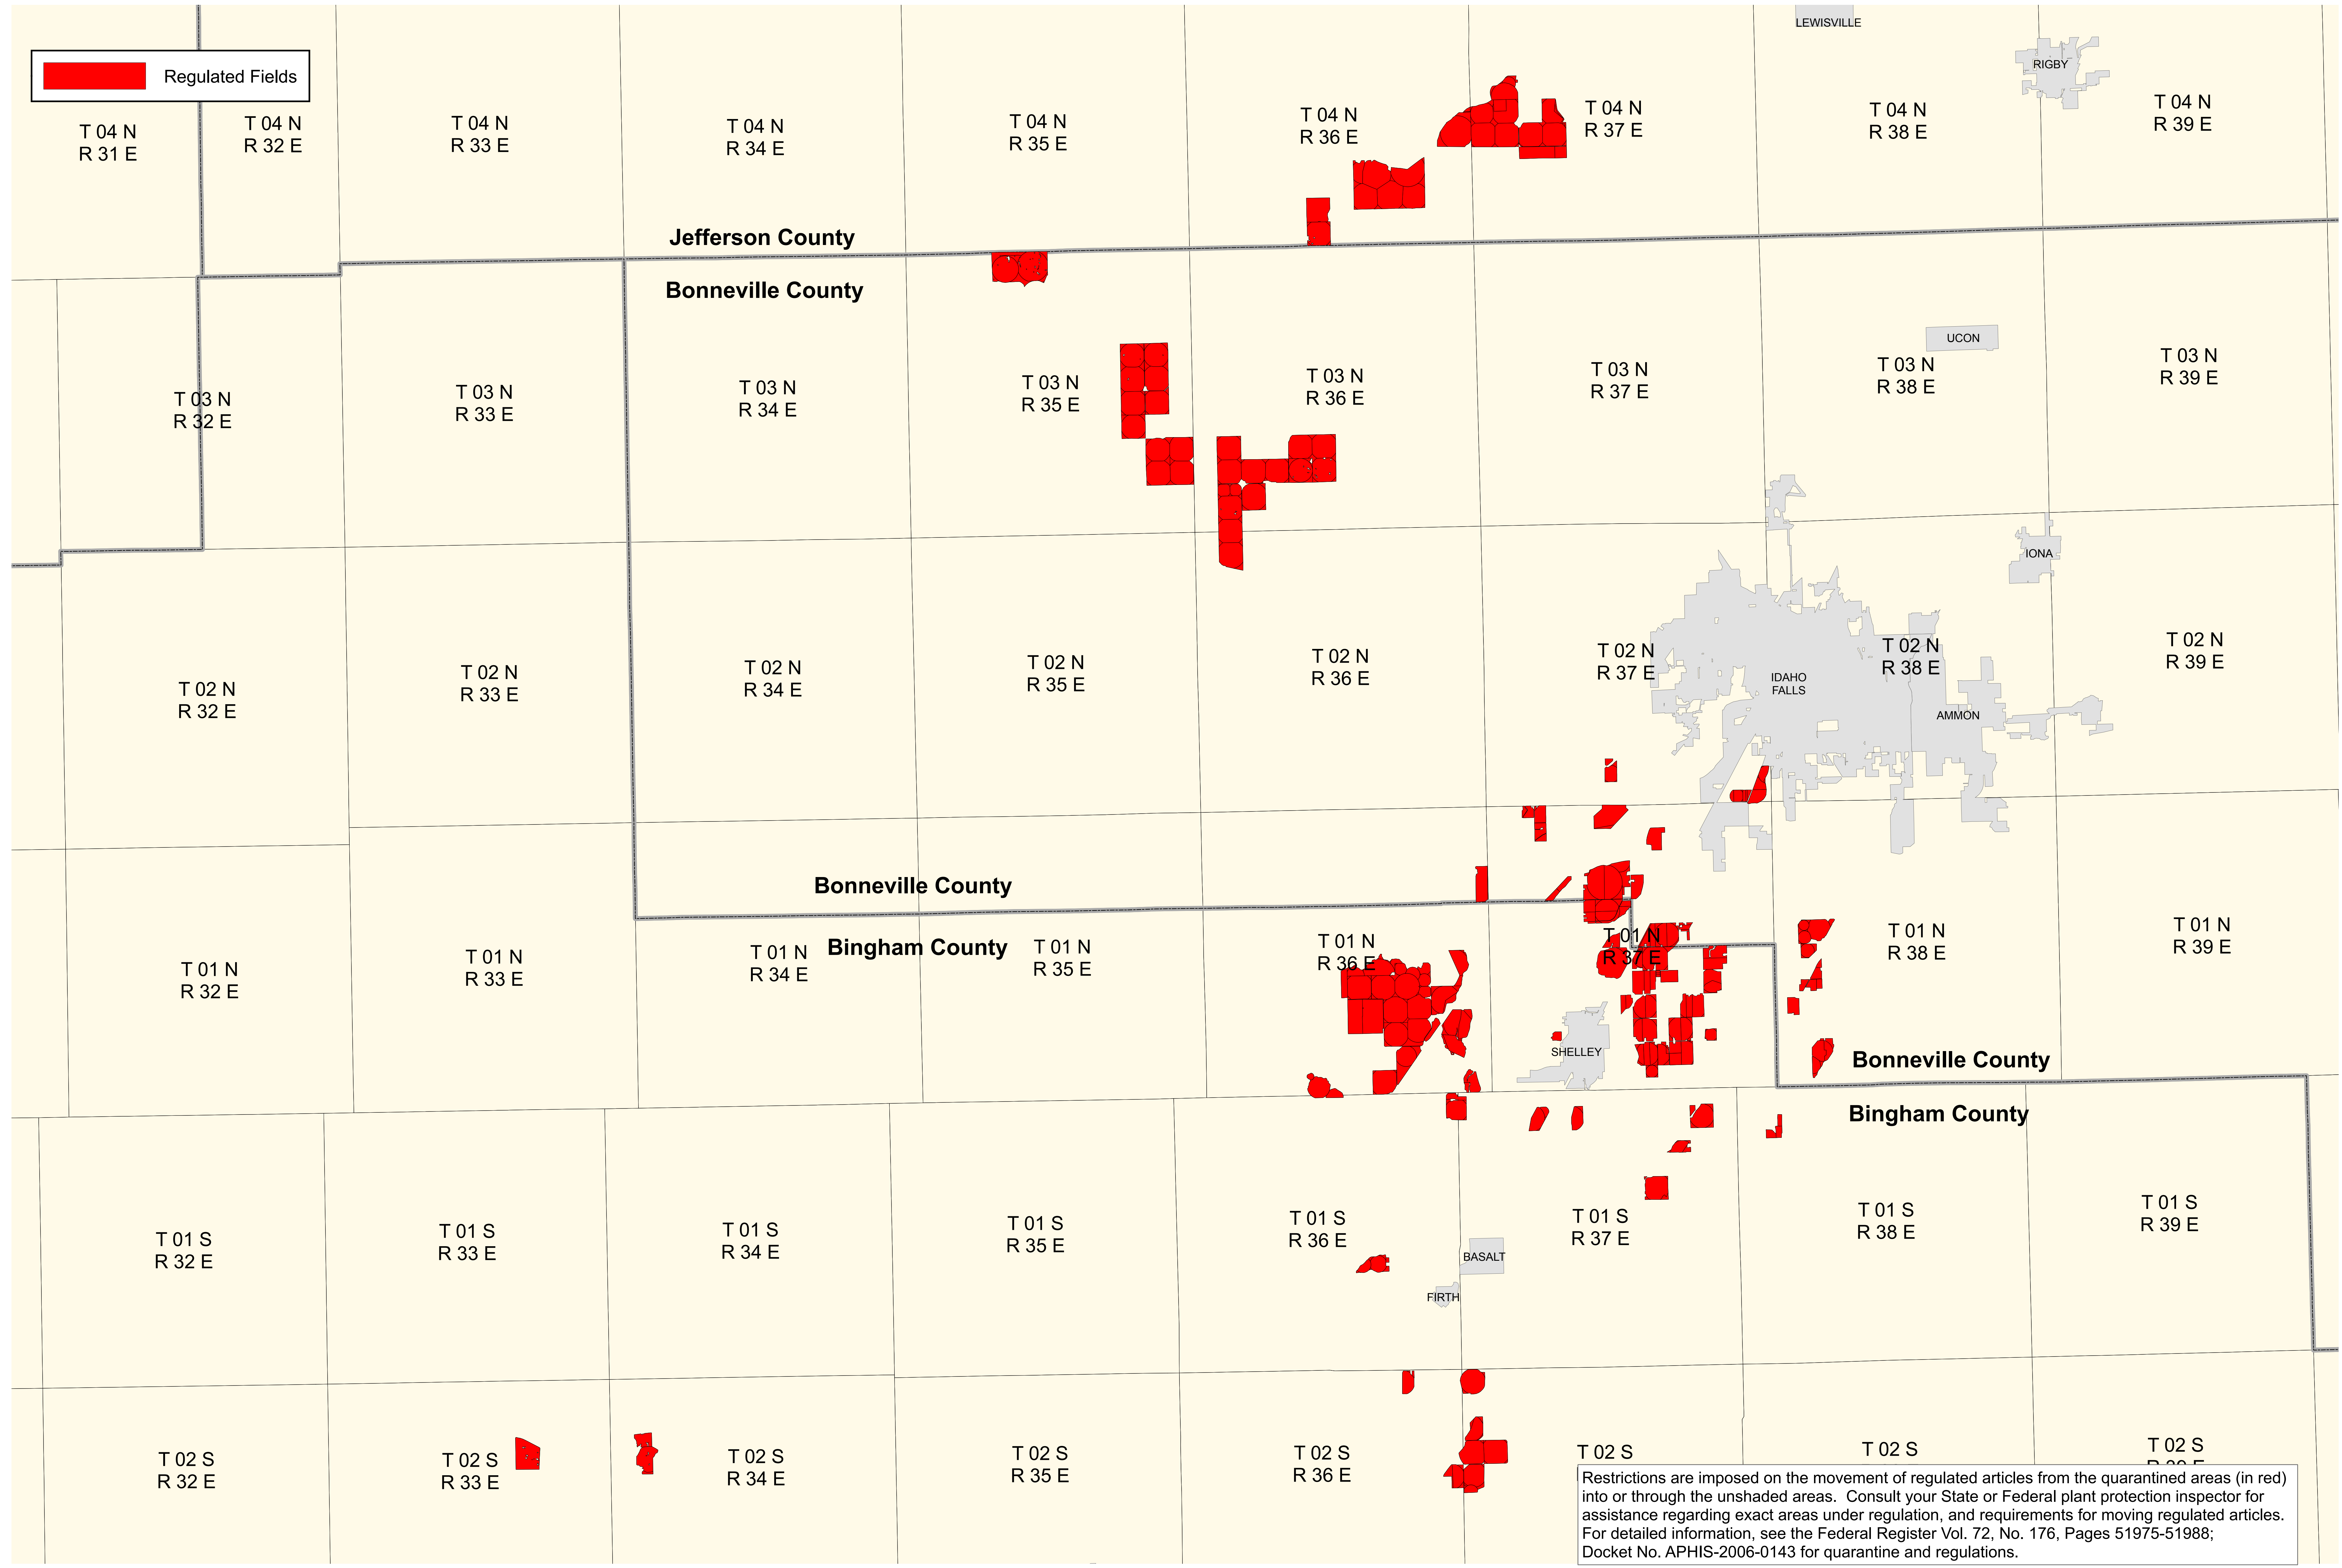

Pale Potato Cyst Nematode - Idaho

Changes to Regulated Area Effective December 9, 2008

Coordinate System: IDTM
Data Current As Of: December 1, 2008
Date Printed: December 9, 2008

The U.S. Department of Agriculture's Animal and Plant Health Inspection Service collected the data displayed for internal agency purposes only.