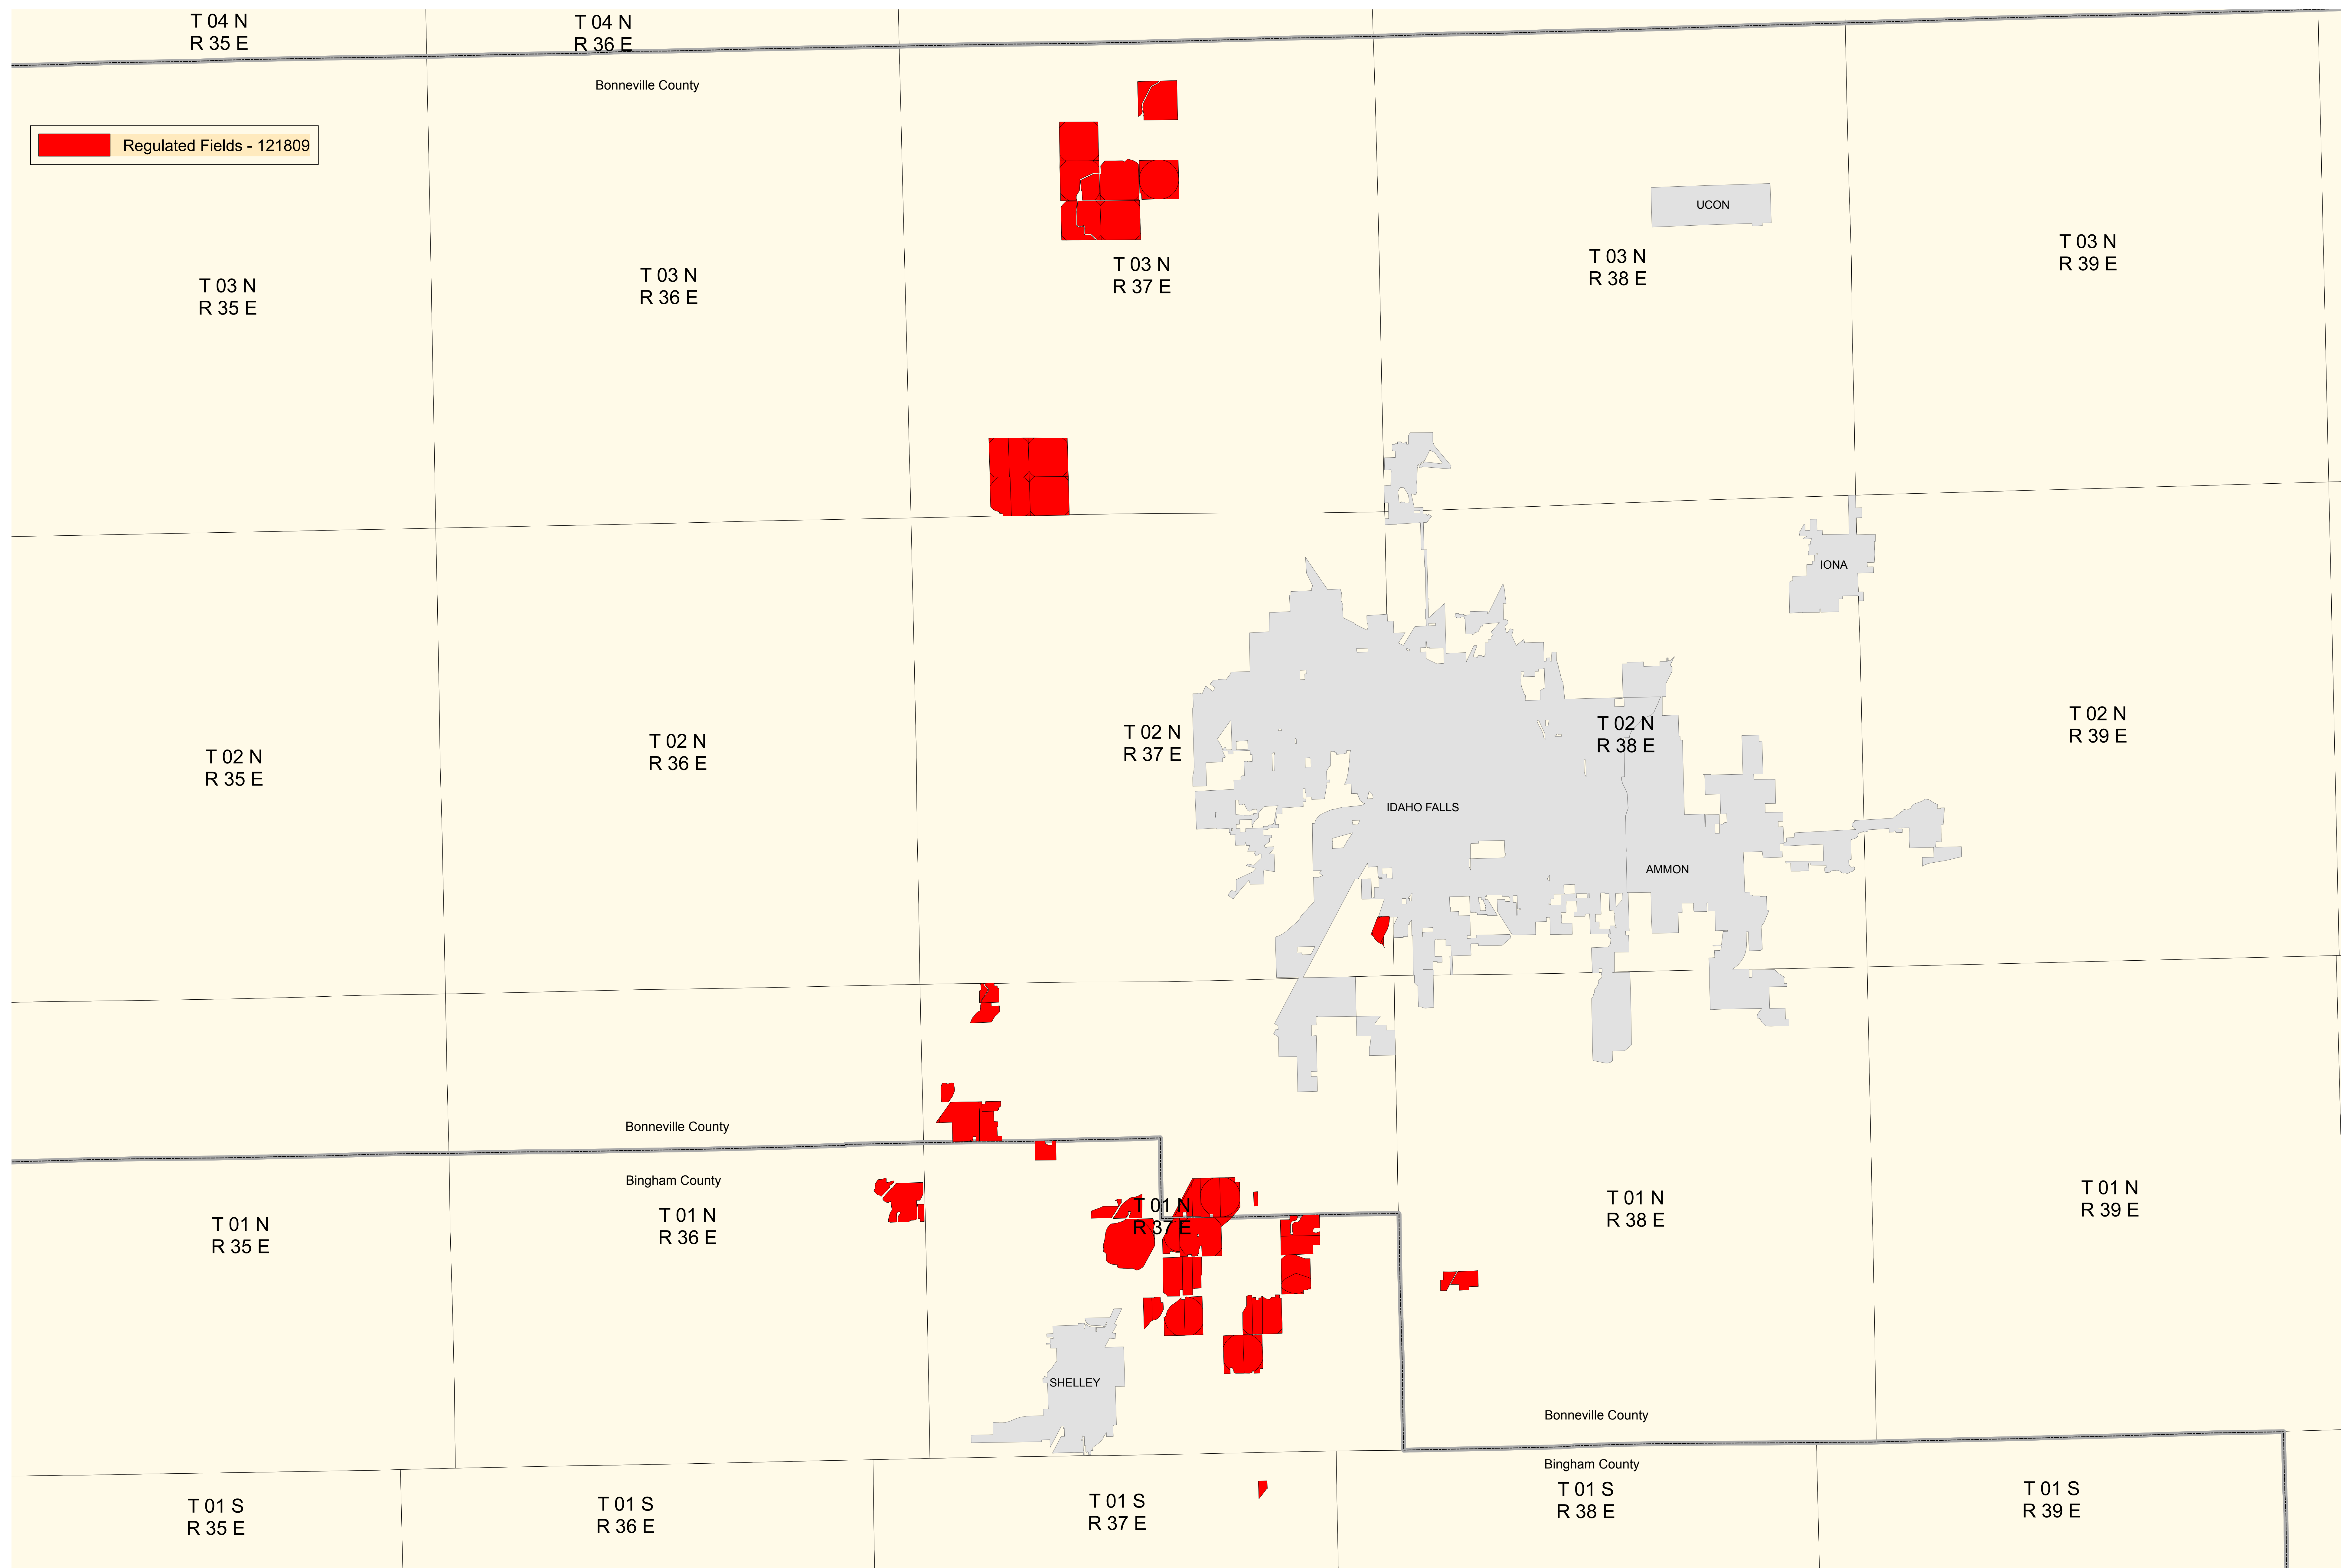

# Pale Cyst Nematode - Idaho Regulated Fields - December 18, 2009

Coordinate System: IDTM  
Data Current As Of: December 18, 2009  
Date Printed: December 18, 2009

The U.S. Department of Agriculture's Animal and Plant Health Inspection Service collected the data displayed for internal agency purposes only.