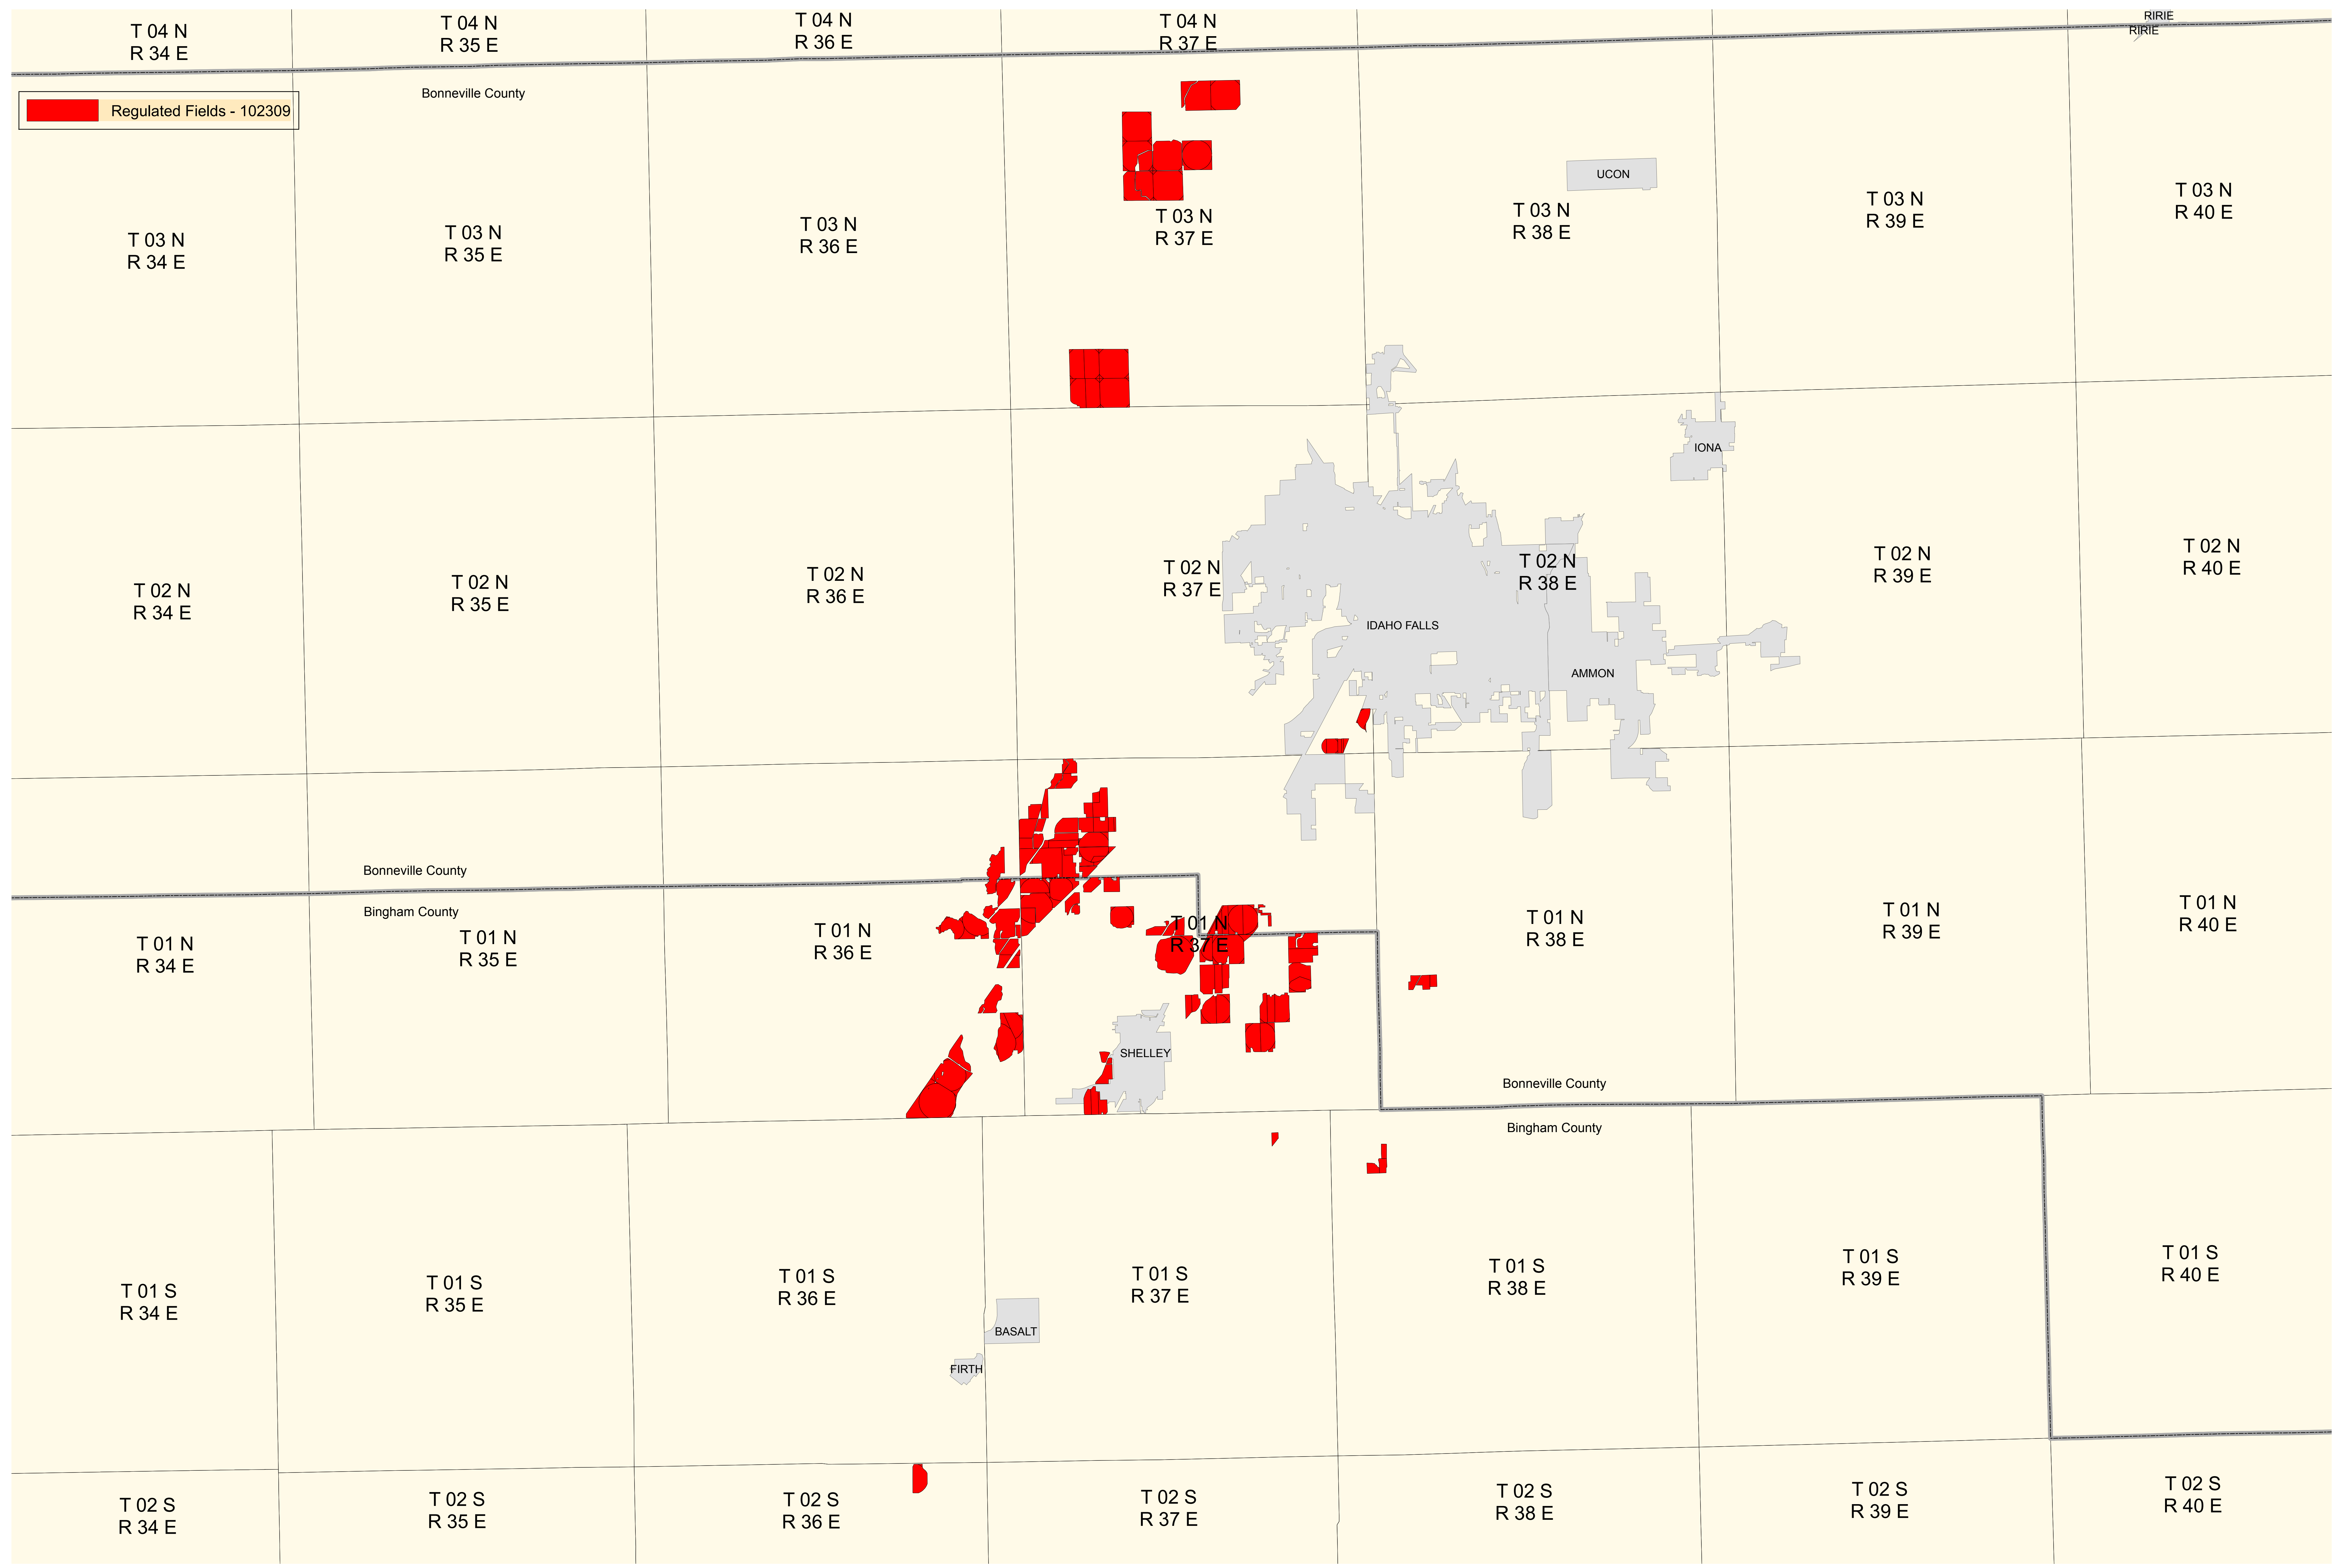

Pale Cyst Nematode - Idaho

Regulated Fields - October 23, 2009

Coordinate System: IDTM
 Data Current As Of: October 23, 2009
 Date Printed: October 23, 2009

The U.S. Department of Agriculture's Animal and Plant Health Inspection Service collected the data displayed for internal agency purposes only.