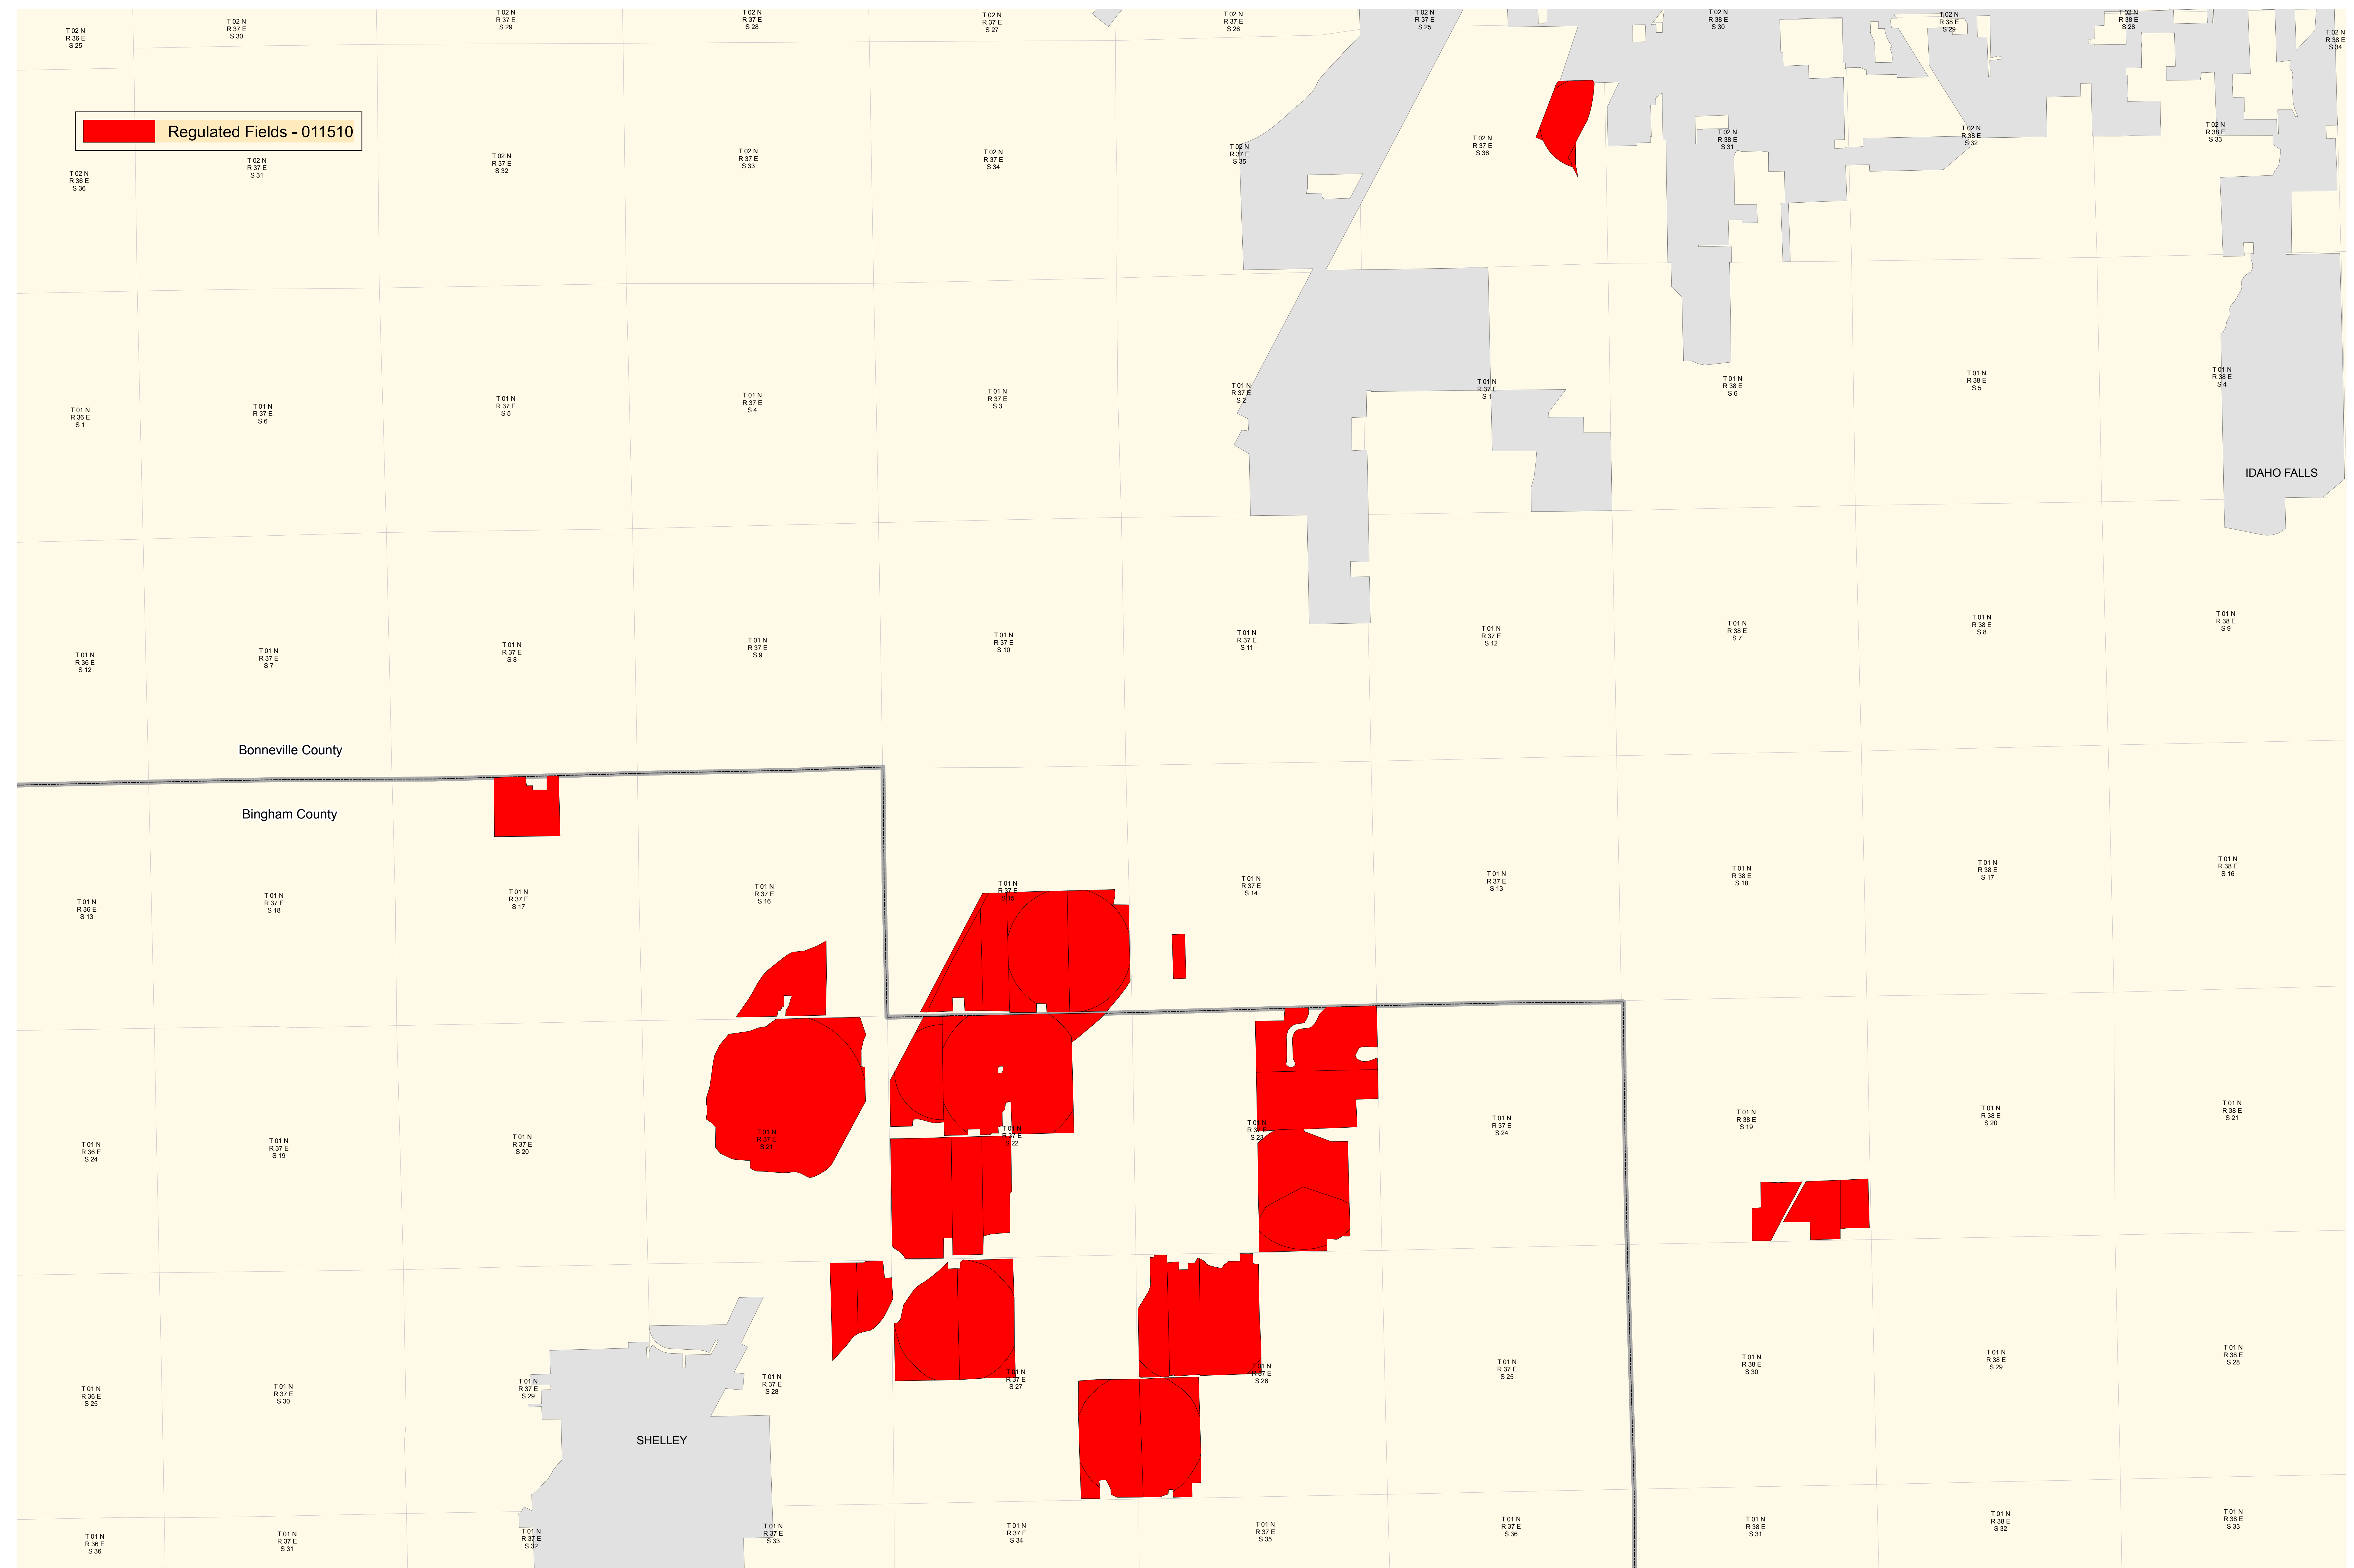

# Pale Cyst Nematode - Idaho Regulated Fields - January 15, 2010

Coordinate System: IDTM  
Data Current As Of: January 15, 2010  
Date Printed: January 15, 2010

The U.S. Department of Agriculture's Animal and Plant Health Inspection Service collected the data displayed for internal agency purposes only.