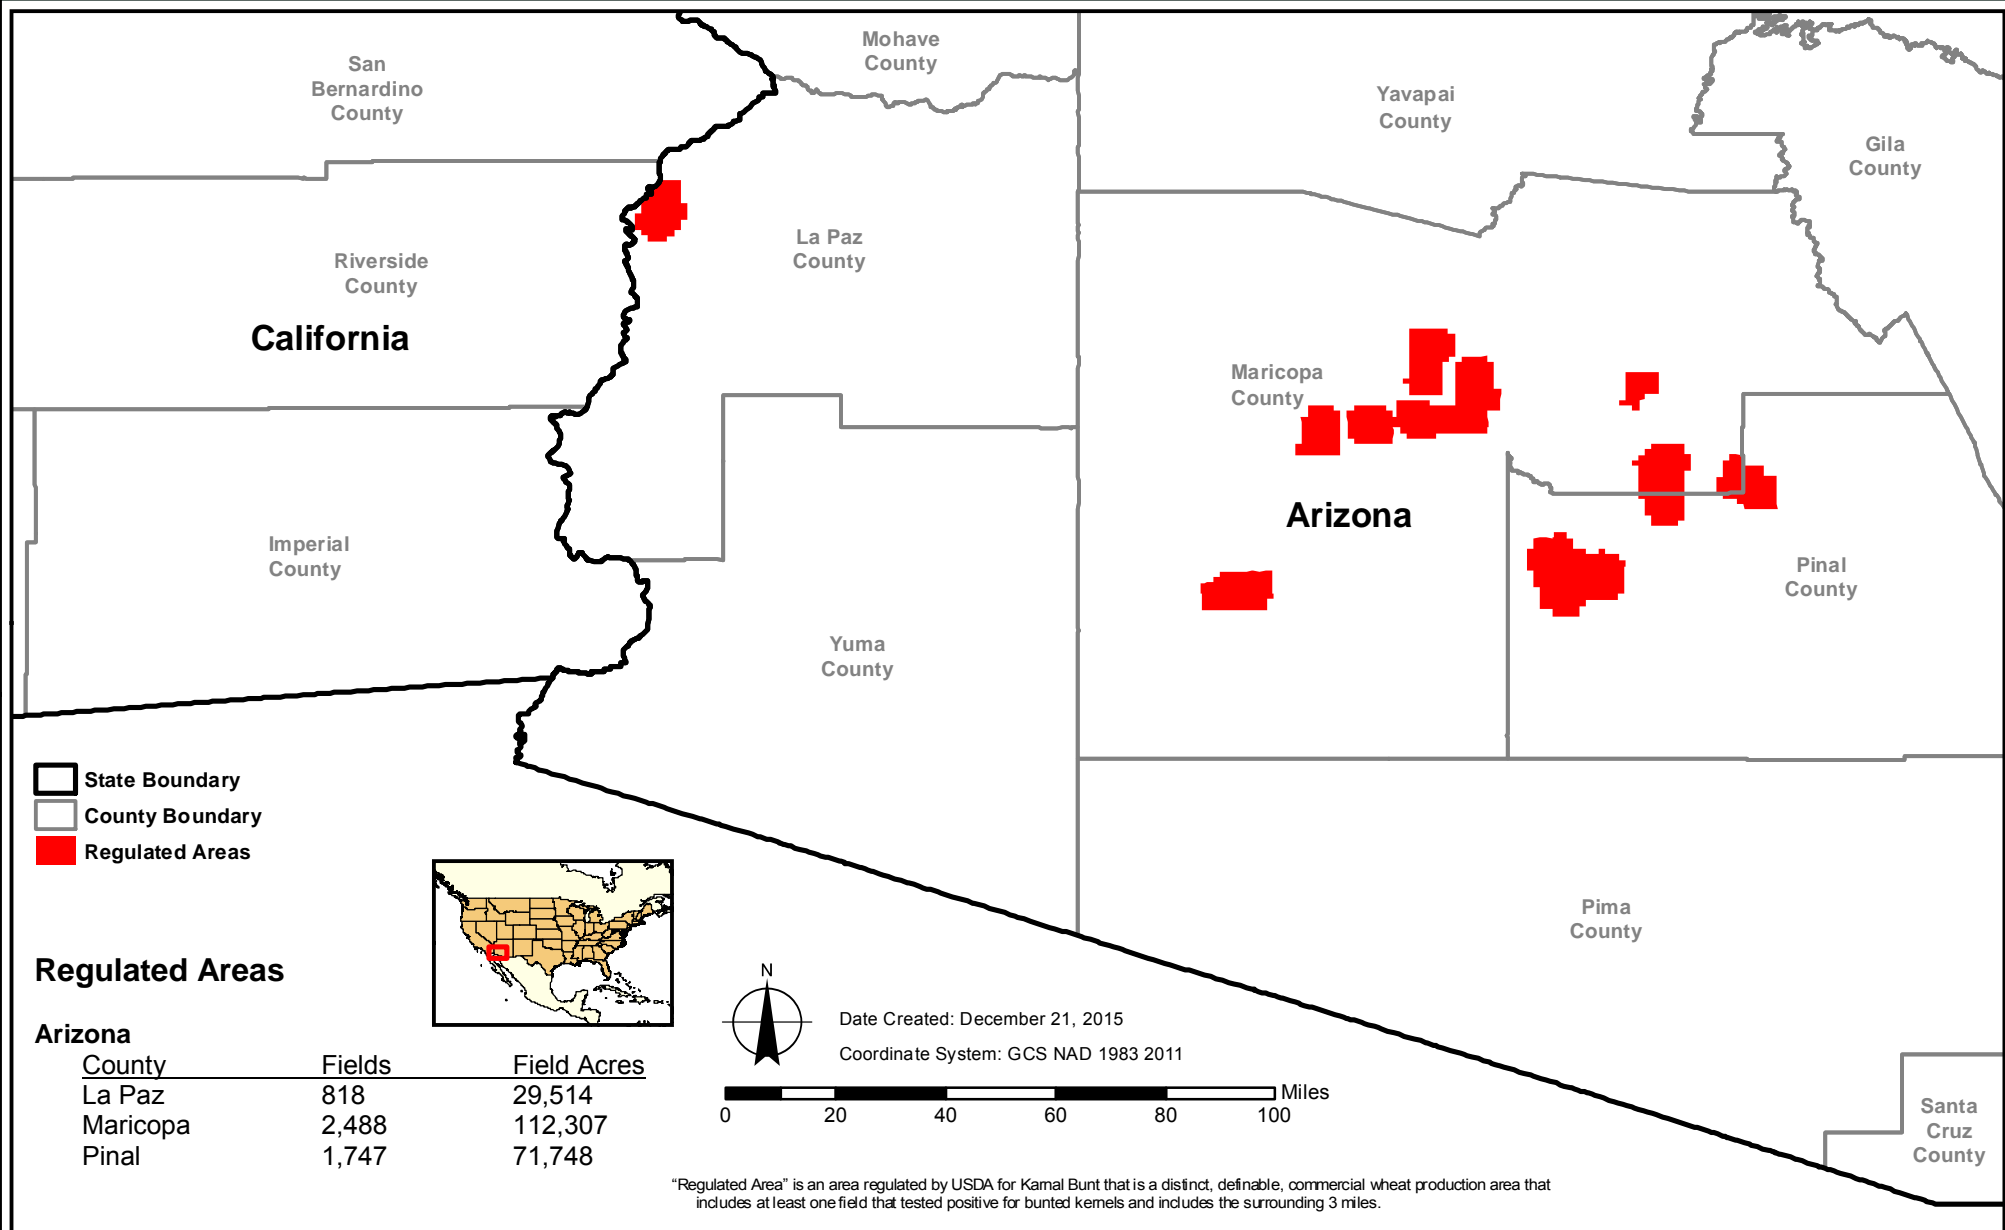

Karnal Bunt Regulated Areas

- State Boundary
- County Boundary
- Regulated Areas

Regulated Areas

Arizona

County	Fields	Field Acres
La Paz	818	29,514
Maricopa	2,488	112,307
Pinal	1,747	71,748

Date Created: December 21, 2015
 Coordinate System: GCS NAD 1983 2011

"Regulated Area" is an area regulated by USDA for Karnal Bunt that is a distinct, definable, commercial wheat production area that includes at least one field that tested positive for bunted kernels and includes the surrounding 3 miles.