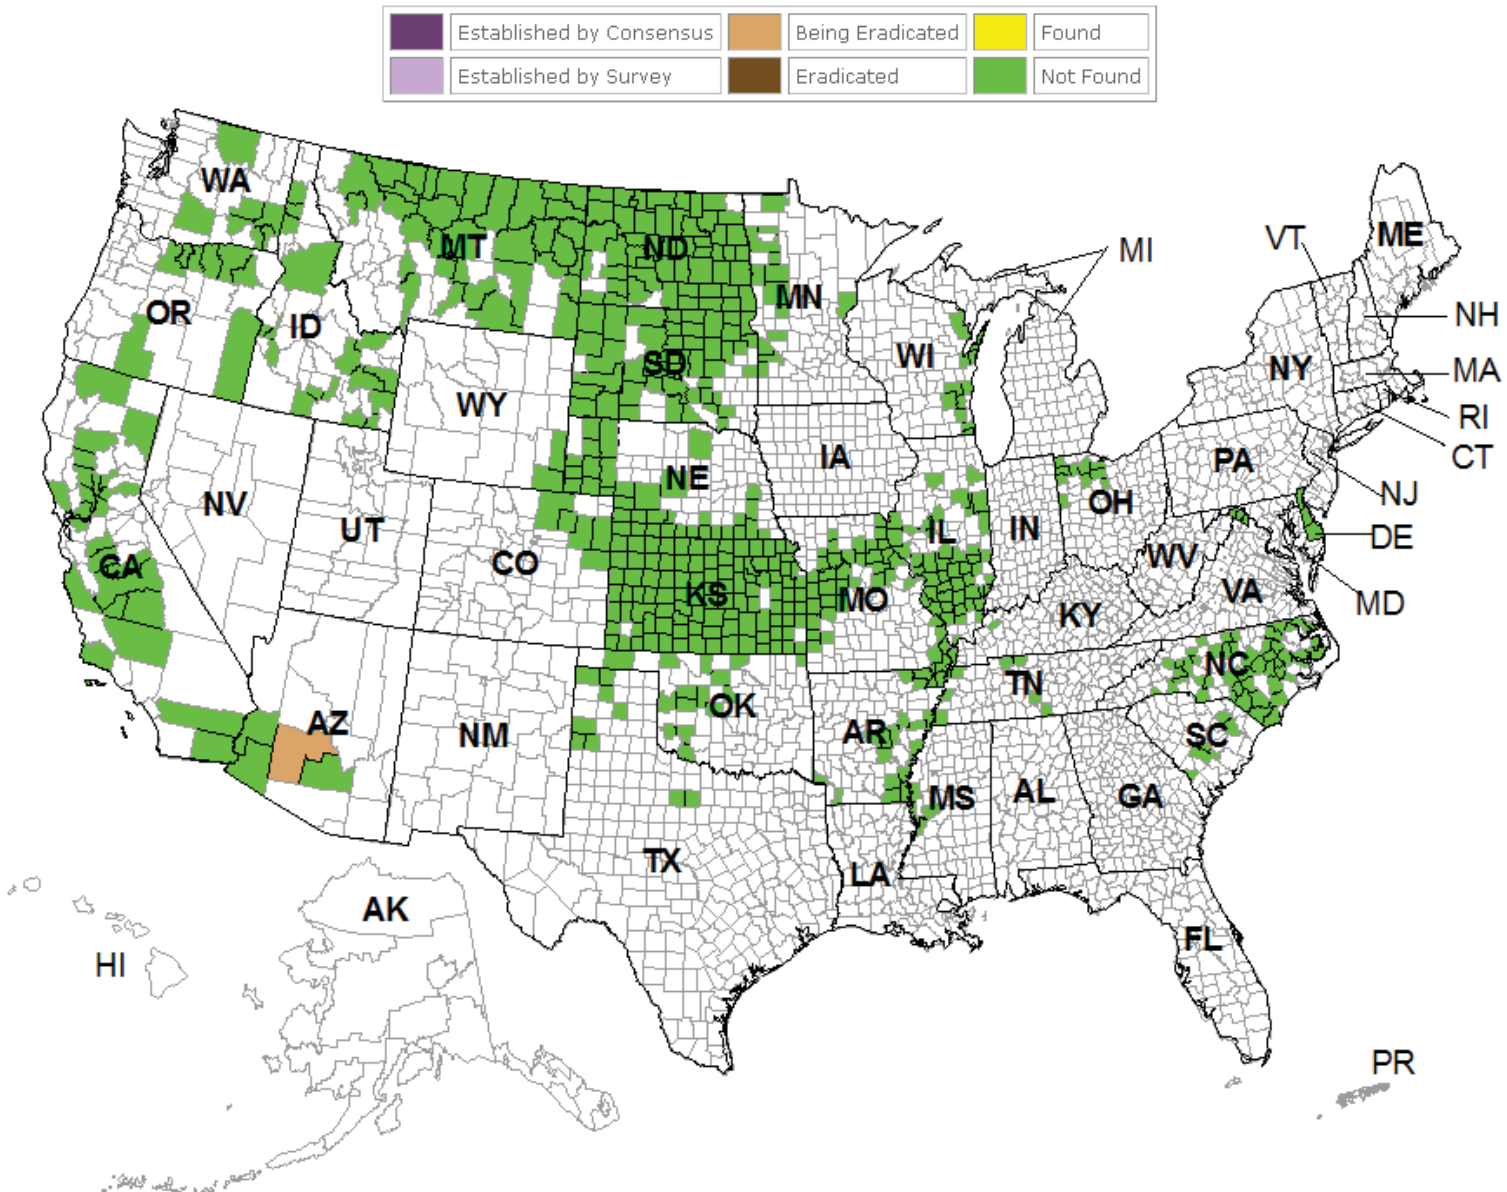

Reported Status of Karnal Bunt - *Tilletia (Neovossia) indica* (2009)

This map represents all pest survey data submitted to the NAPIS database by participating states in the Cooperative Agricultural Pest Survey program with <USDA,APHIS,PPQ>. Data is based on survey observation between 01/01/2009 and 12/31/2009. CERIS does not certify the accuracy or completeness of this map.