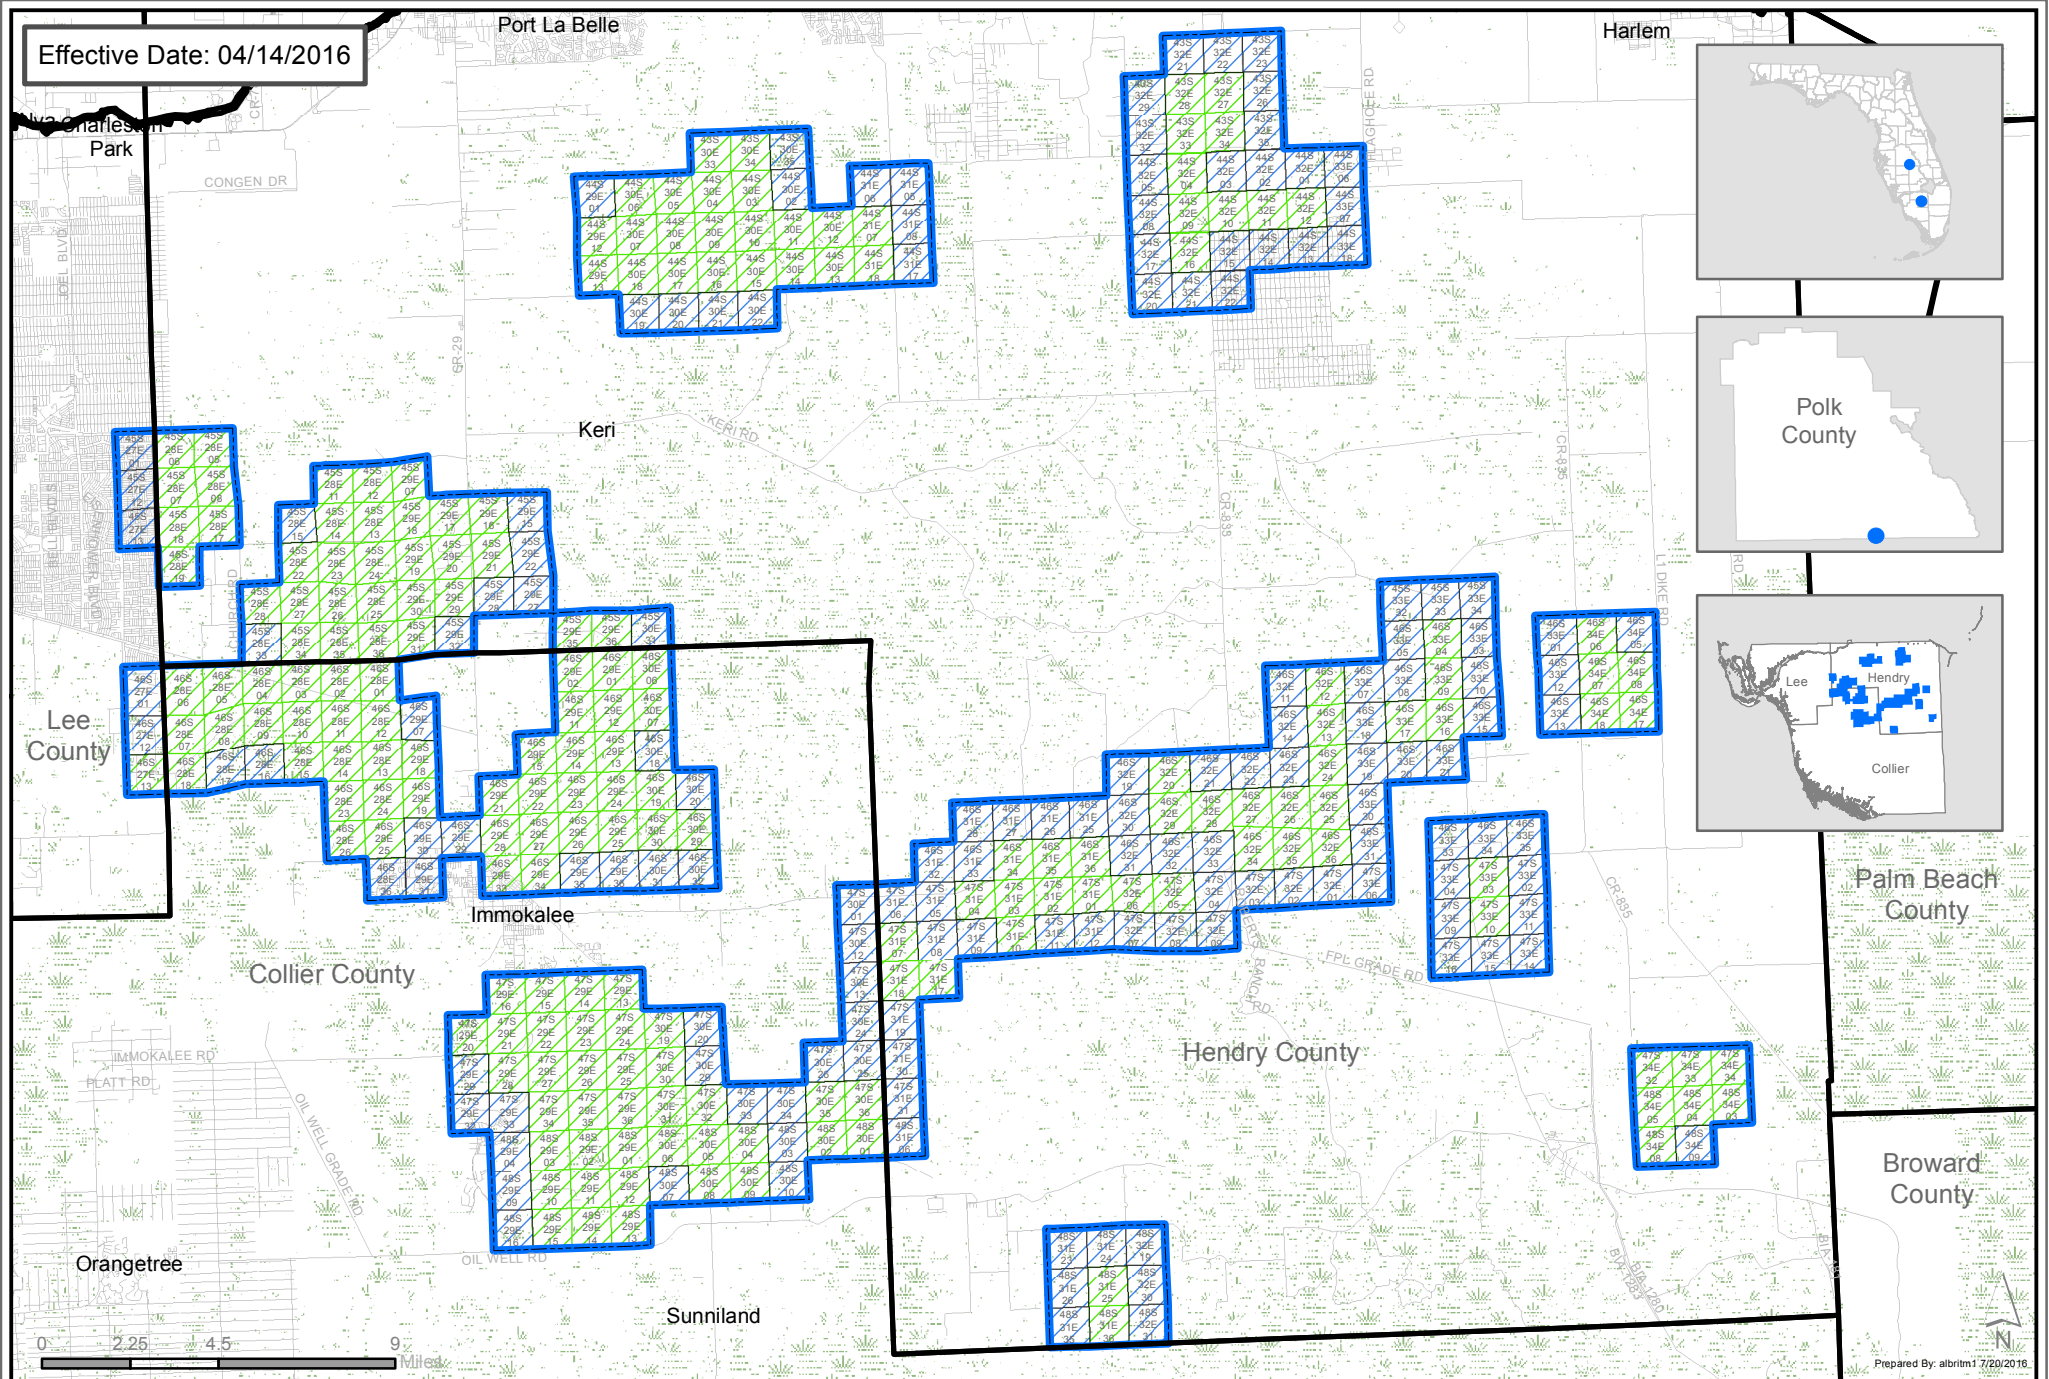

Effective Date: 04/14/2016

- County Boundaries
- Quarantine Boundary
- Quarantined Sections Not Containing Citrus
- Quarantined Sections Containing Citrus

# Florida Citrus Black Spot

## Quarantine Zone Map

Prepared by: albrim1 7/20/2016