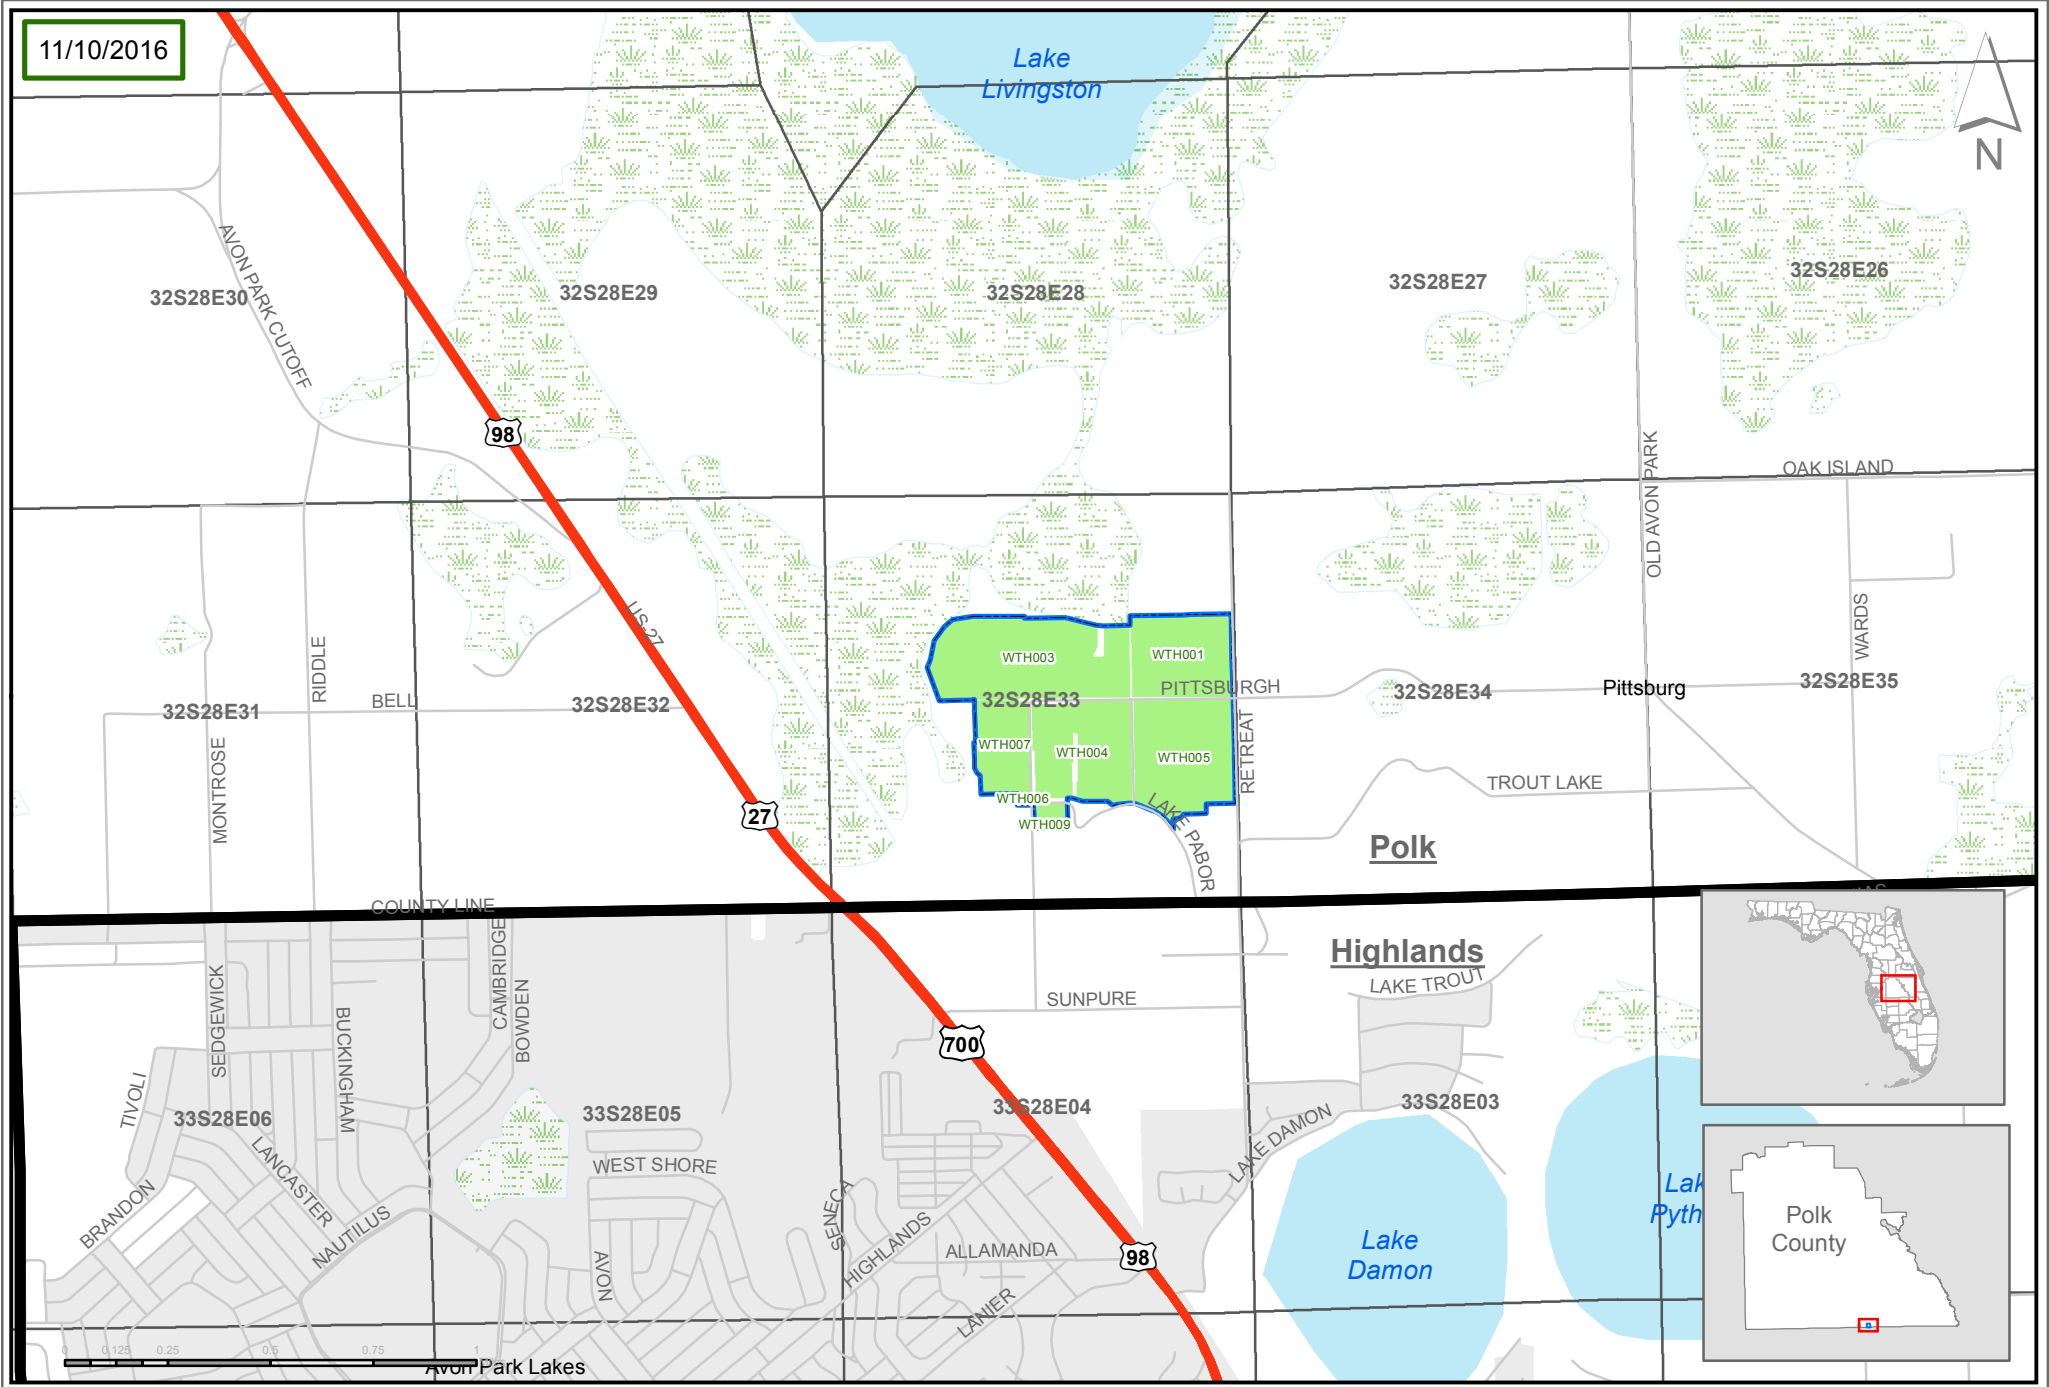

11/10/2016

- Quarantine Boundary
- Quarantined Citrus
- County Boundaries
- PLS Sections
- Marsh Lands
- Lakes
- Major Highways

Polk County Citrus Black Spot

Quarantine Zone Map

Prepared By: albrtm1