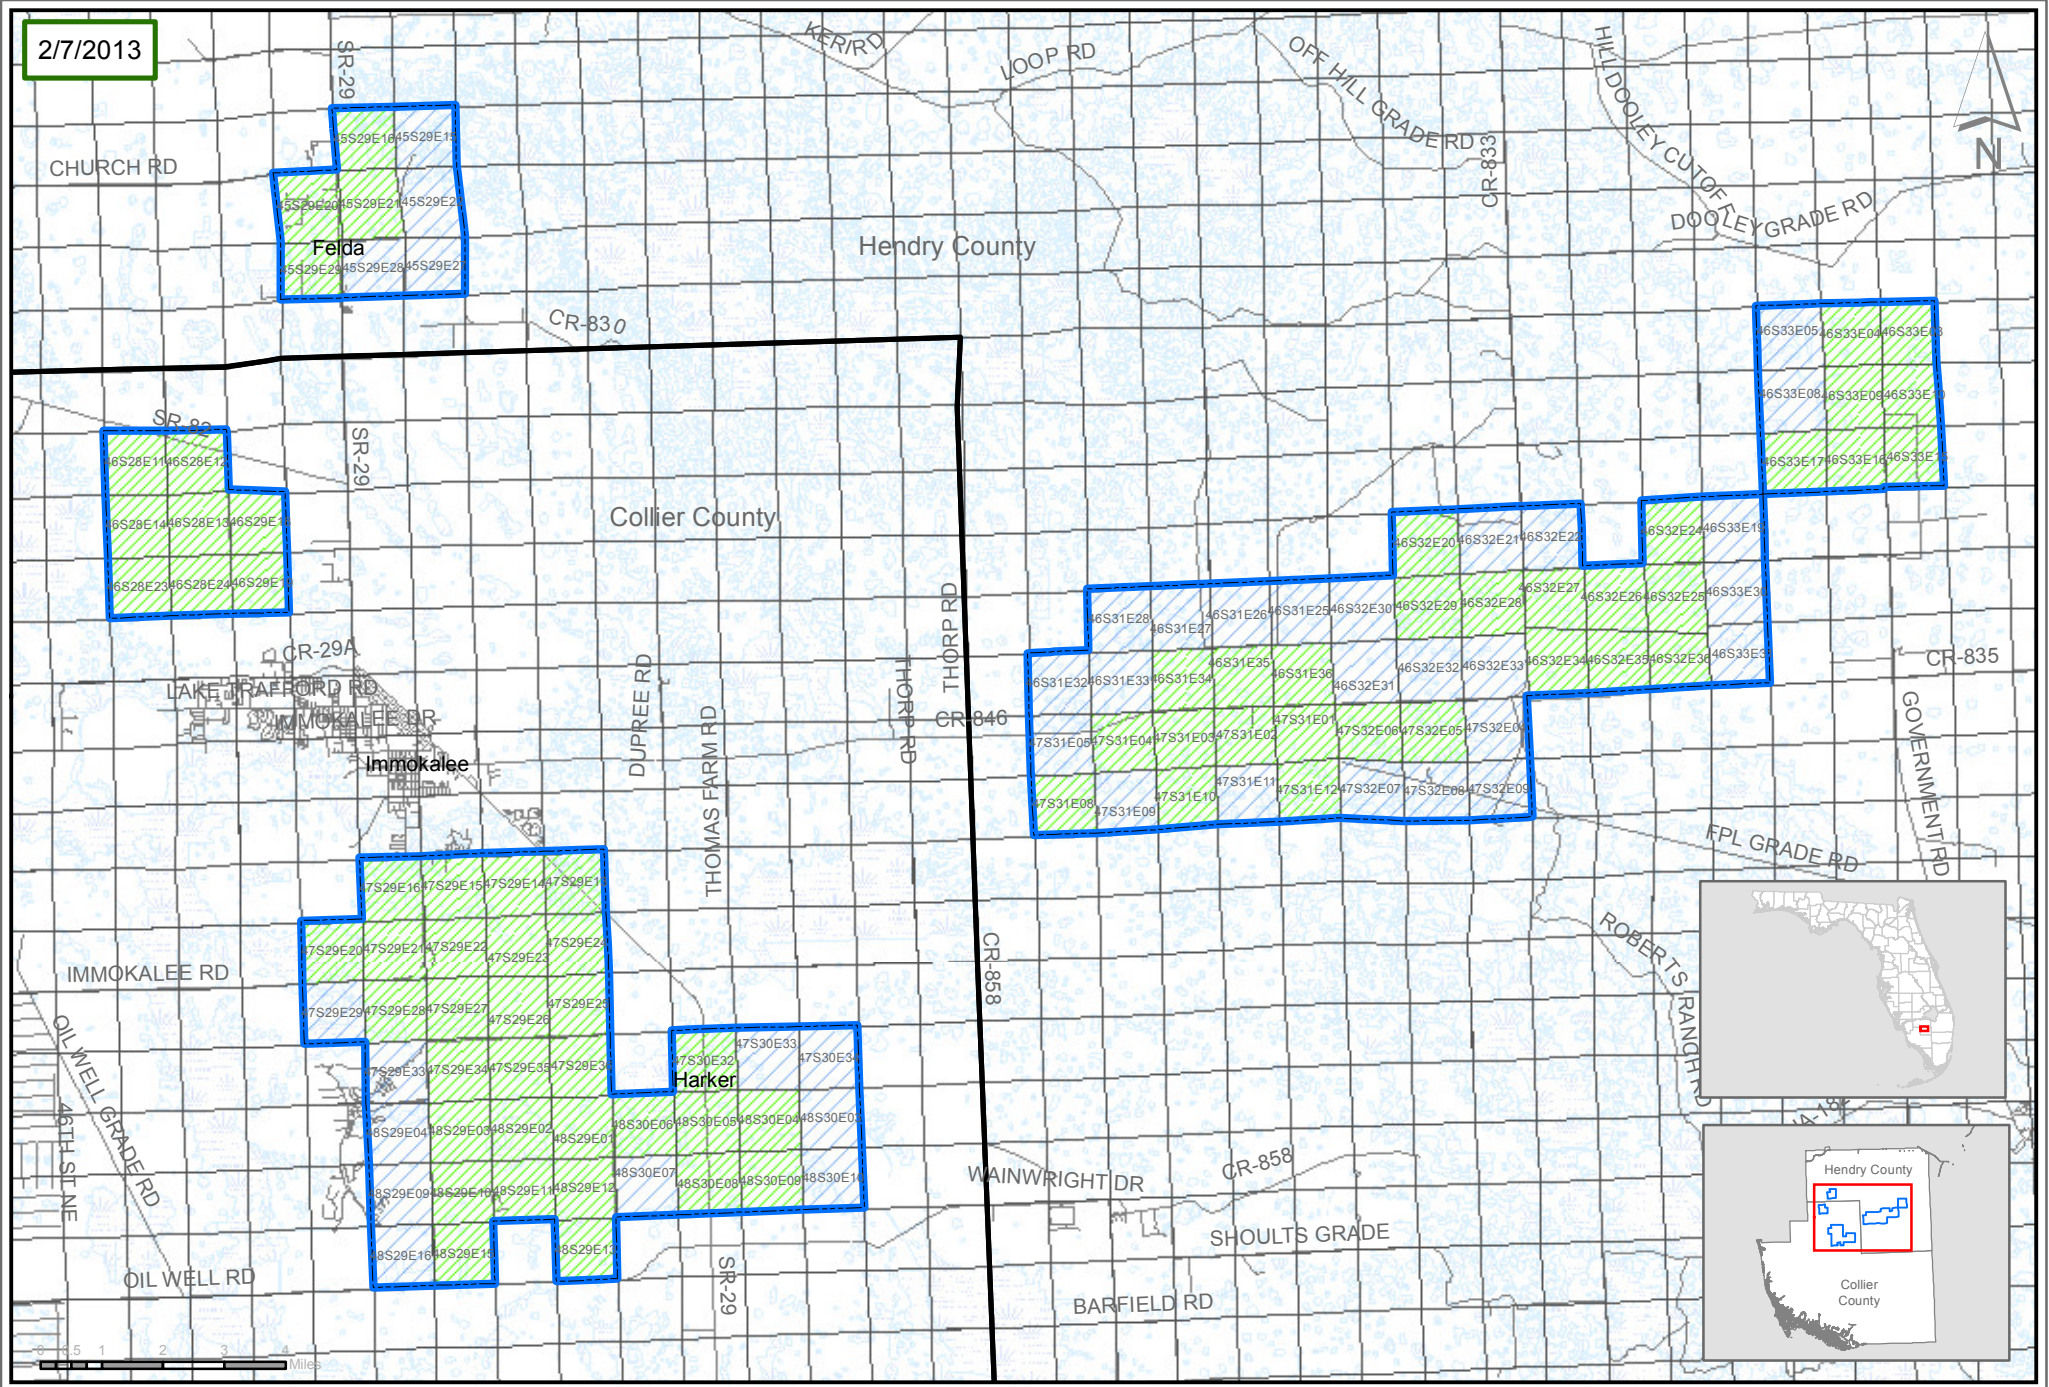

2/7/2013

-  Quarantine Boundary
-  PLS Sections
-  Quarantined Sections Not Containing Citrus
-  Quarantined Sections Containing Citrus
-  Marsh Lands
-  County Boundaries

South Florida Citrus Black Spot

Quarantine Zone Map

Division of PLANT INDUSTRY
 Florida. Protection through Detection
 Florida Department of Agriculture and Consumer Services
 Adam H. Putnam, Commissioner

Prepared By: Matthew Albritton