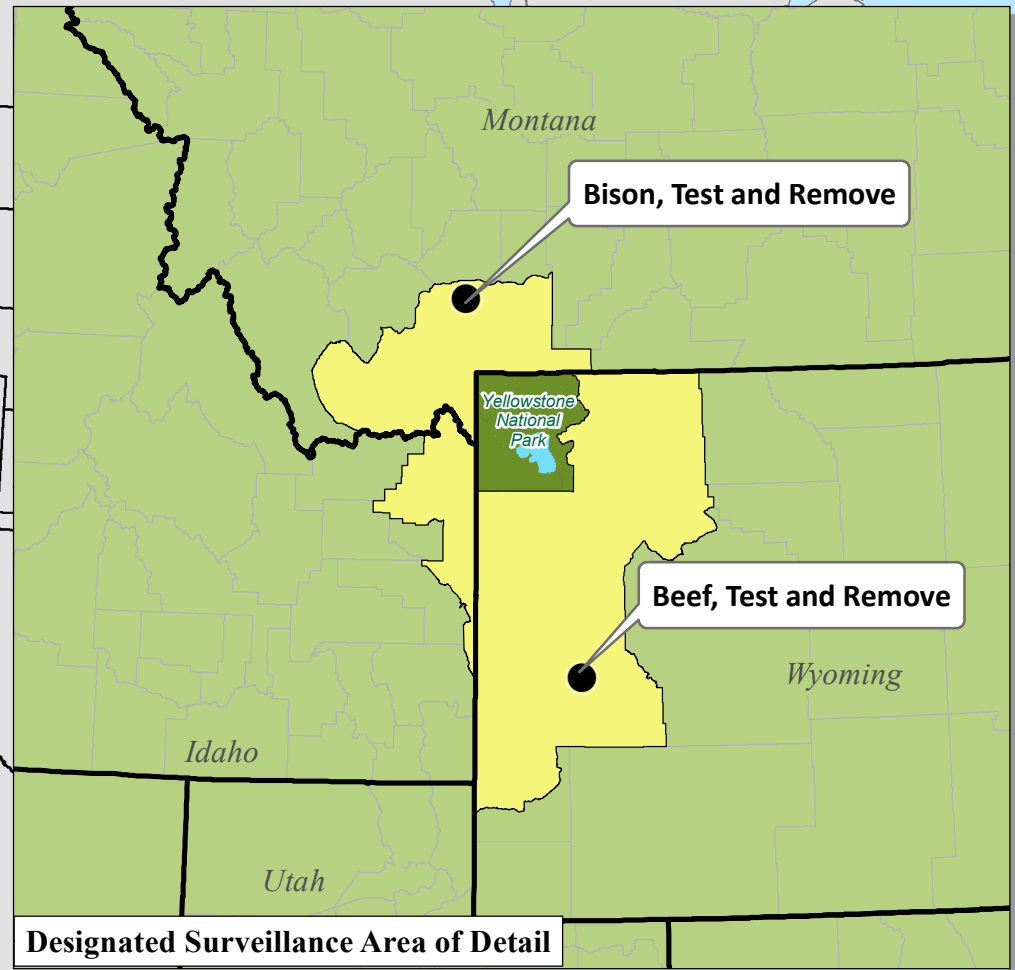

United States Bovine Brucellosis Affected Herd Investigations and Designated Surveillance Areas

Brucellosis Status as of September, 2016

- State Boundaries
- Designated Surveillance Area
- County Boundaries

Puerto Rico

United States Bovine Tuberculosis Affected Herds and Zone Status