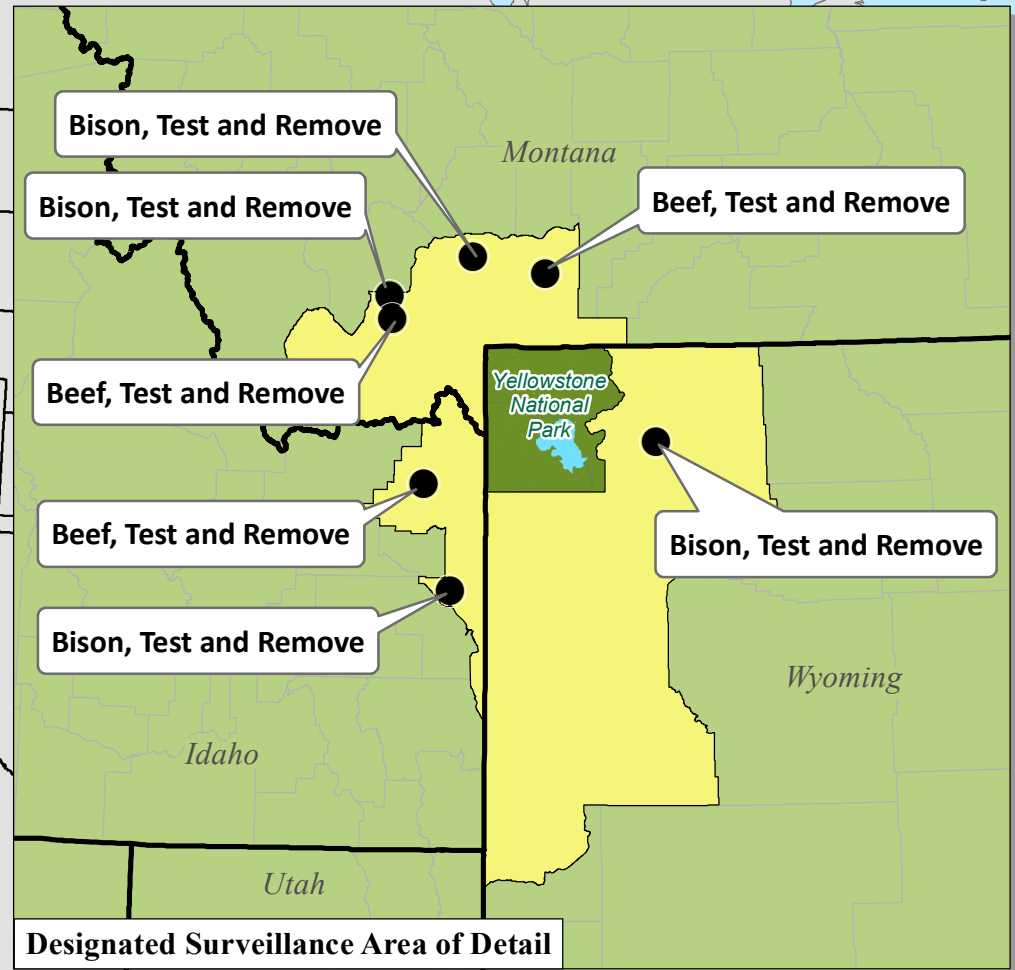

United States Bovine Brucellosis Affected Herd Investigations and Designated Surveillance Areas

Brucellosis Status as of September 2013

- State Boundaries
- County Boundaries
- Designated Surveillance Area

United States Bovine Tuberculosis Affected Herds and Zone Status