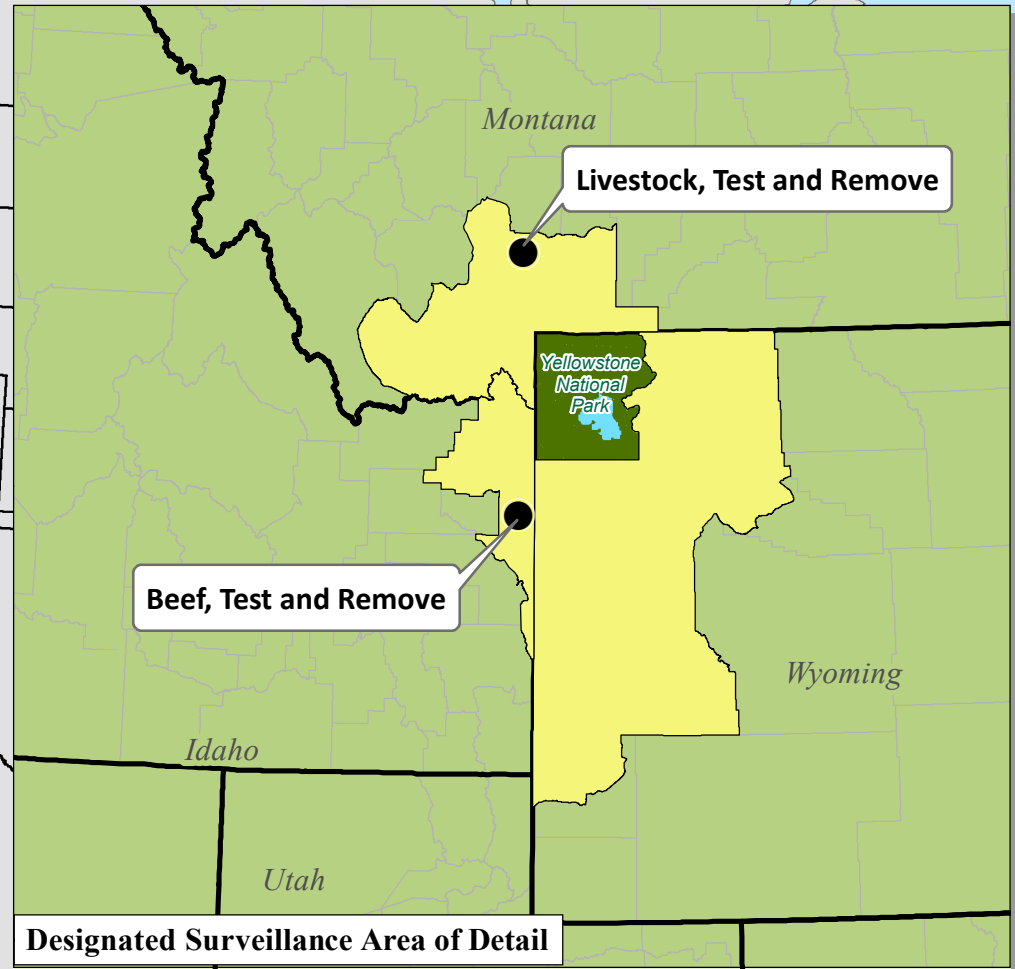

# United States Bovine Brucellosis Affected Herd Investigations and Designated Surveillance Areas

## Brucellosis Status as of July, 2018

- State Boundaries
- Designated Surveillance Area
- County Boundaries

Puerto Rico

# United States Bovine Tuberculosis Affected Herds and Zone Status