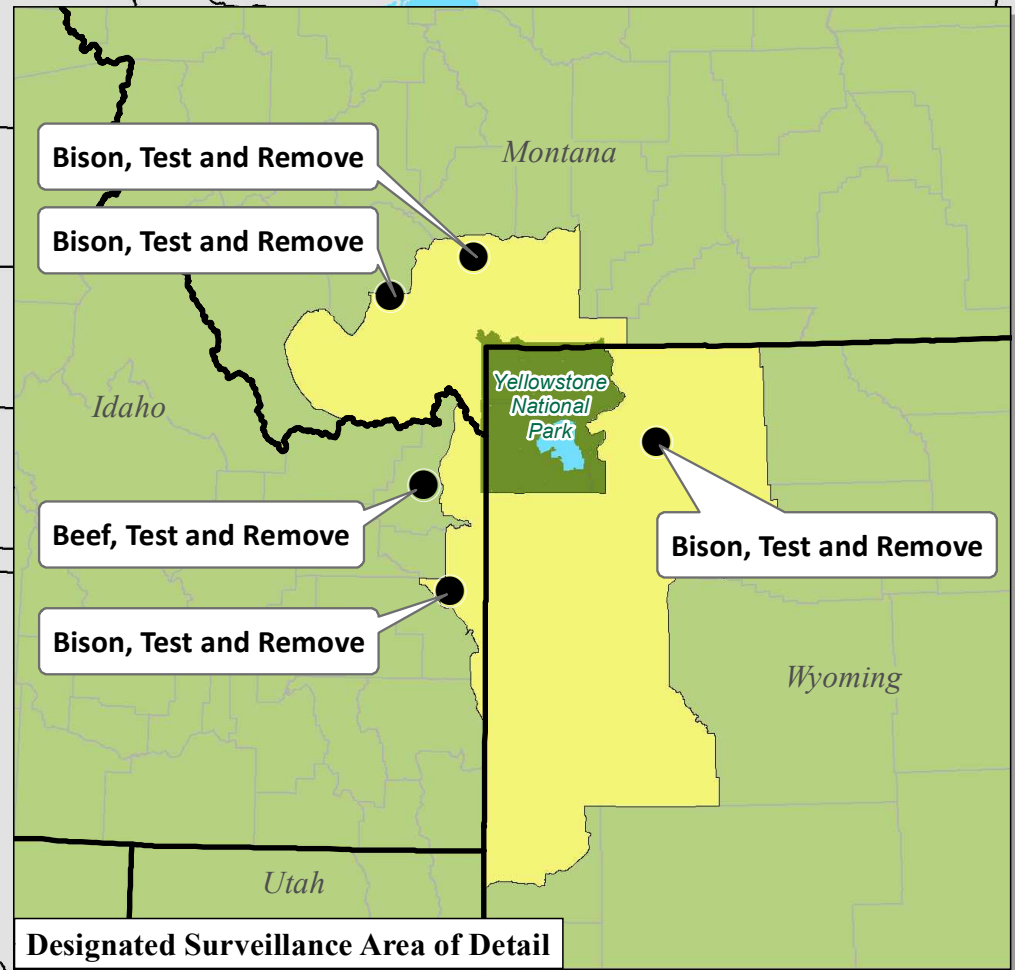

# United States Bovine Brucellosis Affected Herd Investigations and Designated Surveillance Areas

## Brucellosis Status as of July 2013

- State Boundaries
- County Boundaries
- Designated Surveillance Area

# United States Bovine Tuberculosis Affected Herds and Zone Status