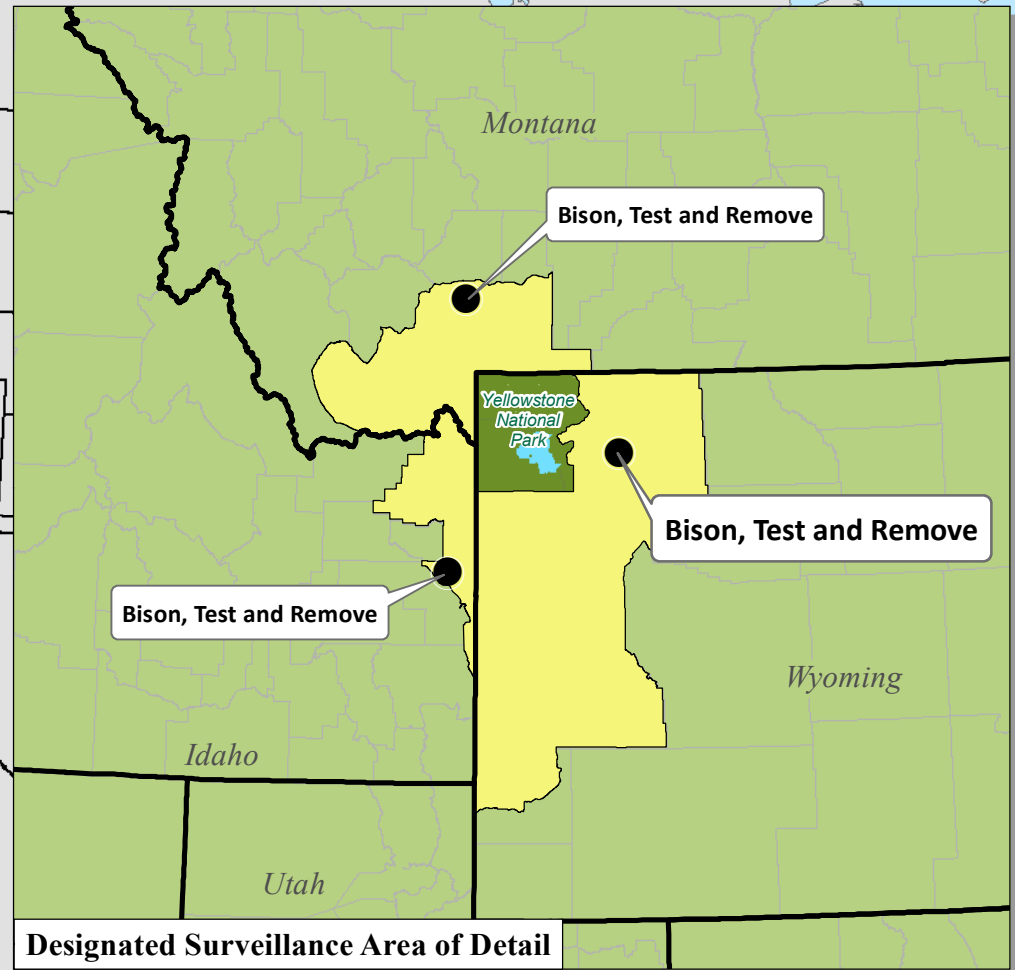

United States Bovine Brucellosis Affected Herd Investigations and Designated Surveillance Areas

Brucellosis Status as of June, 2015

- State Boundaries
- County Boundaries
- Designated Surveillance Area

United States Bovine Tuberculosis Affected Herds and Zone Status