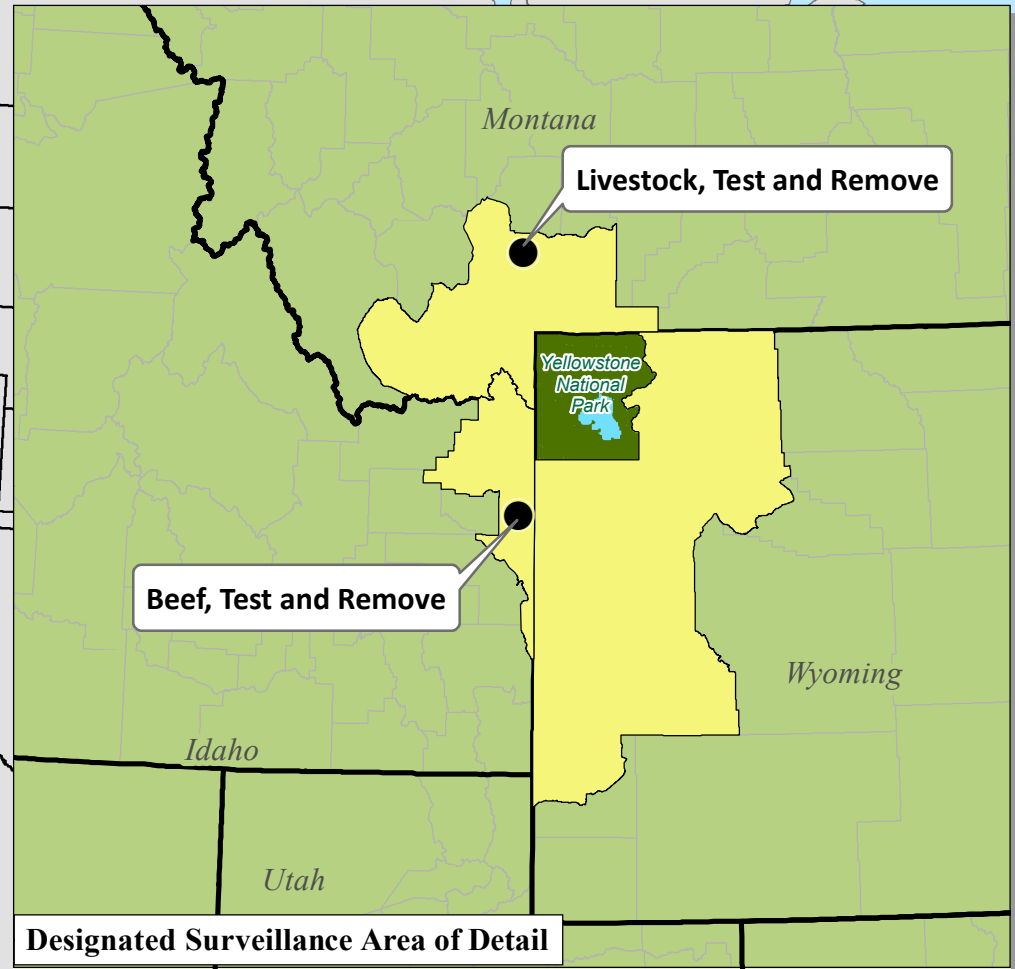

United States Bovine Brucellosis Affected Herd Investigations and Designated Surveillance Areas

Brucellosis Status as of May, 2018

- State Boundaries
- Designated Surveillance Area
- County Boundaries

Puerto Rico