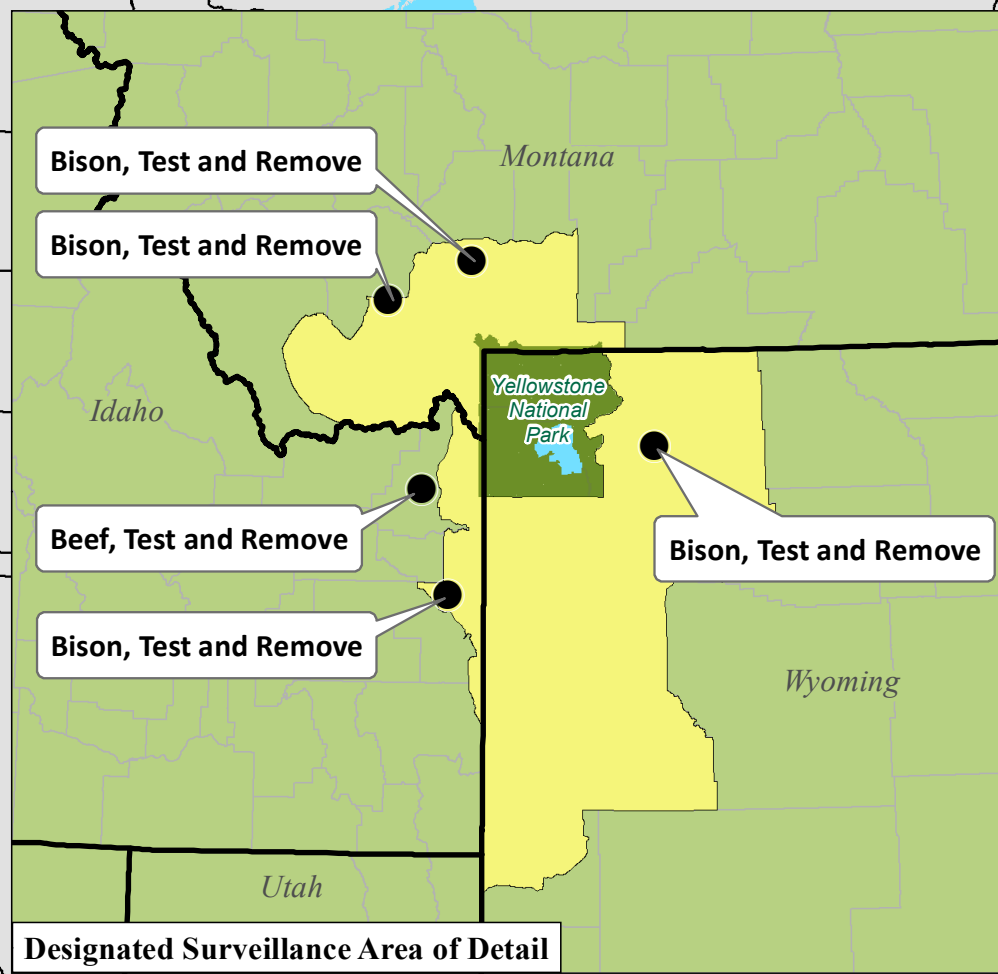

United States Bovine Brucellosis Affected Herd Investigations and Designated Surveillance Areas

Brucellosis Status as of May 2013

- State Boundaries
- County Boundaries
- Designated Surveillance Area

Puerto Rico

United States Bovine Tuberculosis Affected Herds and Zone Status