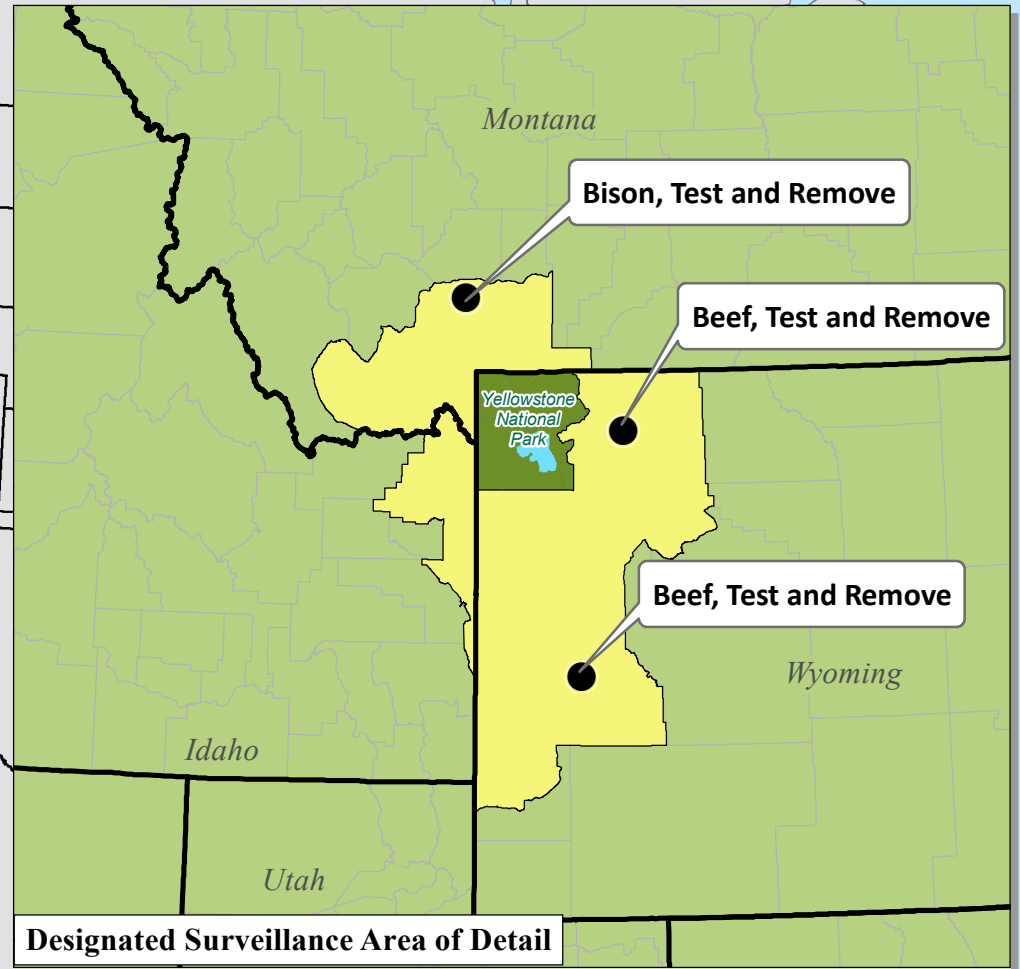

# United States Bovine Brucellosis Affected Herd Investigations and Designated Surveillance Areas

## Brucellosis Status as of April, 2016

- State Boundaries
- 🟡 Designated Surveillance Area
- County Boundaries

# United States Bovine Tuberculosis Affected Herds and Zone Status