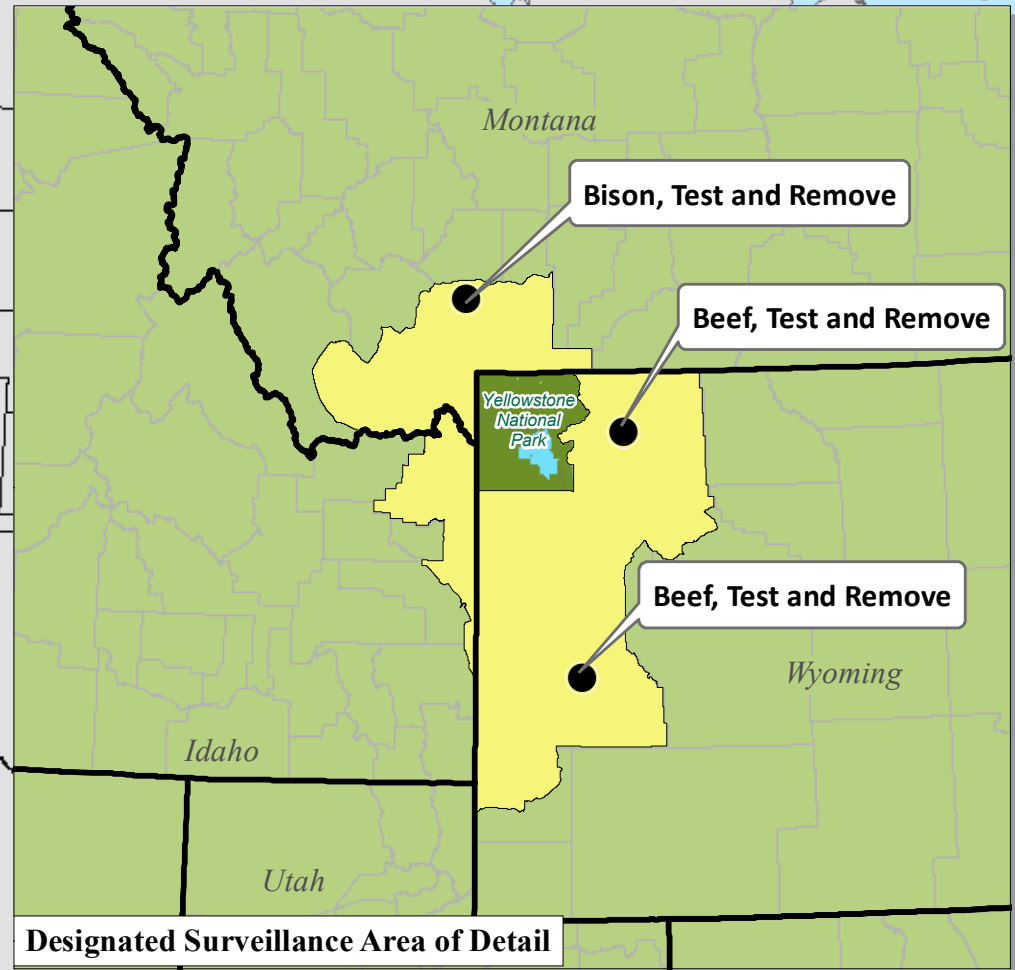

# United States Bovine Brucellosis Affected Herd Investigations and Designated Surveillance Areas

## Brucellosis Status as of March, 2016

- State Boundaries
- Designated Surveillance Area
- County Boundaries

# United States Bovine Tuberculosis Affected Herds and Zone Status