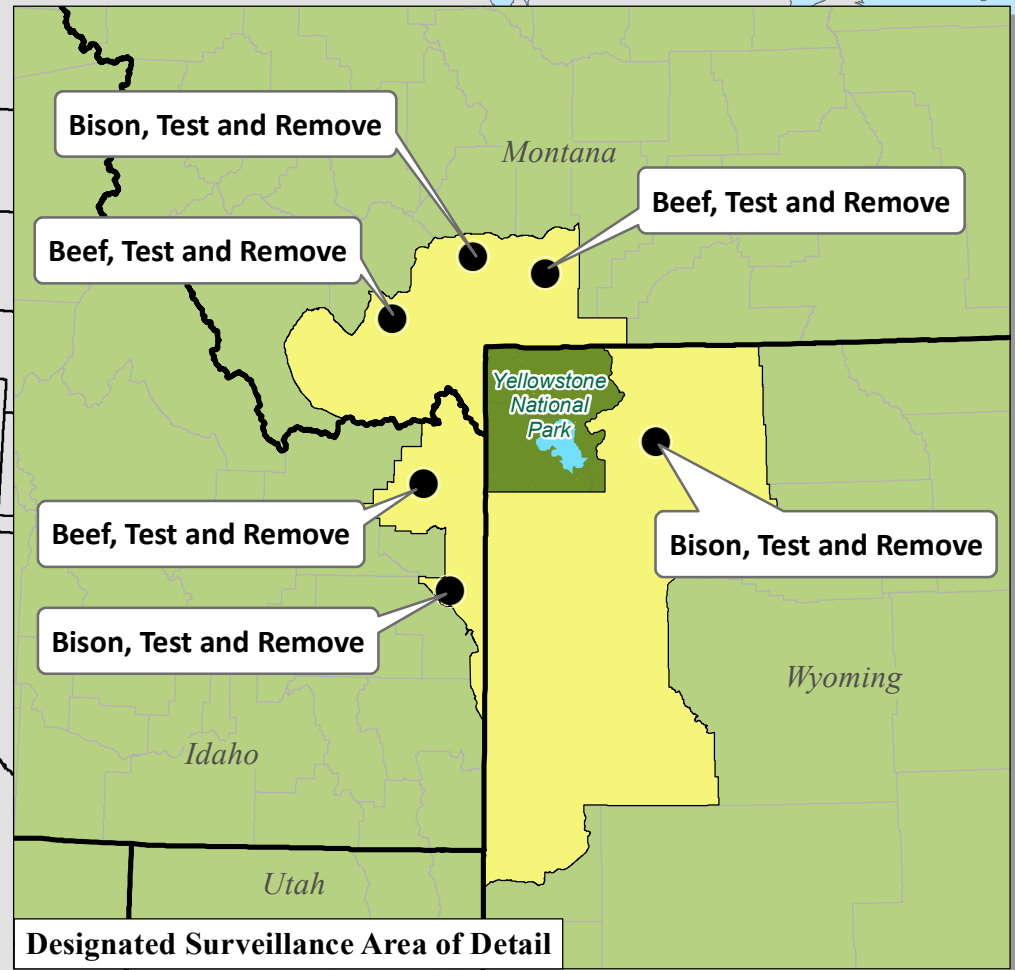

United States Bovine Brucellosis Affected Herd Investigations and Designated Surveillance Areas

Brucellosis Status as of March, 2014

- State Boundaries
- County Boundaries
- Designated Surveillance Area

United States Bovine Tuberculosis Affected Herds and Zone Status