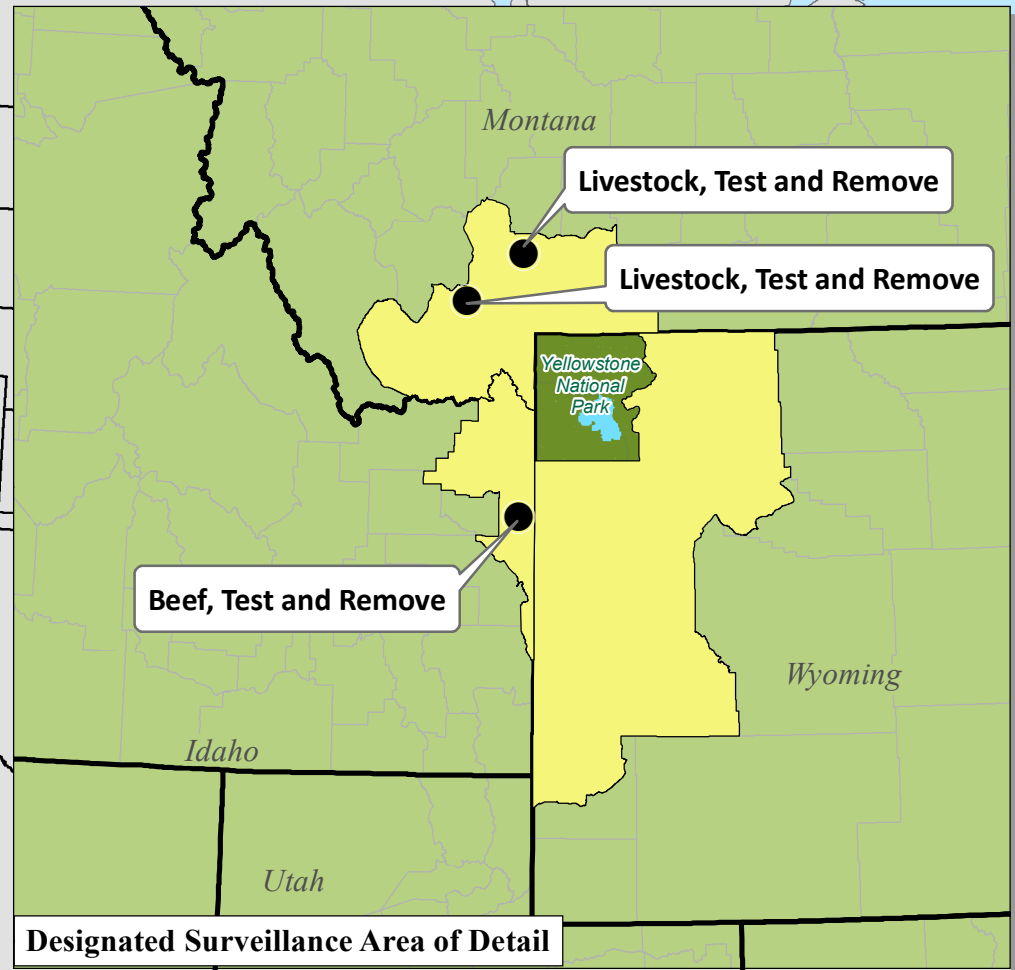

United States Bovine Brucellosis Affected Herd Investigations and Designated Surveillance Areas

Brucellosis Status as of February, 2018

- State Boundaries
- Designated Surveillance Area
- County Boundaries

Puerto Rico

United States Bovine Tuberculosis Affected Herds and Zone Status