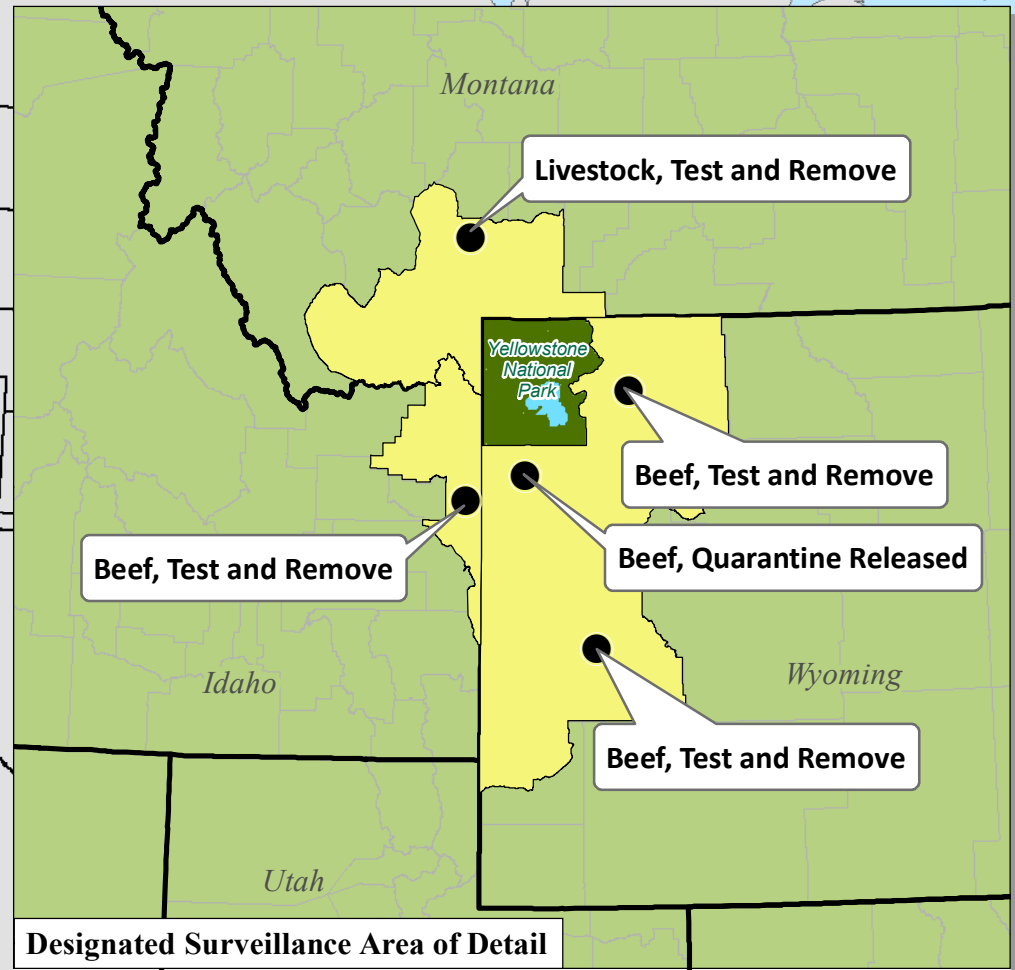

United States Bovine Brucellosis Affected Herd Investigations and Designated Surveillance Areas

Brucellosis Status as of December, 2018

- State Boundaries
- Designated Surveillance Area
- County Boundaries

Puerto Rico

United States Bovine Tuberculosis Affected Herds and Zone Status