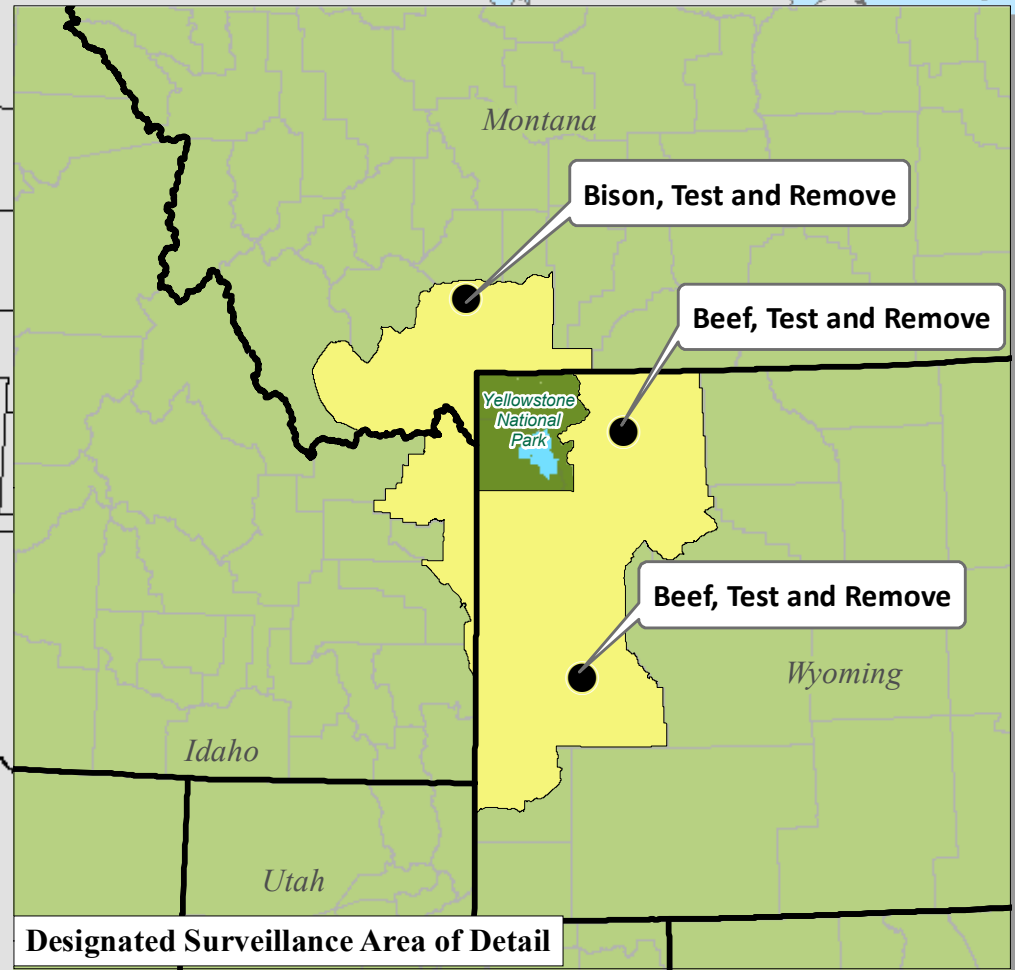

United States Bovine Brucellosis Affected Herd Investigations and Designated Surveillance Areas

Brucellosis Status as of December, 2015

- State Boundaries
- Designated Surveillance Area
- County Boundaries

United States Bovine Tuberculosis Affected Herds and Zone Status