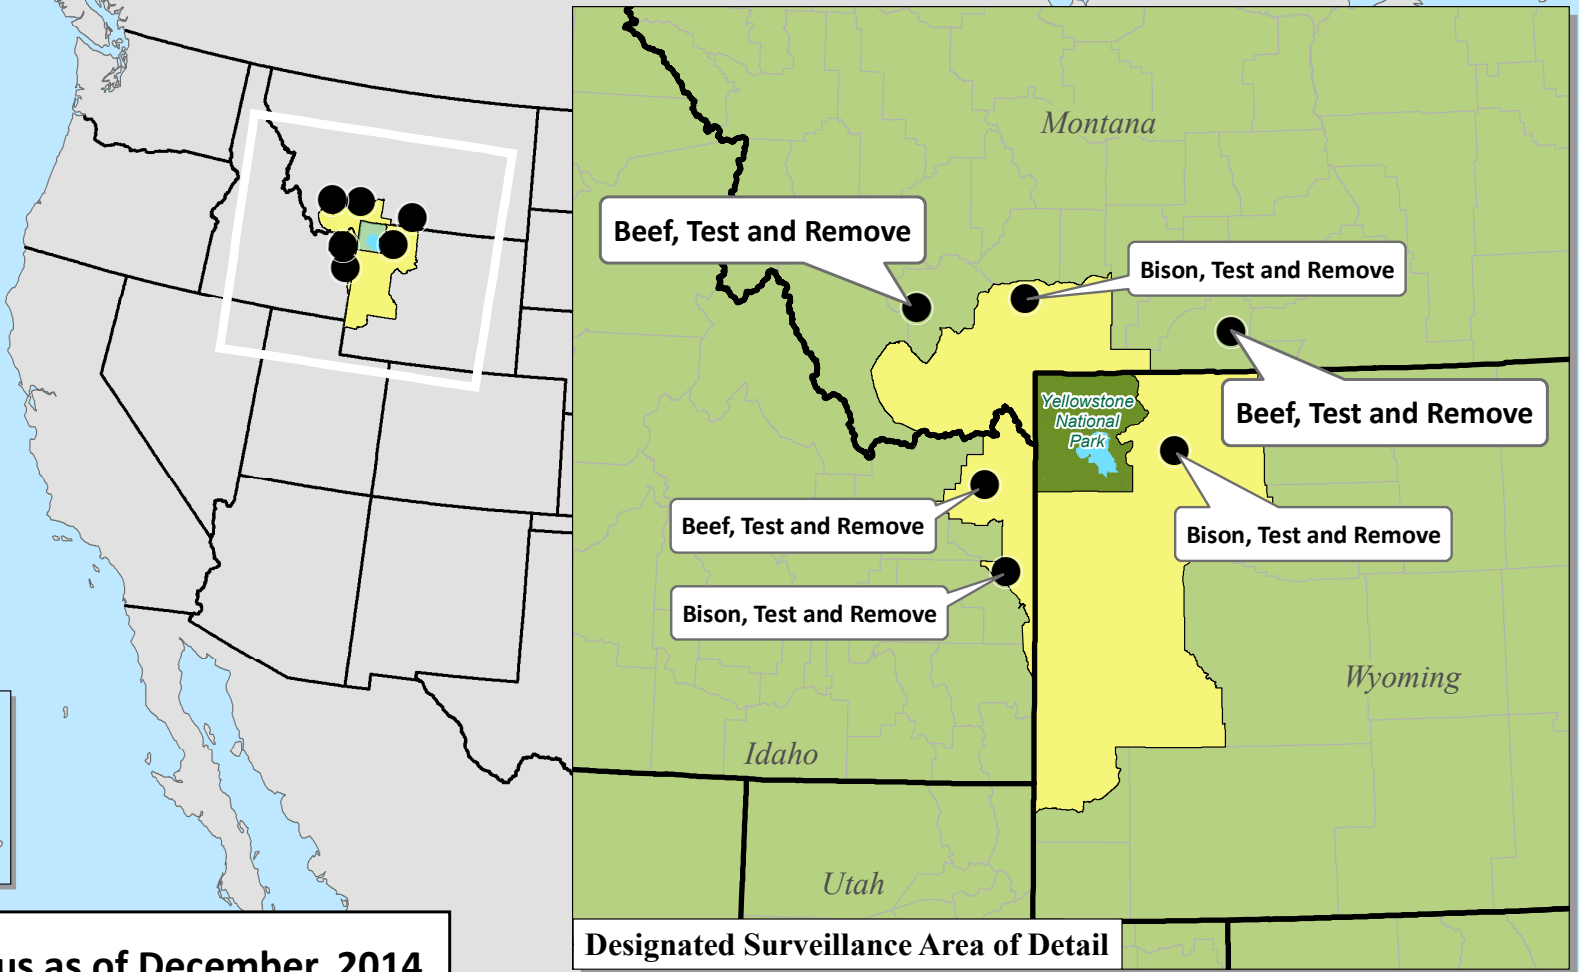

United States Bovine Brucellosis Affected Herd Investigations and Designated Surveillance Areas

Brucellosis Status as of December, 2014

- State Boundaries
- County Boundaries
- Designated Surveillance Area

United States Bovine Tuberculosis Affected Herds and Zone Status