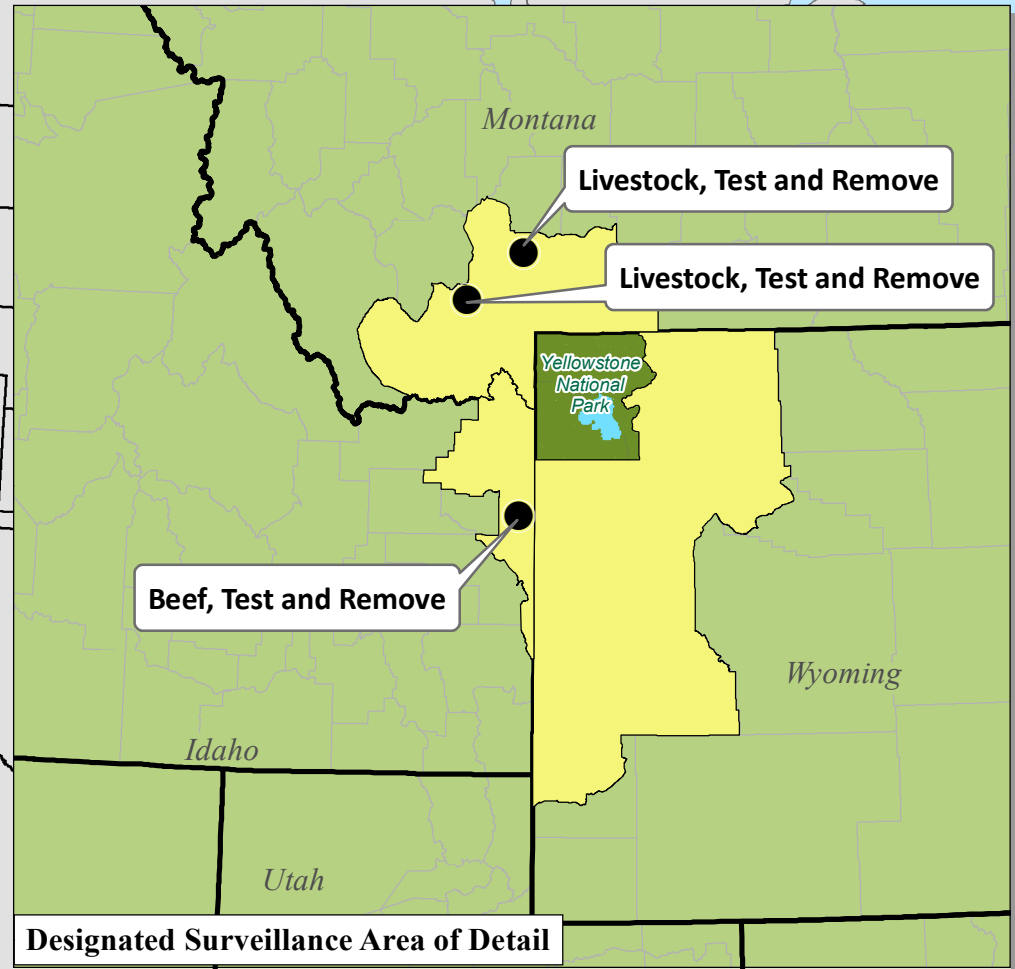

# United States Bovine Brucellosis Affected Herd Investigations and Designated Surveillance Areas

## Brucellosis Status as of November, 2017

- State Boundaries
- Designated Surveillance Area
- County Boundaries

Puerto Rico

# United States Bovine Tuberculosis Affected Herds and Zone Status