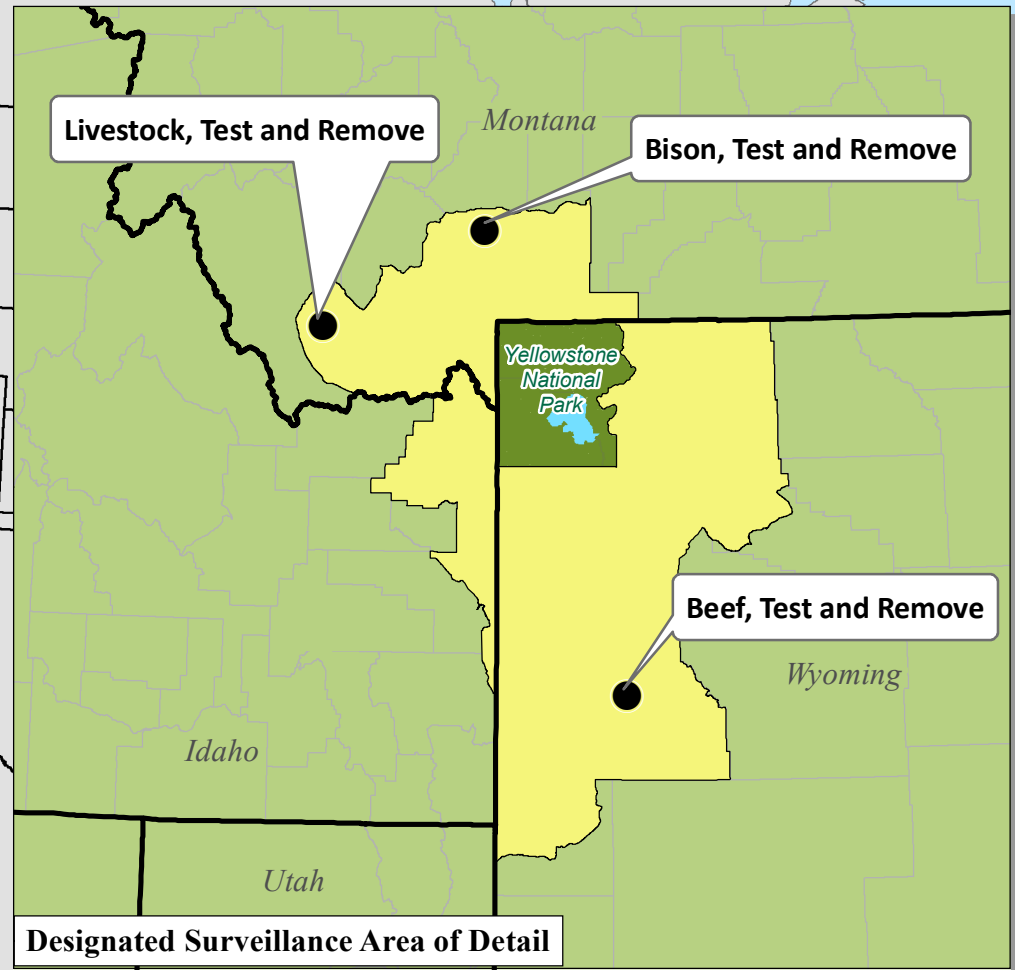

United States Bovine Brucellosis Affected Herd Investigations and Designated Surveillance Areas

Brucellosis Status as of November, 2016

- State Boundaries
- Designated Surveillance Area
- County Boundaries

Puerto Rico

United States Bovine Tuberculosis Affected Herds and Zone Status