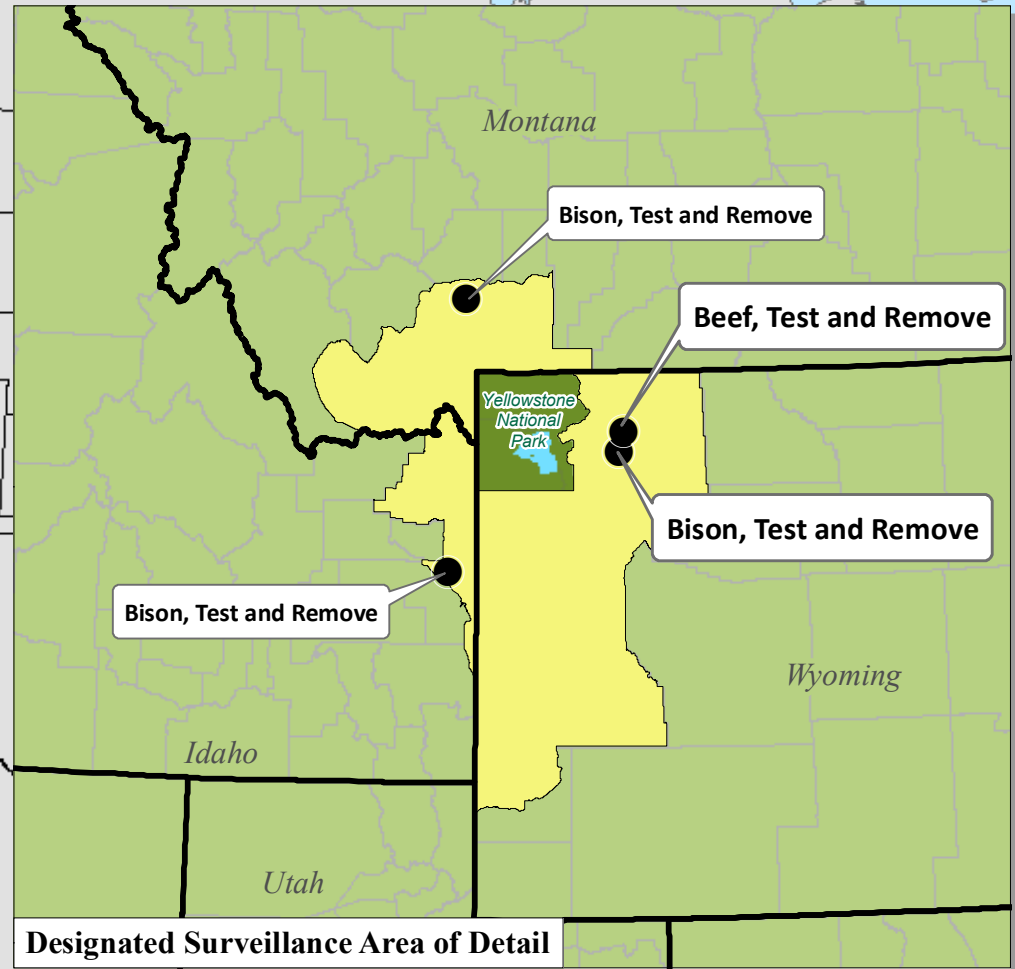

United States Bovine Brucellosis Affected Herd Investigations and Designated Surveillance Areas

Brucellosis Status as of November, 2015

- State Boundaries
- County Boundaries
- Designated Surveillance Area

United States Bovine Tuberculosis Affected Herds and Zone Status