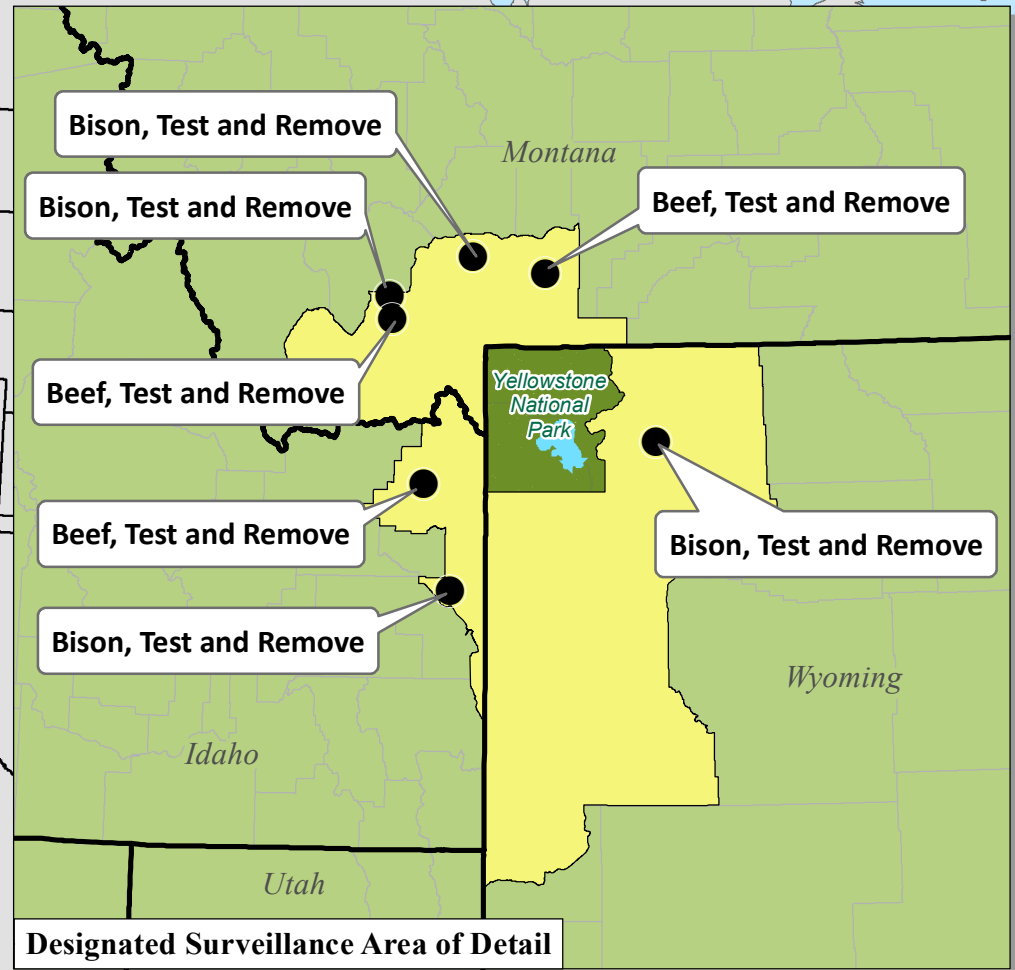

United States Bovine Brucellosis Affected Herd Investigations and Designated Surveillance Areas

Brucellosis Status as of November 2013

- State Boundaries
- County Boundaries
- Designated Surveillance Area

United States Bovine Tuberculosis Affected Herds and Zone Status