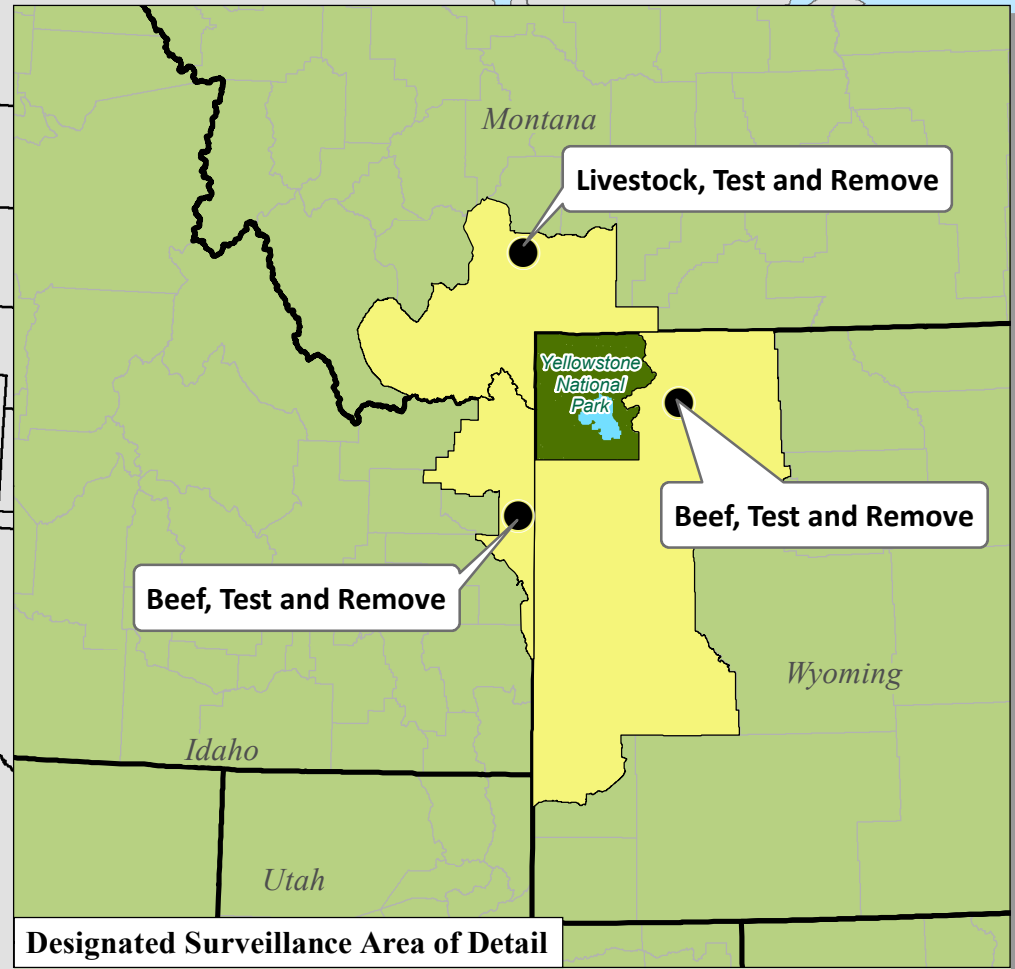

# United States Bovine Brucellosis Affected Herd Investigations and Designated Surveillance Areas

## Brucellosis Status as of October, 2018

- State Boundaries
- 🟡 Designated Surveillance Area
- County Boundaries

Puerto Rico

# United States Bovine Tuberculosis Affected Herds and Zone Status