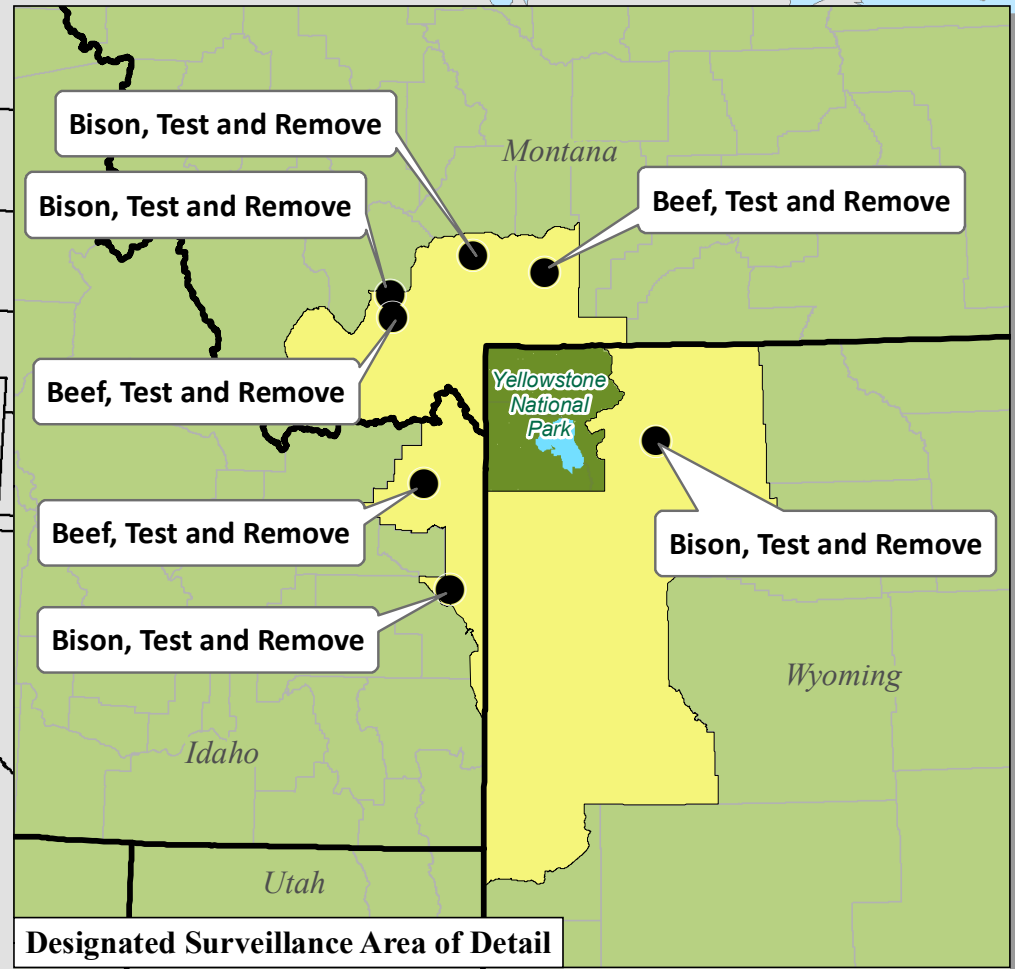

United States Bovine Brucellosis Affected Herd Investigations and Designated Surveillance Areas

Brucellosis Status as of January, 2014

- State Boundaries
- County Boundaries
- Designated Surveillance Area

United States Bovine Tuberculosis Affected Herds and Zone Status