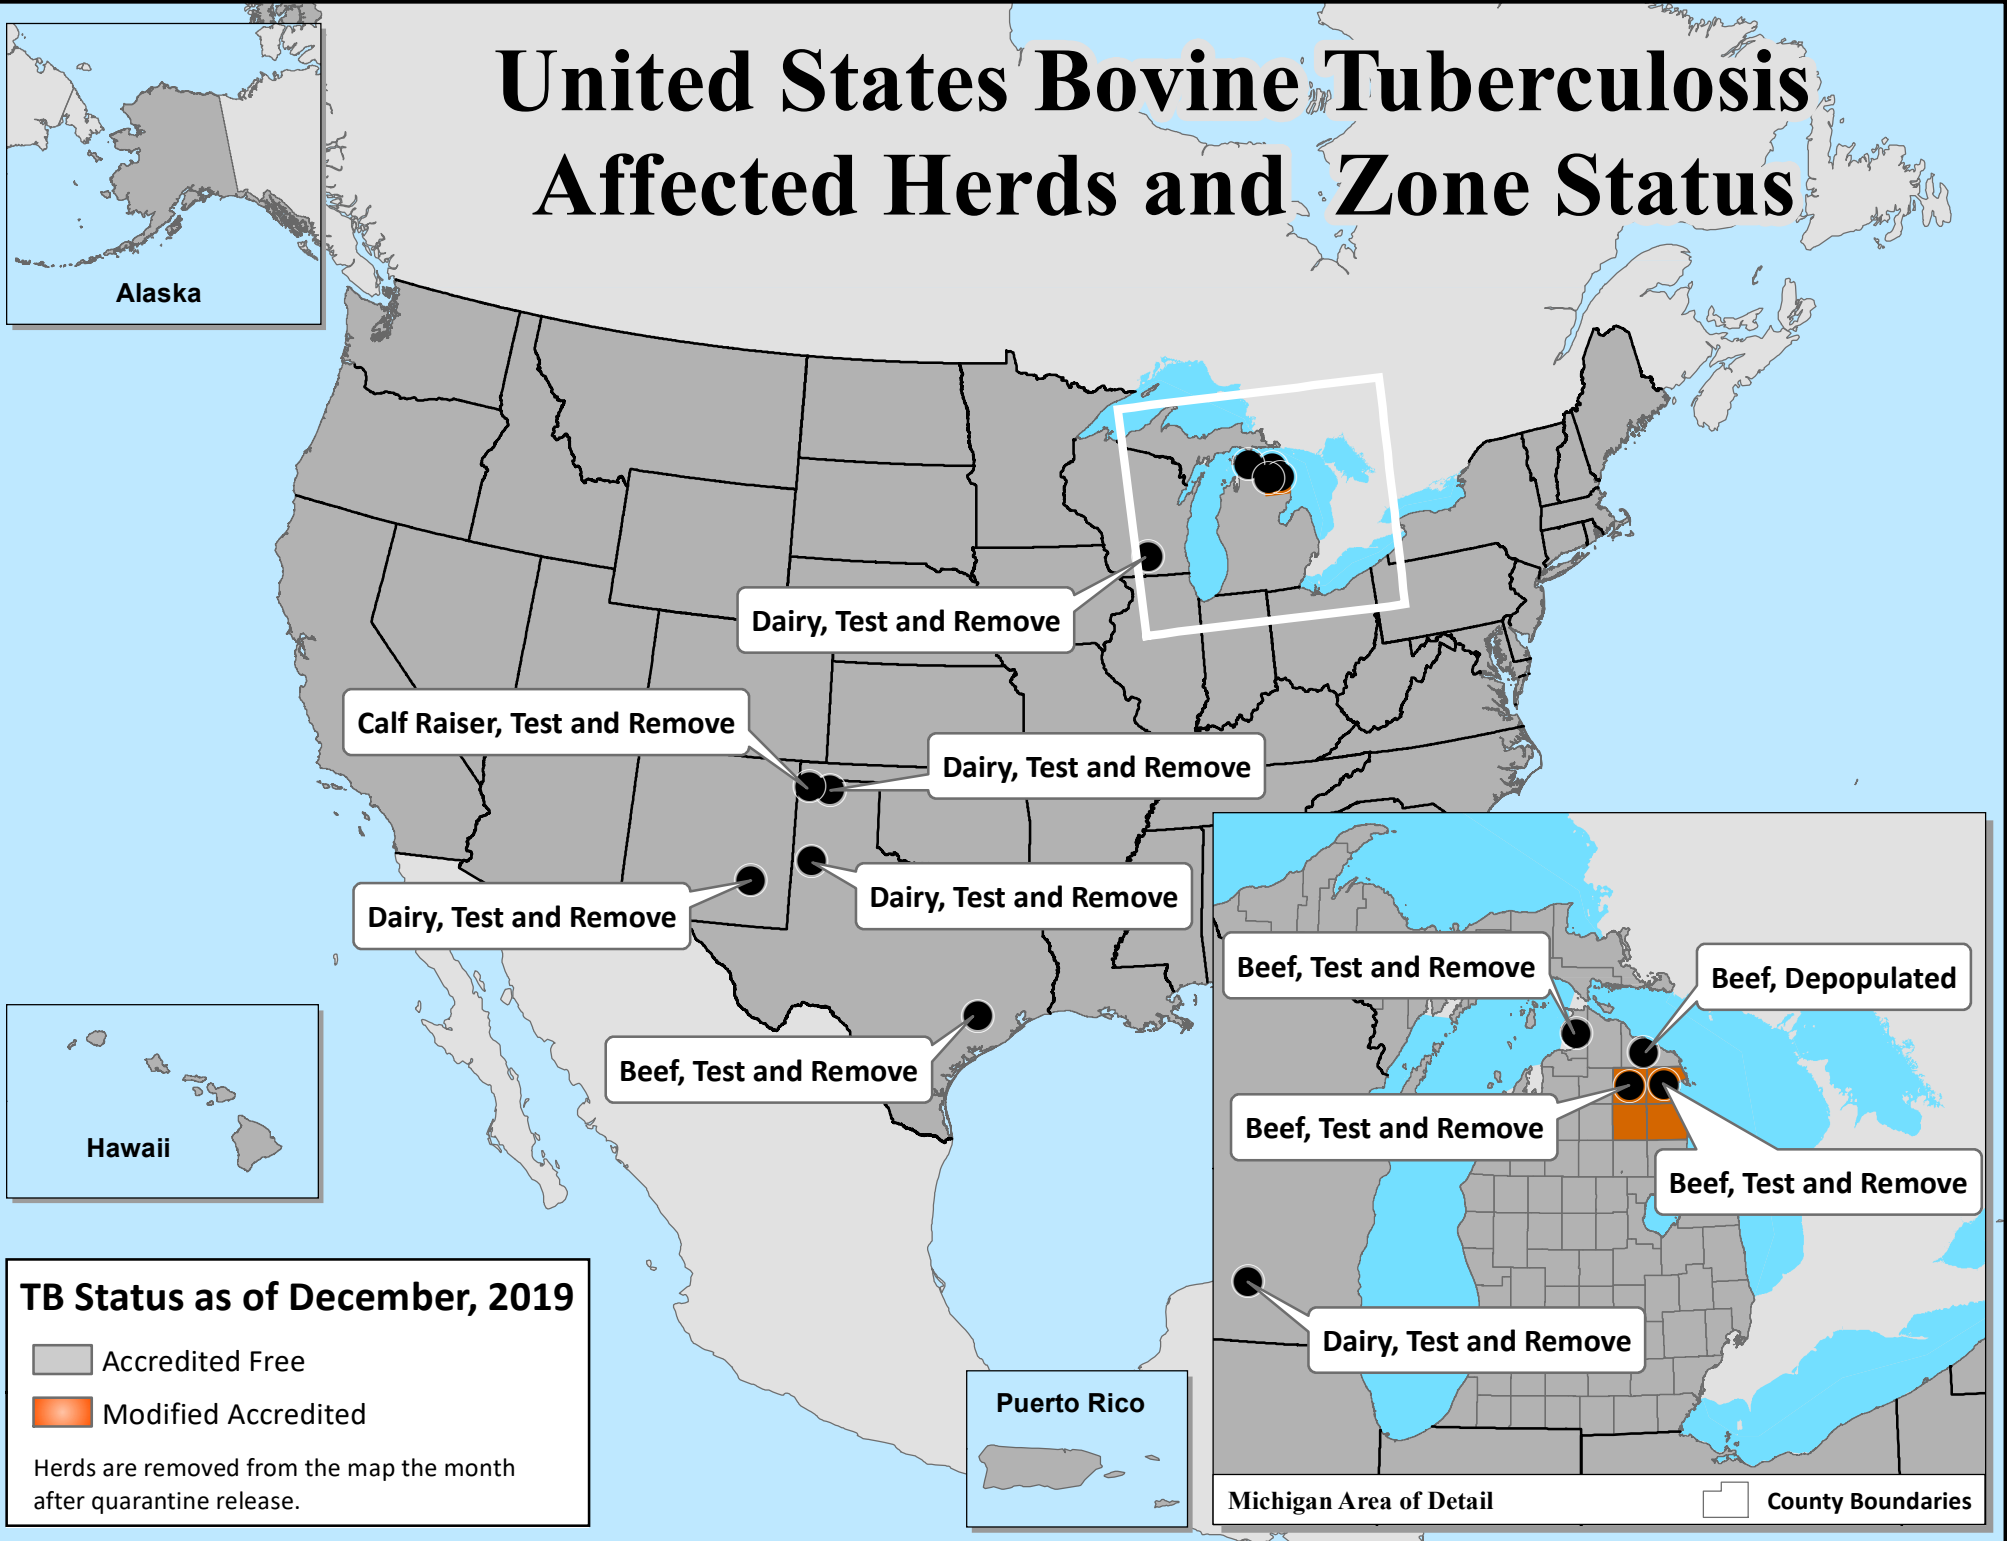

United States Bovine Tuberculosis Affected Herds and Zone Status

United States Bovine Brucellosis Affected Herd Investigations and Designated Surveillance Areas

Brucellosis Status as of December, 2019

- State Boundaries
- Designated Surveillance Area
- County Boundaries