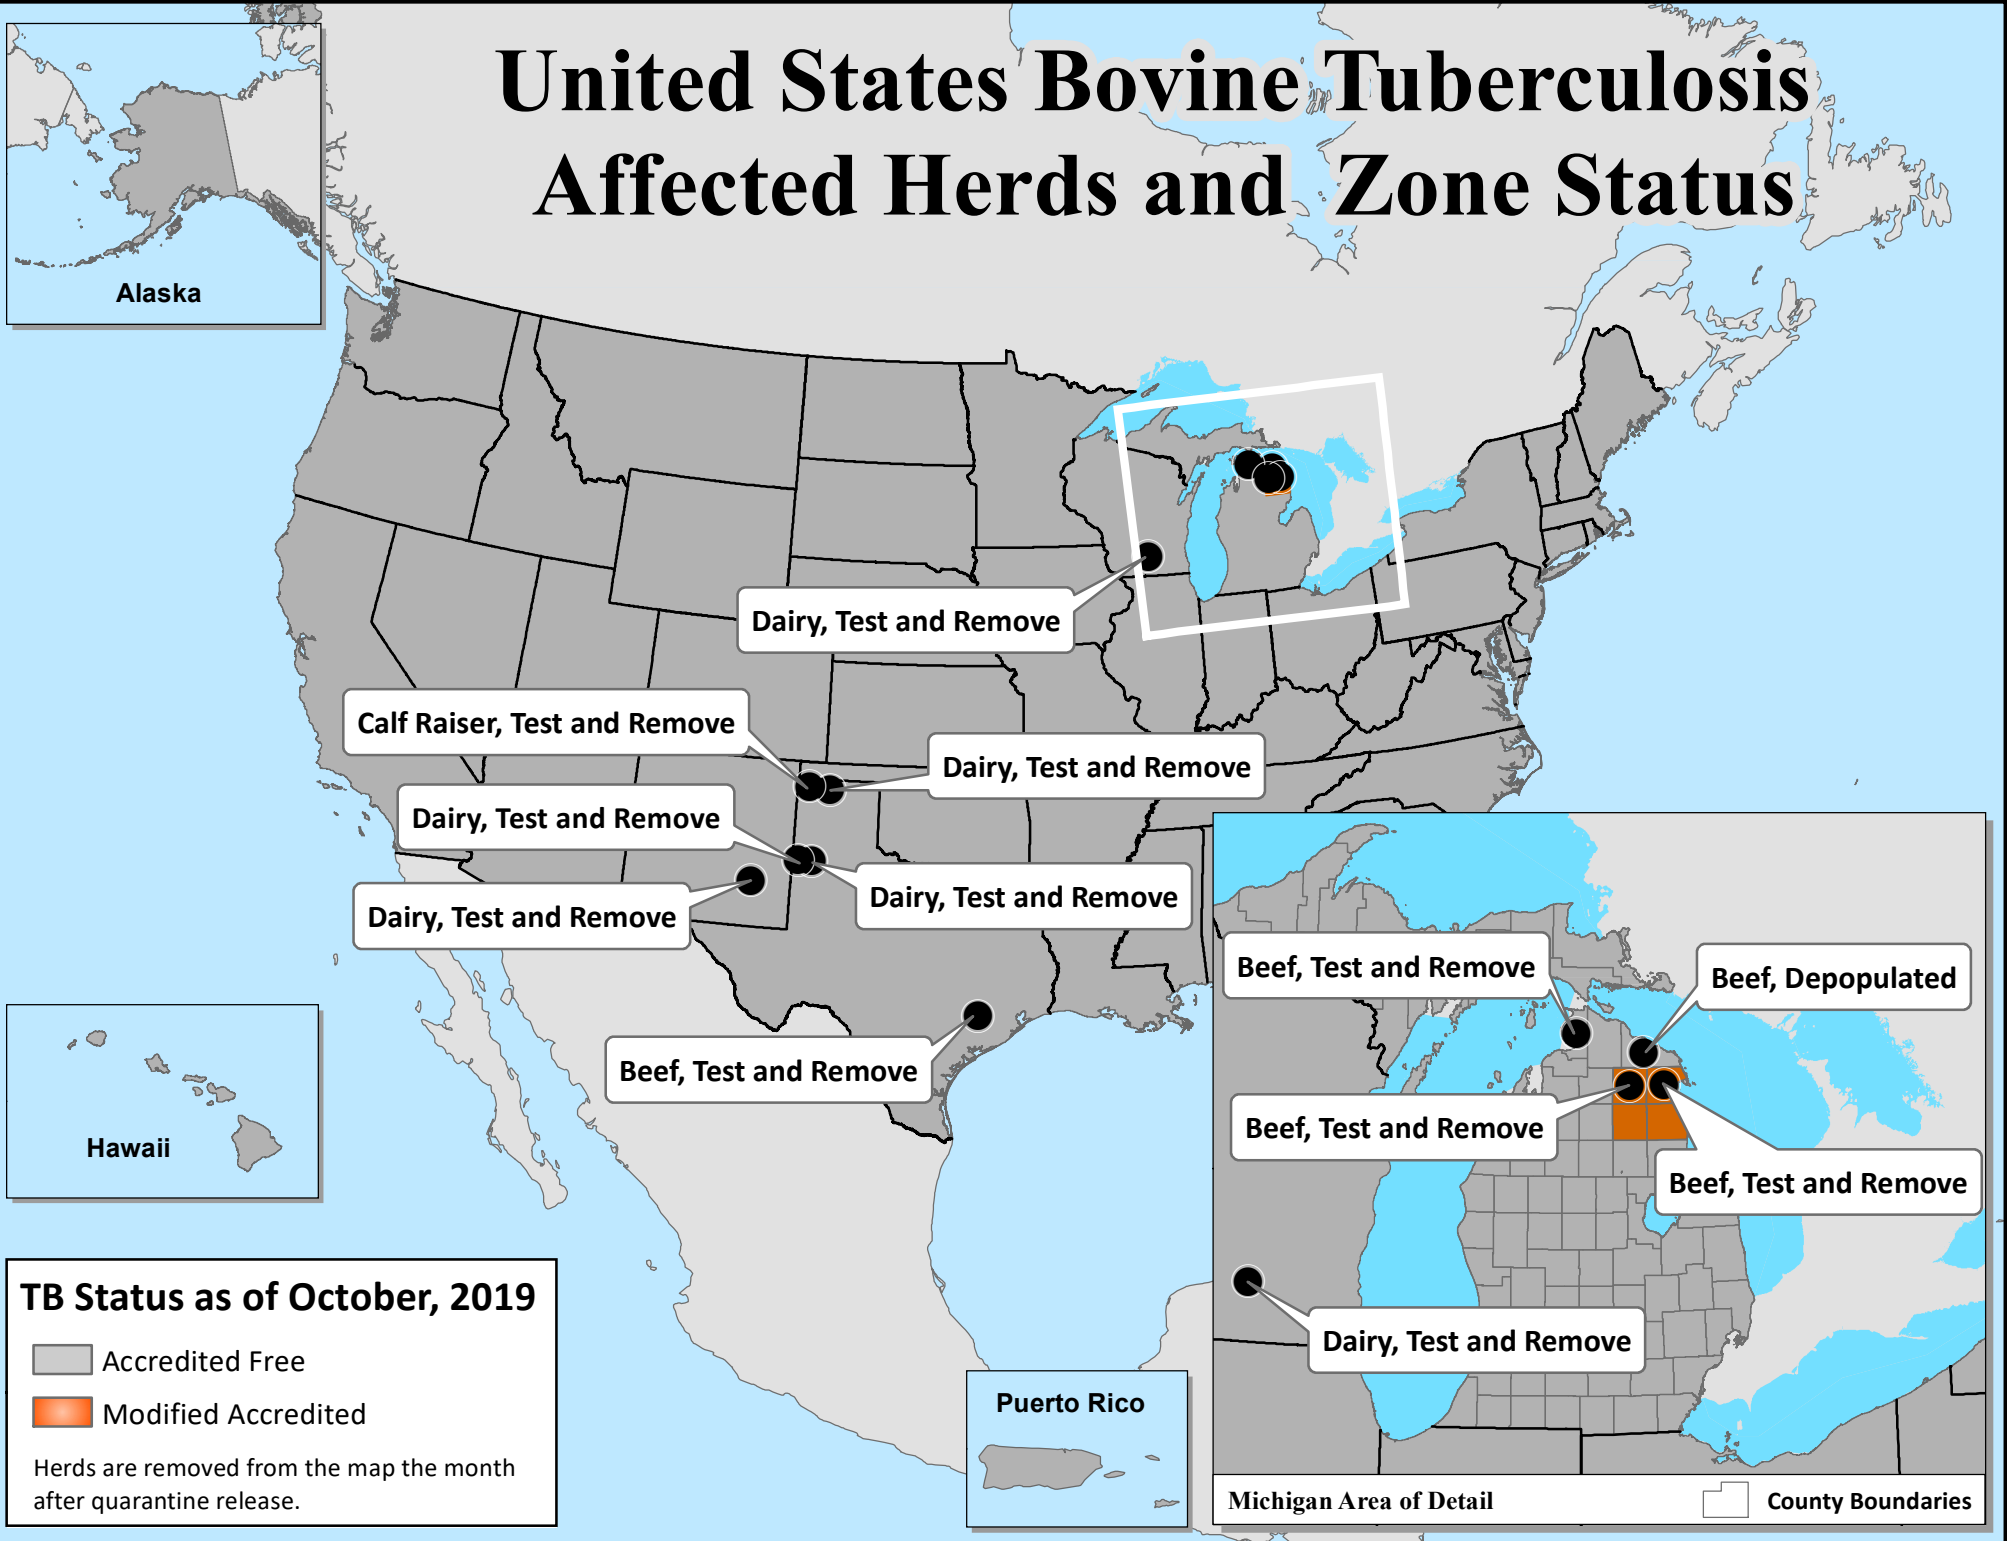

United States Bovine Tuberculosis Affected Herds and Zone Status

United States Bovine Brucellosis Affected Herd Investigations and Designated Surveillance Areas

Brucellosis Status as of October, 2019

- State Boundaries
- 🟡 Designated Surveillance Area
- County Boundaries