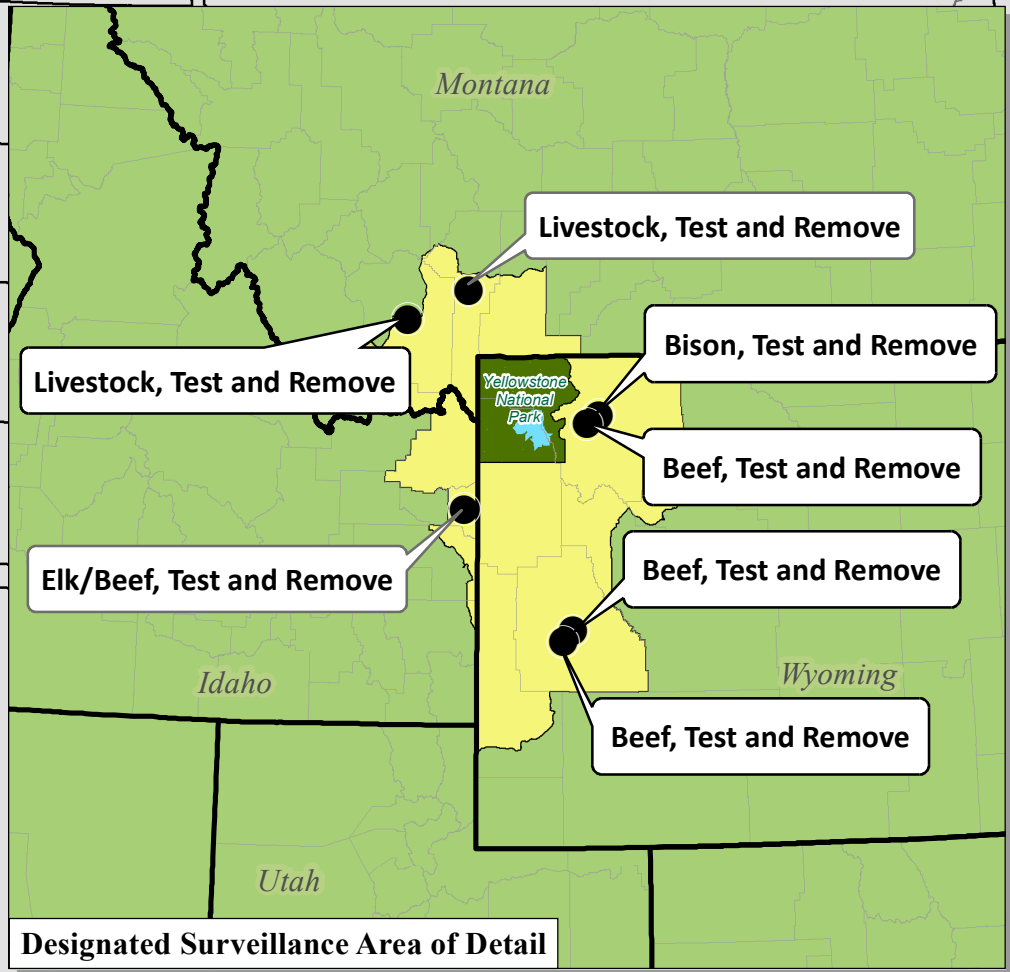

United States Bovine Brucellosis Affected Herd Investigations and Designated Surveillance Areas

Brucellosis Status as of January, 2020

- State Boundaries
- 🟡 Designated Surveillance Area
- County Boundaries