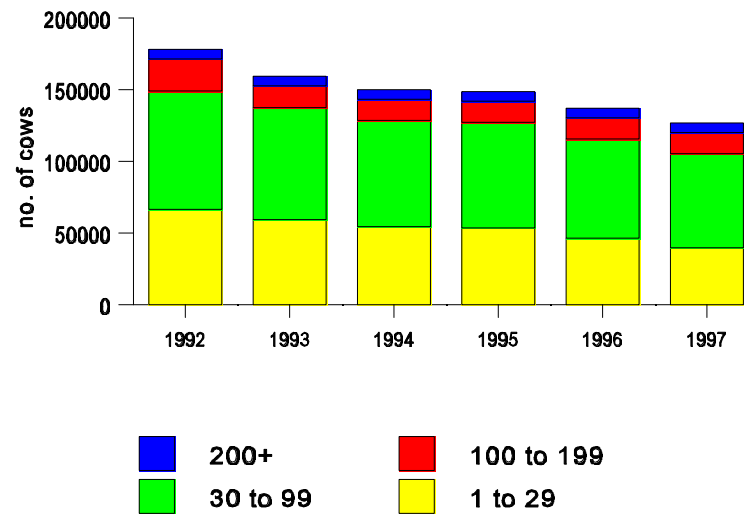

1.14 - U.S. Dairy Production+

Total Milk Production

1.15 - U.S. Dairy Production+

Total Cows

1.16 - U.S. Dairy Production*

Average lbs. Milk Production Per Cow Per Year

1.17 - U.S. Milk Cow Operations, 1992-1997*

by Size of Operation

+Source: U.S. Dairy Trends "The Western Dairyman", May 1997

*Source: NASS Agricultural Statistics