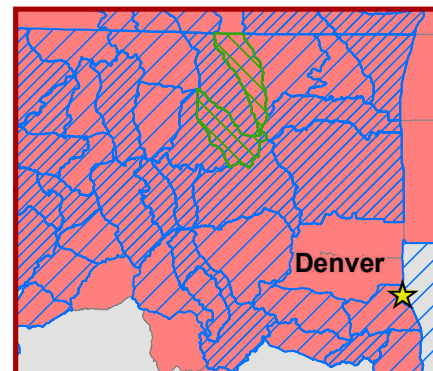

# Current Distribution of CWD in Free-Ranging Cervids

Northern Colorado Inset

## Legend

-  Free-ranging Moose
-  Free-ranging Elk
-  Free-ranging Deer

January, 2015