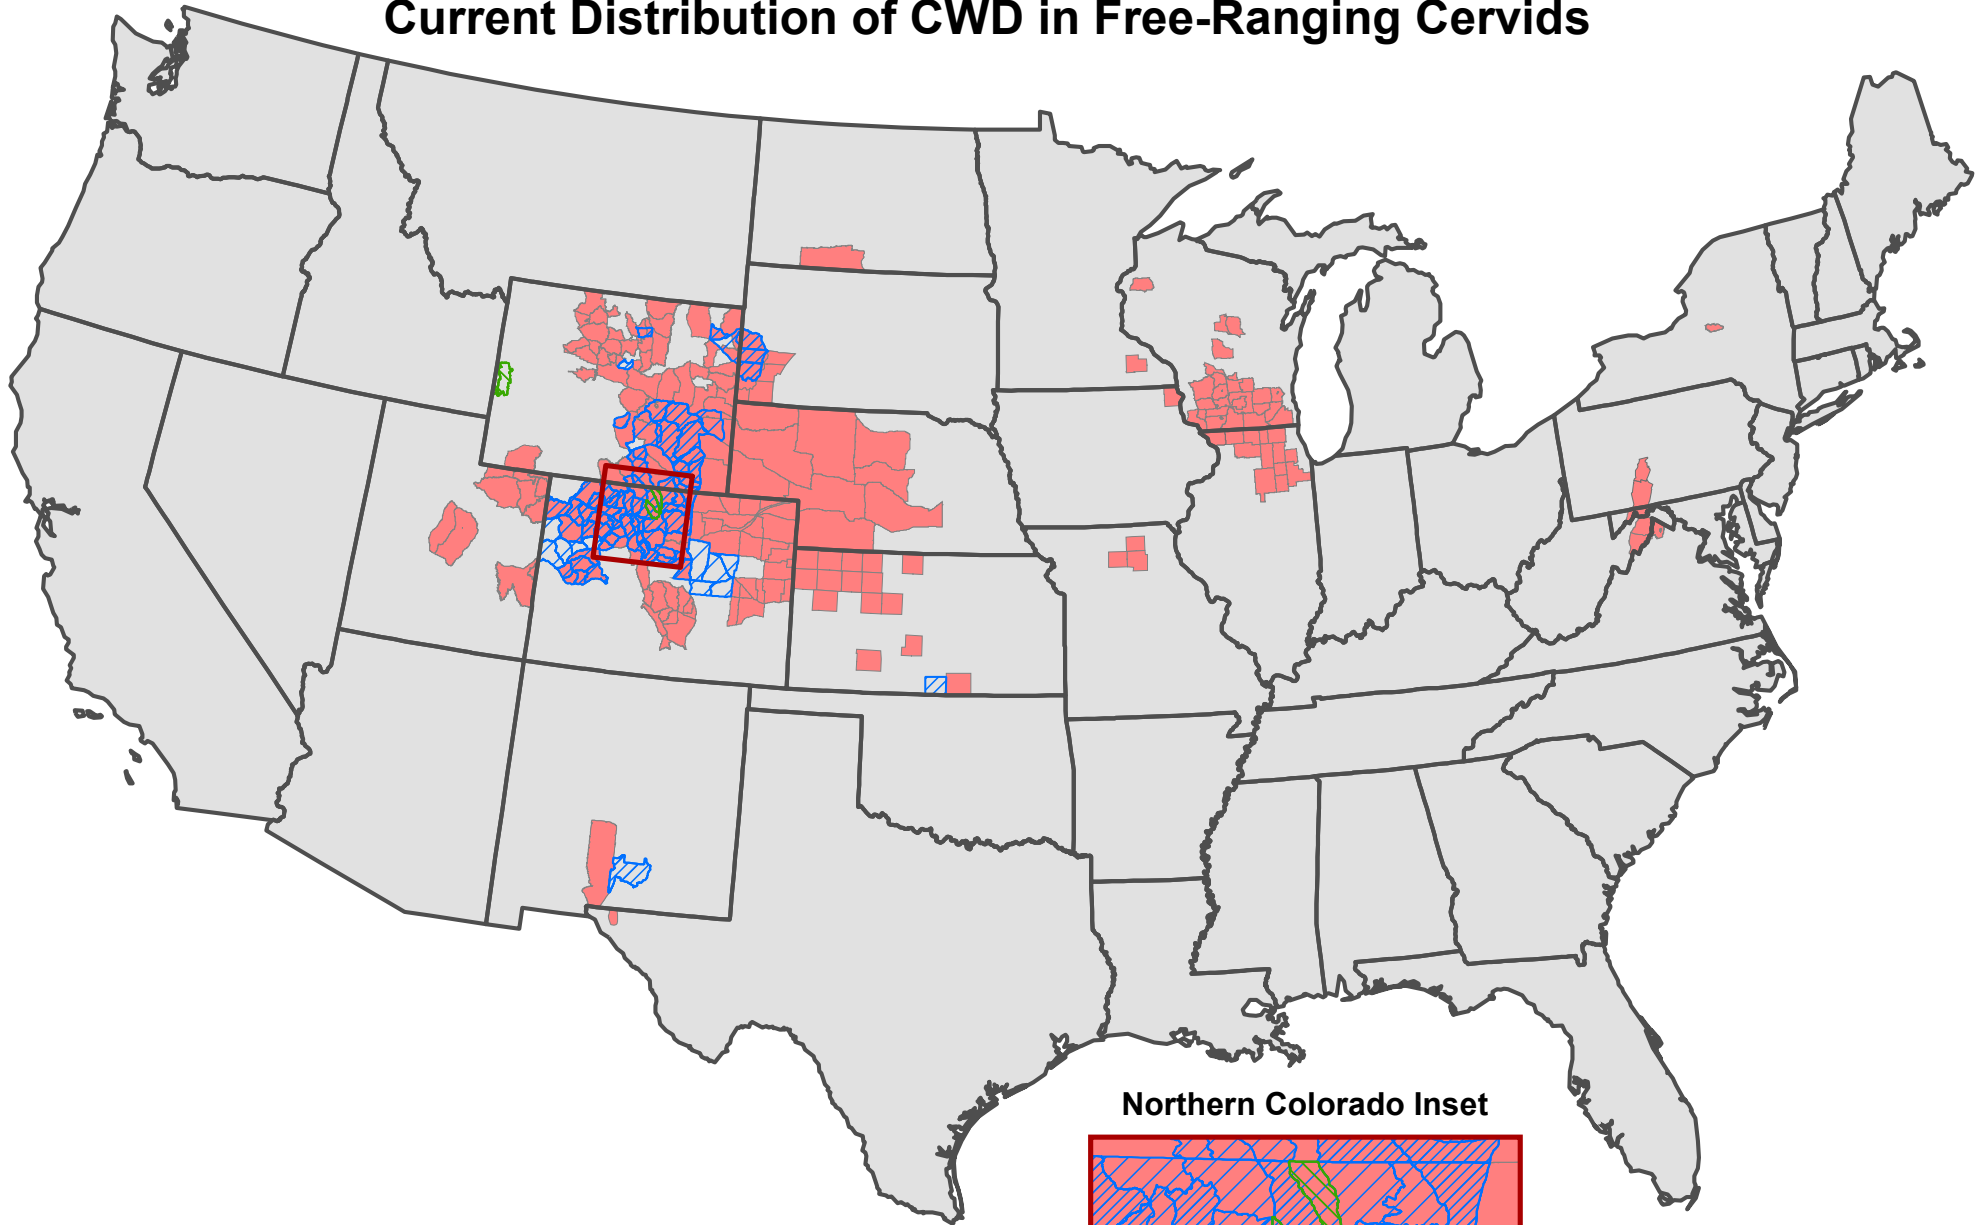

# Current Distribution of CWD in Free-Ranging Cervids

Northern Colorado Inset

## Legend

-  Free-ranging Moose
-  Free-ranging Elk
-  Free-ranging Deer

January, 2015