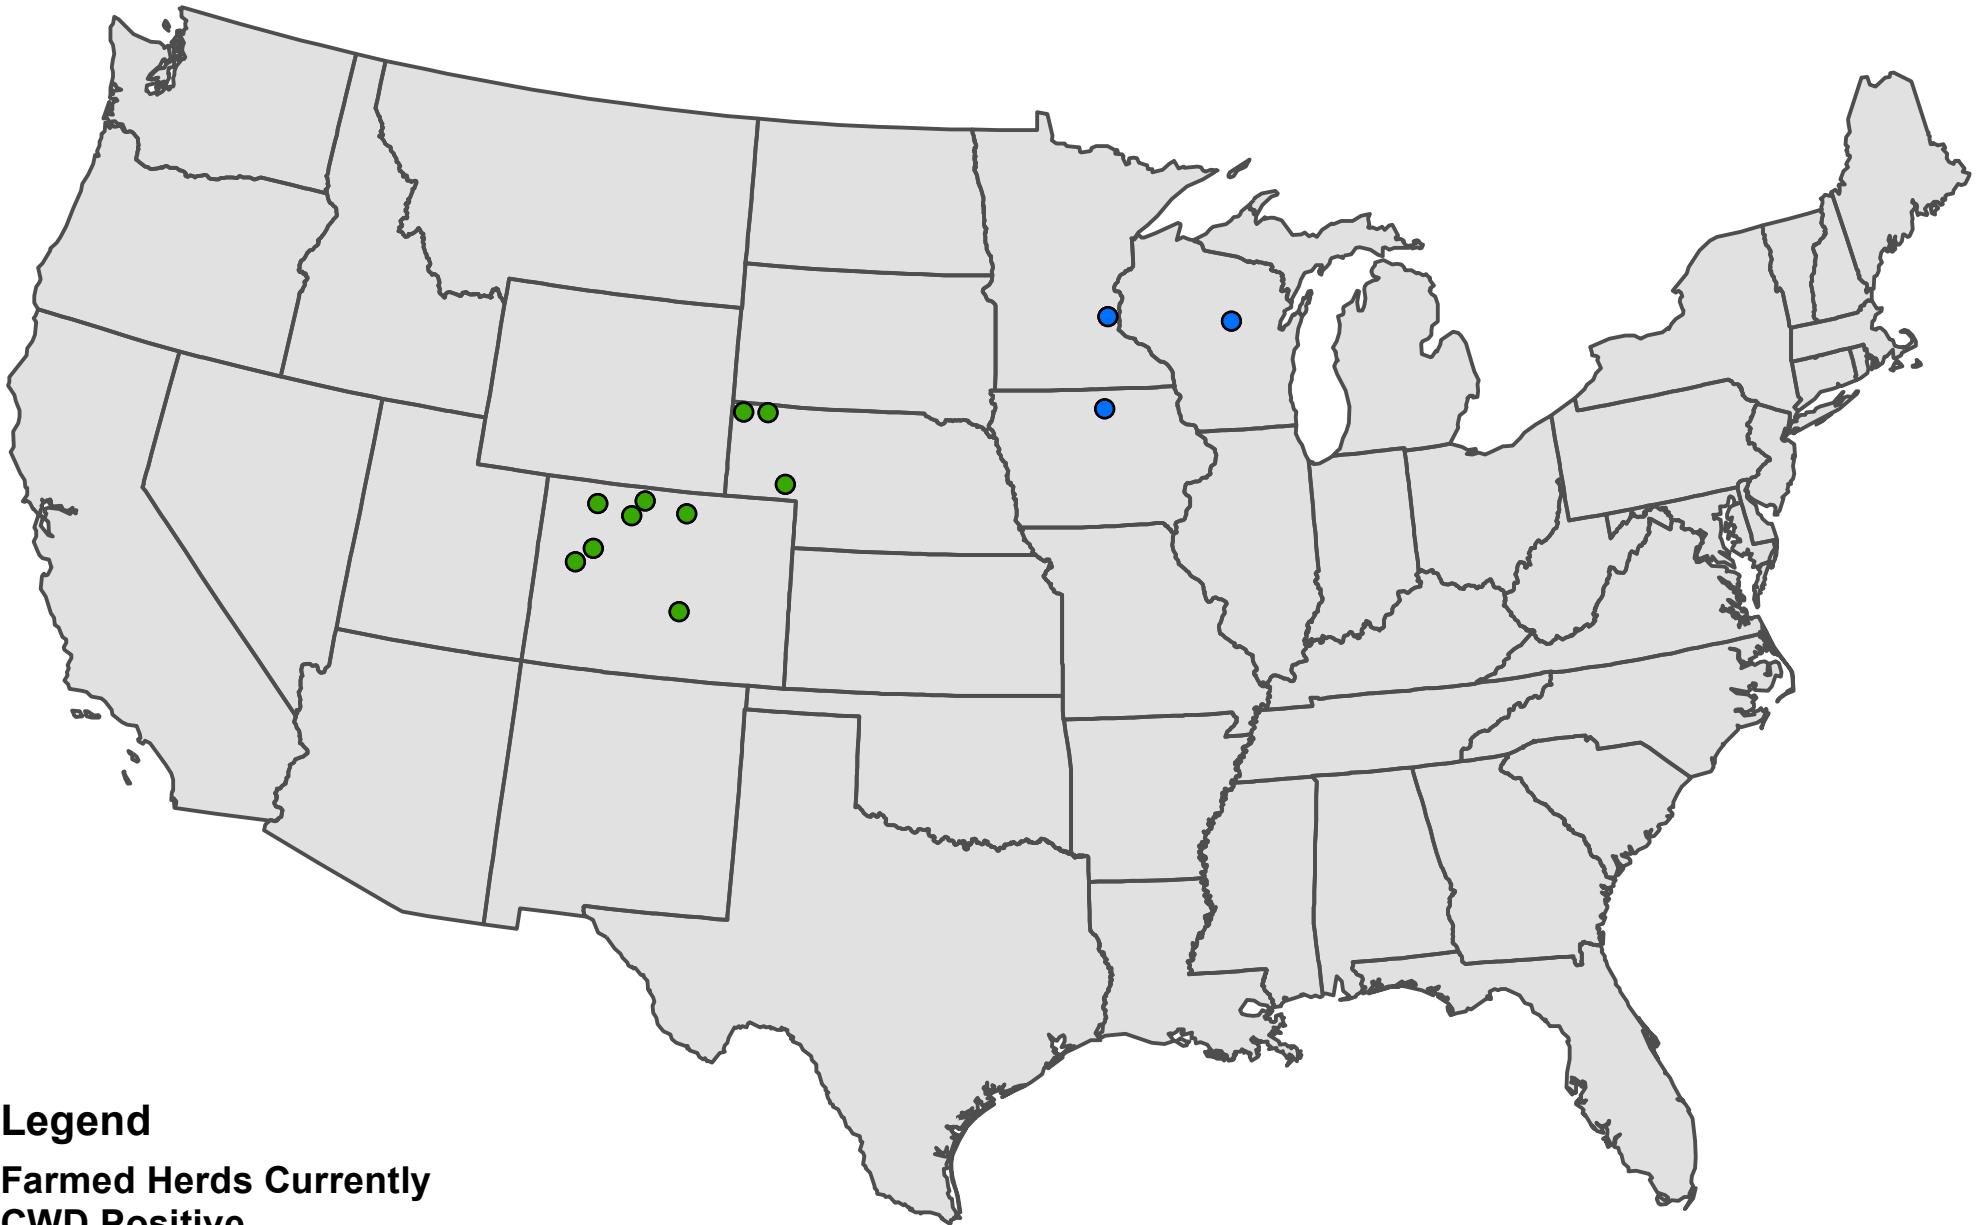

# Current Distribution of CWD among Farmed Cervid Herds

## Legend

Farmed Herds Currently  
CWD Positive

- Captive Elk
- Captive Deer
- Captive Elk and Deer

December, 2013