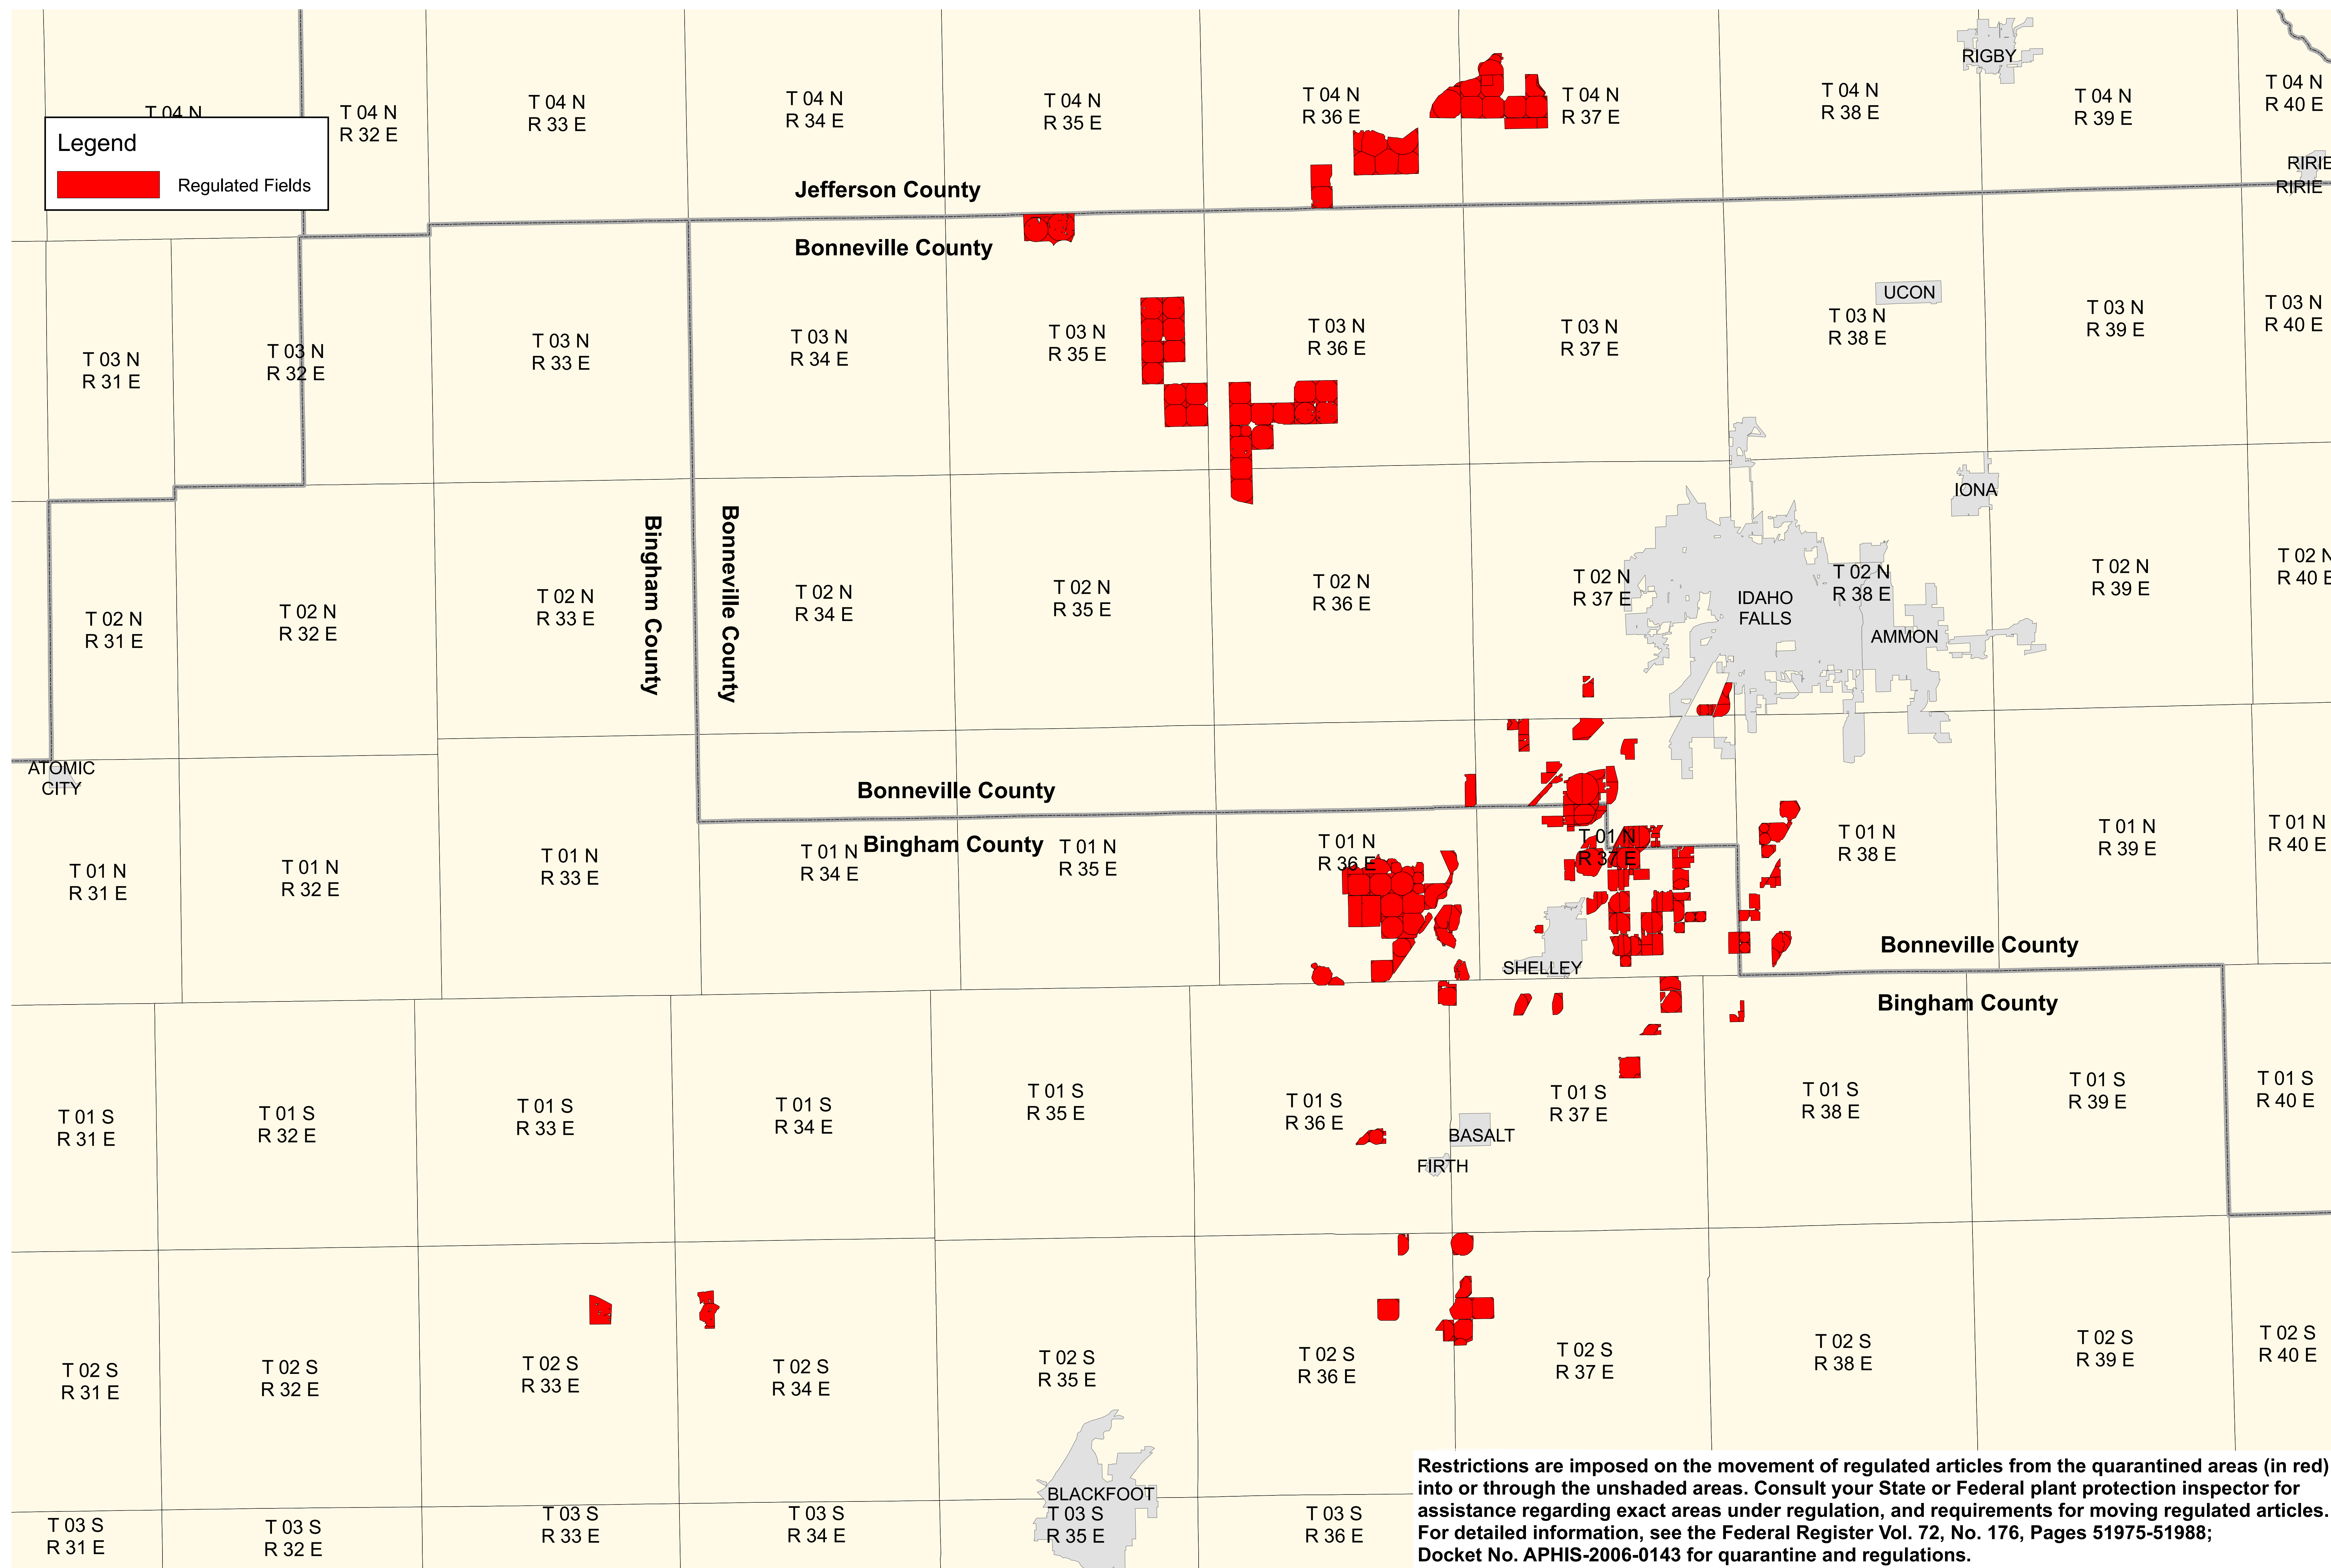

# Potato Cyst Nematode - Idaho

## Changes to Regulated Area Effective June 26, 2008

Coordinate System: IDTM  
Data Current As Of: June 26, 2008  
Date Printed: June 26, 2008

The U.S. Department of Agriculture's Animal and Plant Health Inspection Service collected the data displayed for internal agency purposes only.