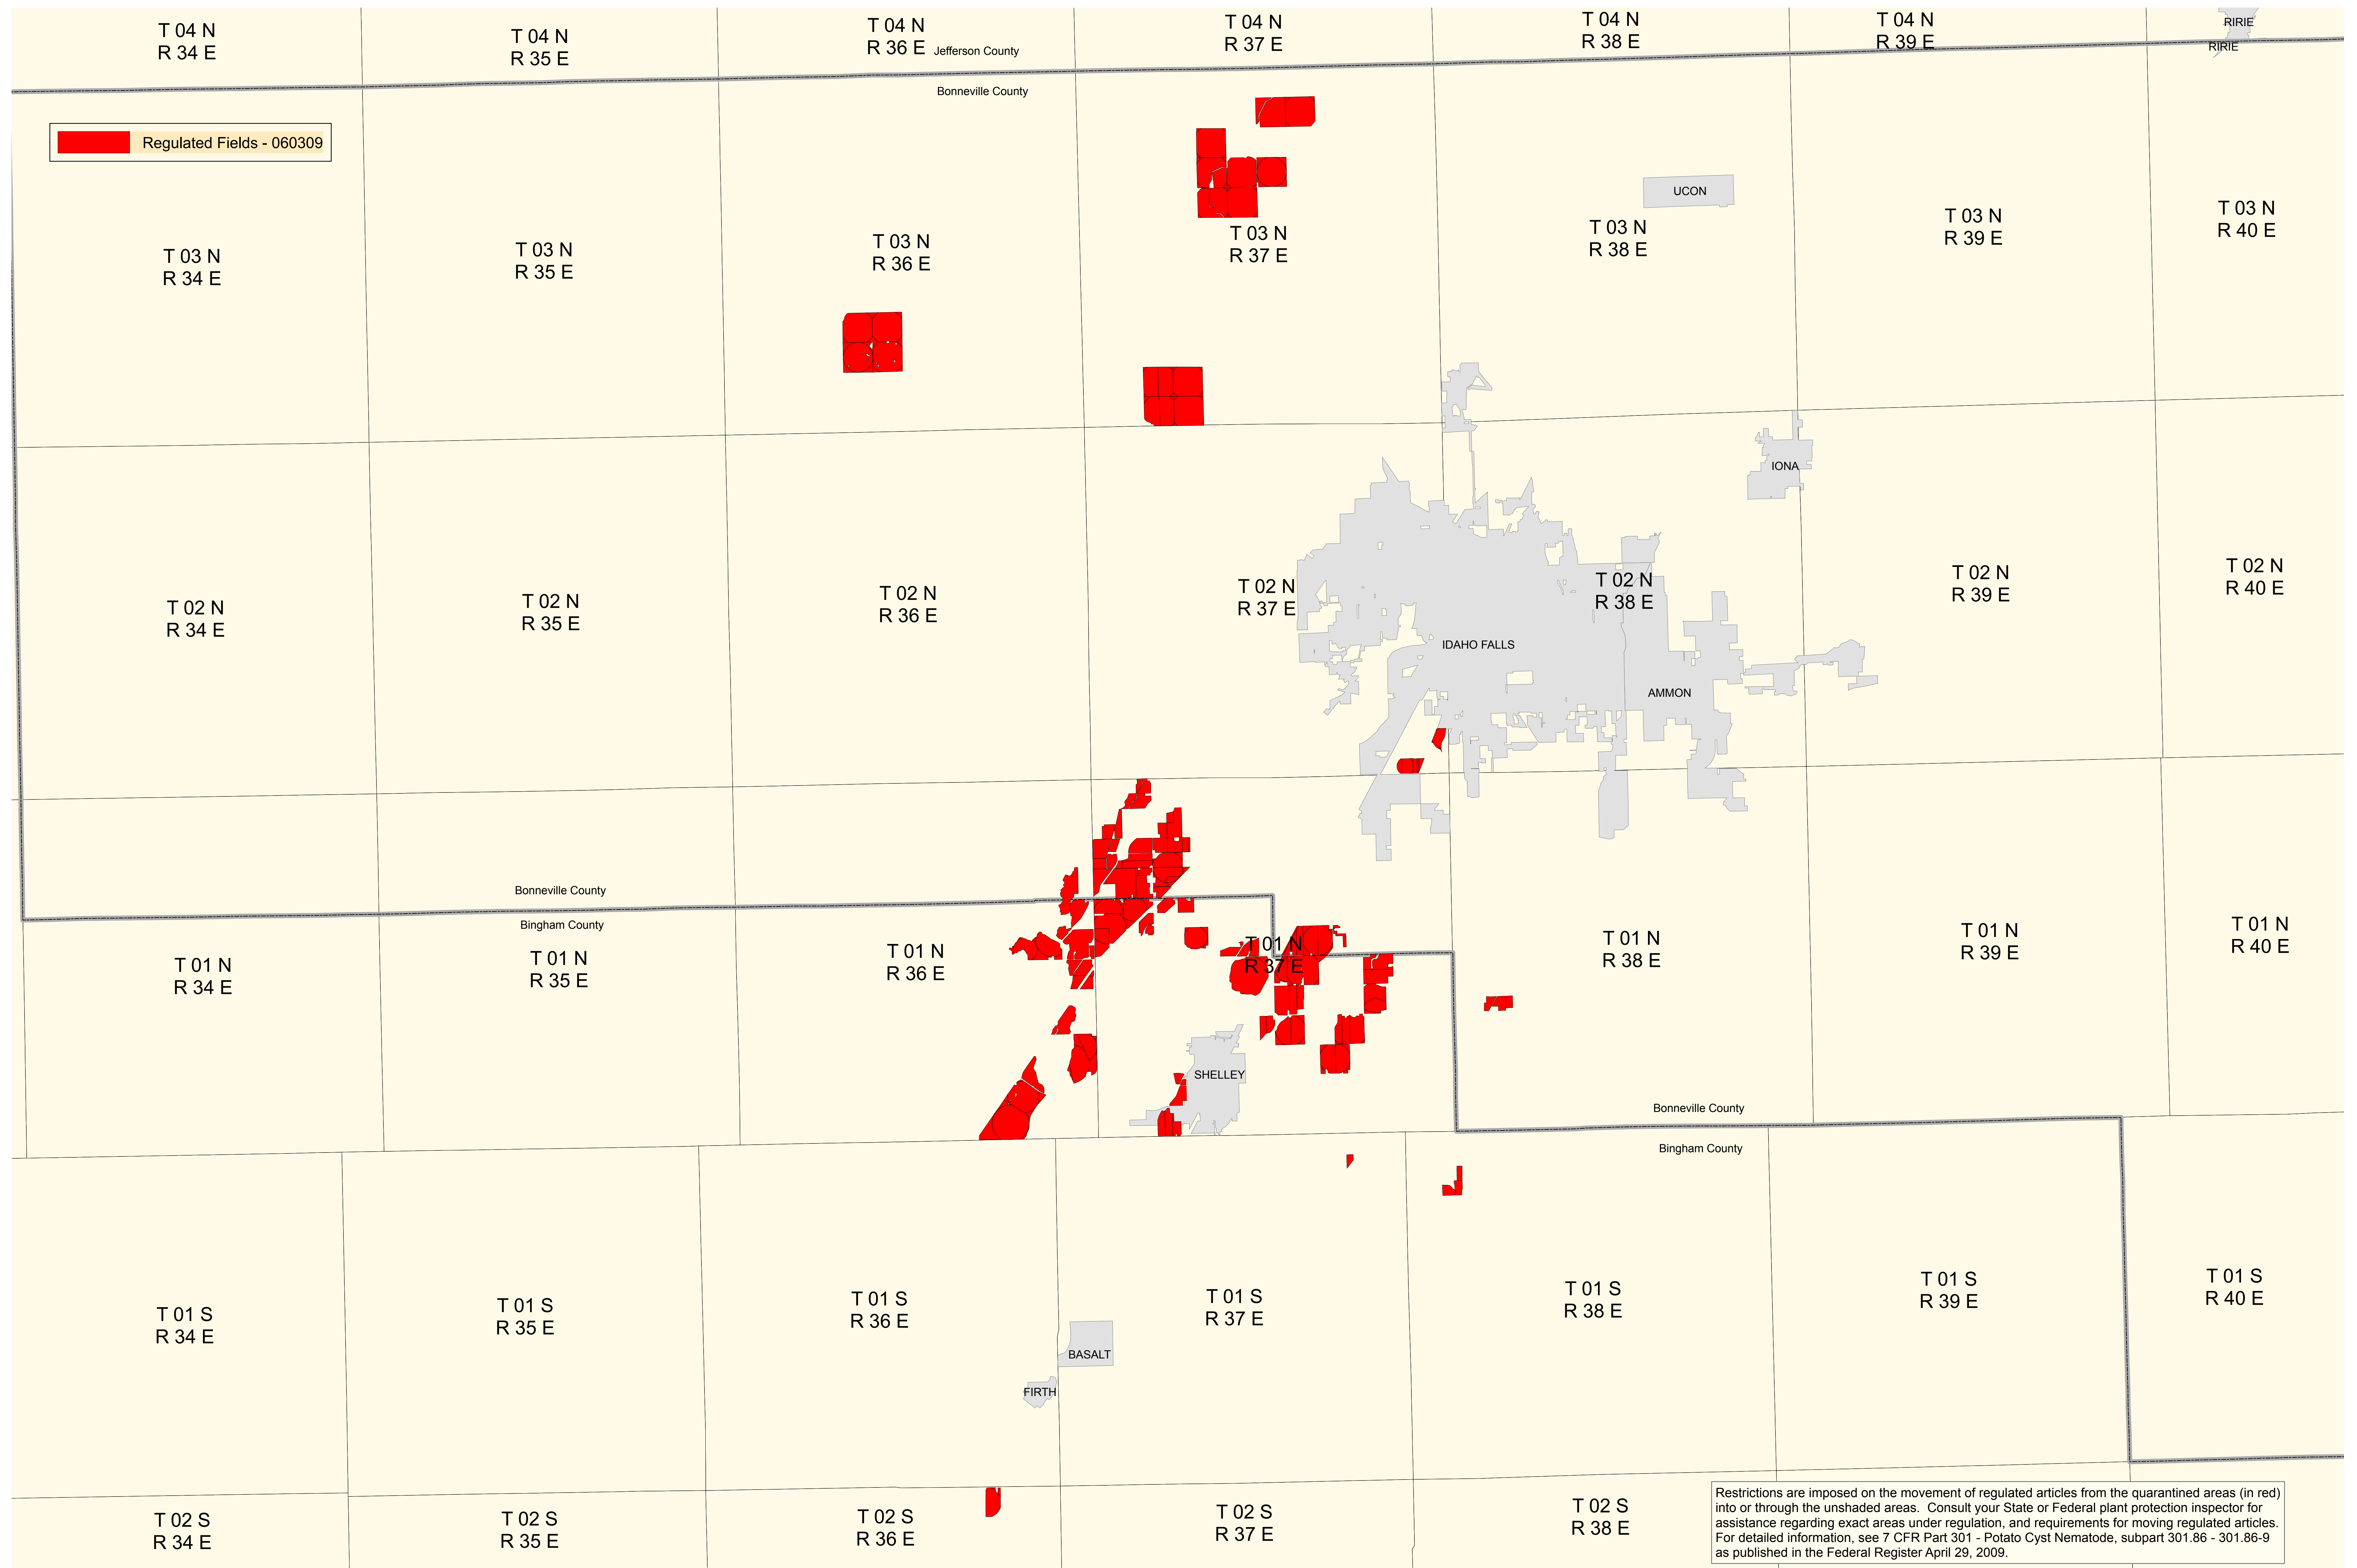

Pale Cyst Nematode - Idaho

Regulated Fields - June 3, 2009

Coordinate System: IDTM
 Data Current As Of: June 3, 2009
 Date Printed: June 3, 2009

The U.S. Department of Agriculture's Animal and Plant Health Inspection Service collected the data displayed for internal agency purposes only.