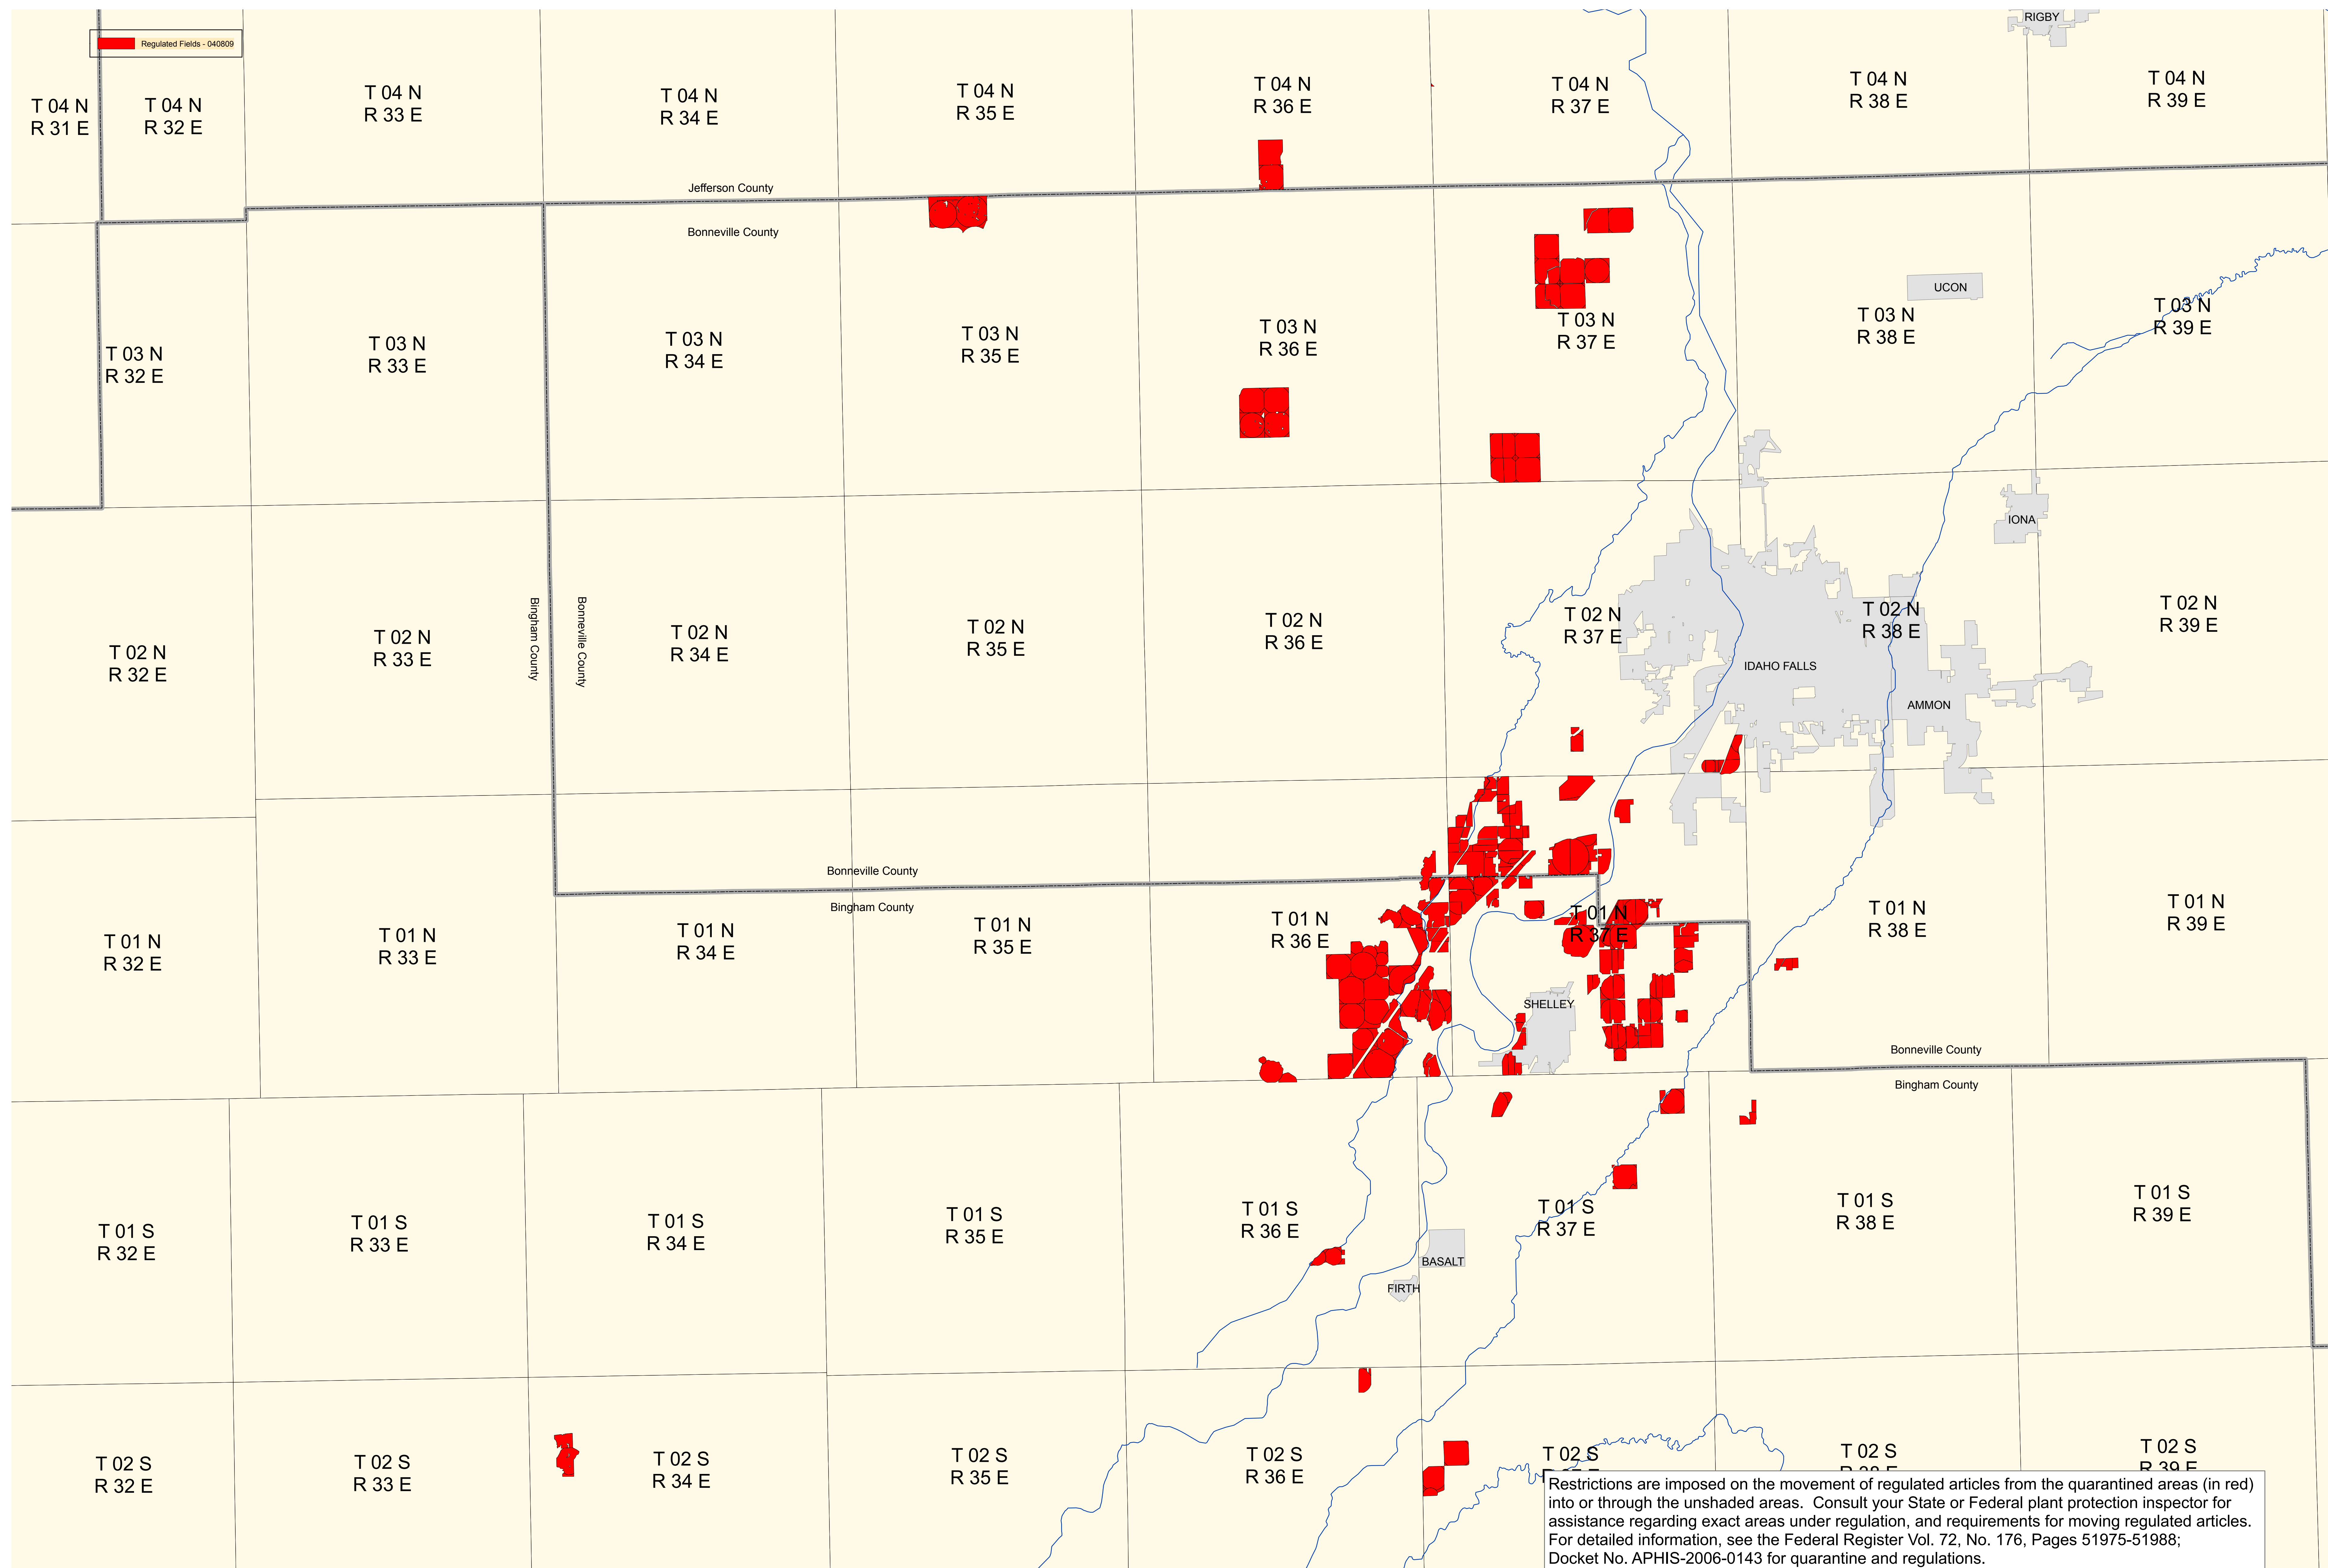

# Pale Potato Cyst Nematode - Idaho

## Regulated Fields - April 8, 2009

Coordinate System: IDTM  
 Data Current As Of: April 8, 2009  
 Date Printed: April 8, 2009

The U.S. Department of Agriculture's Animal and Plant Health Inspection Service collected the data displayed for internal agency purposes only.