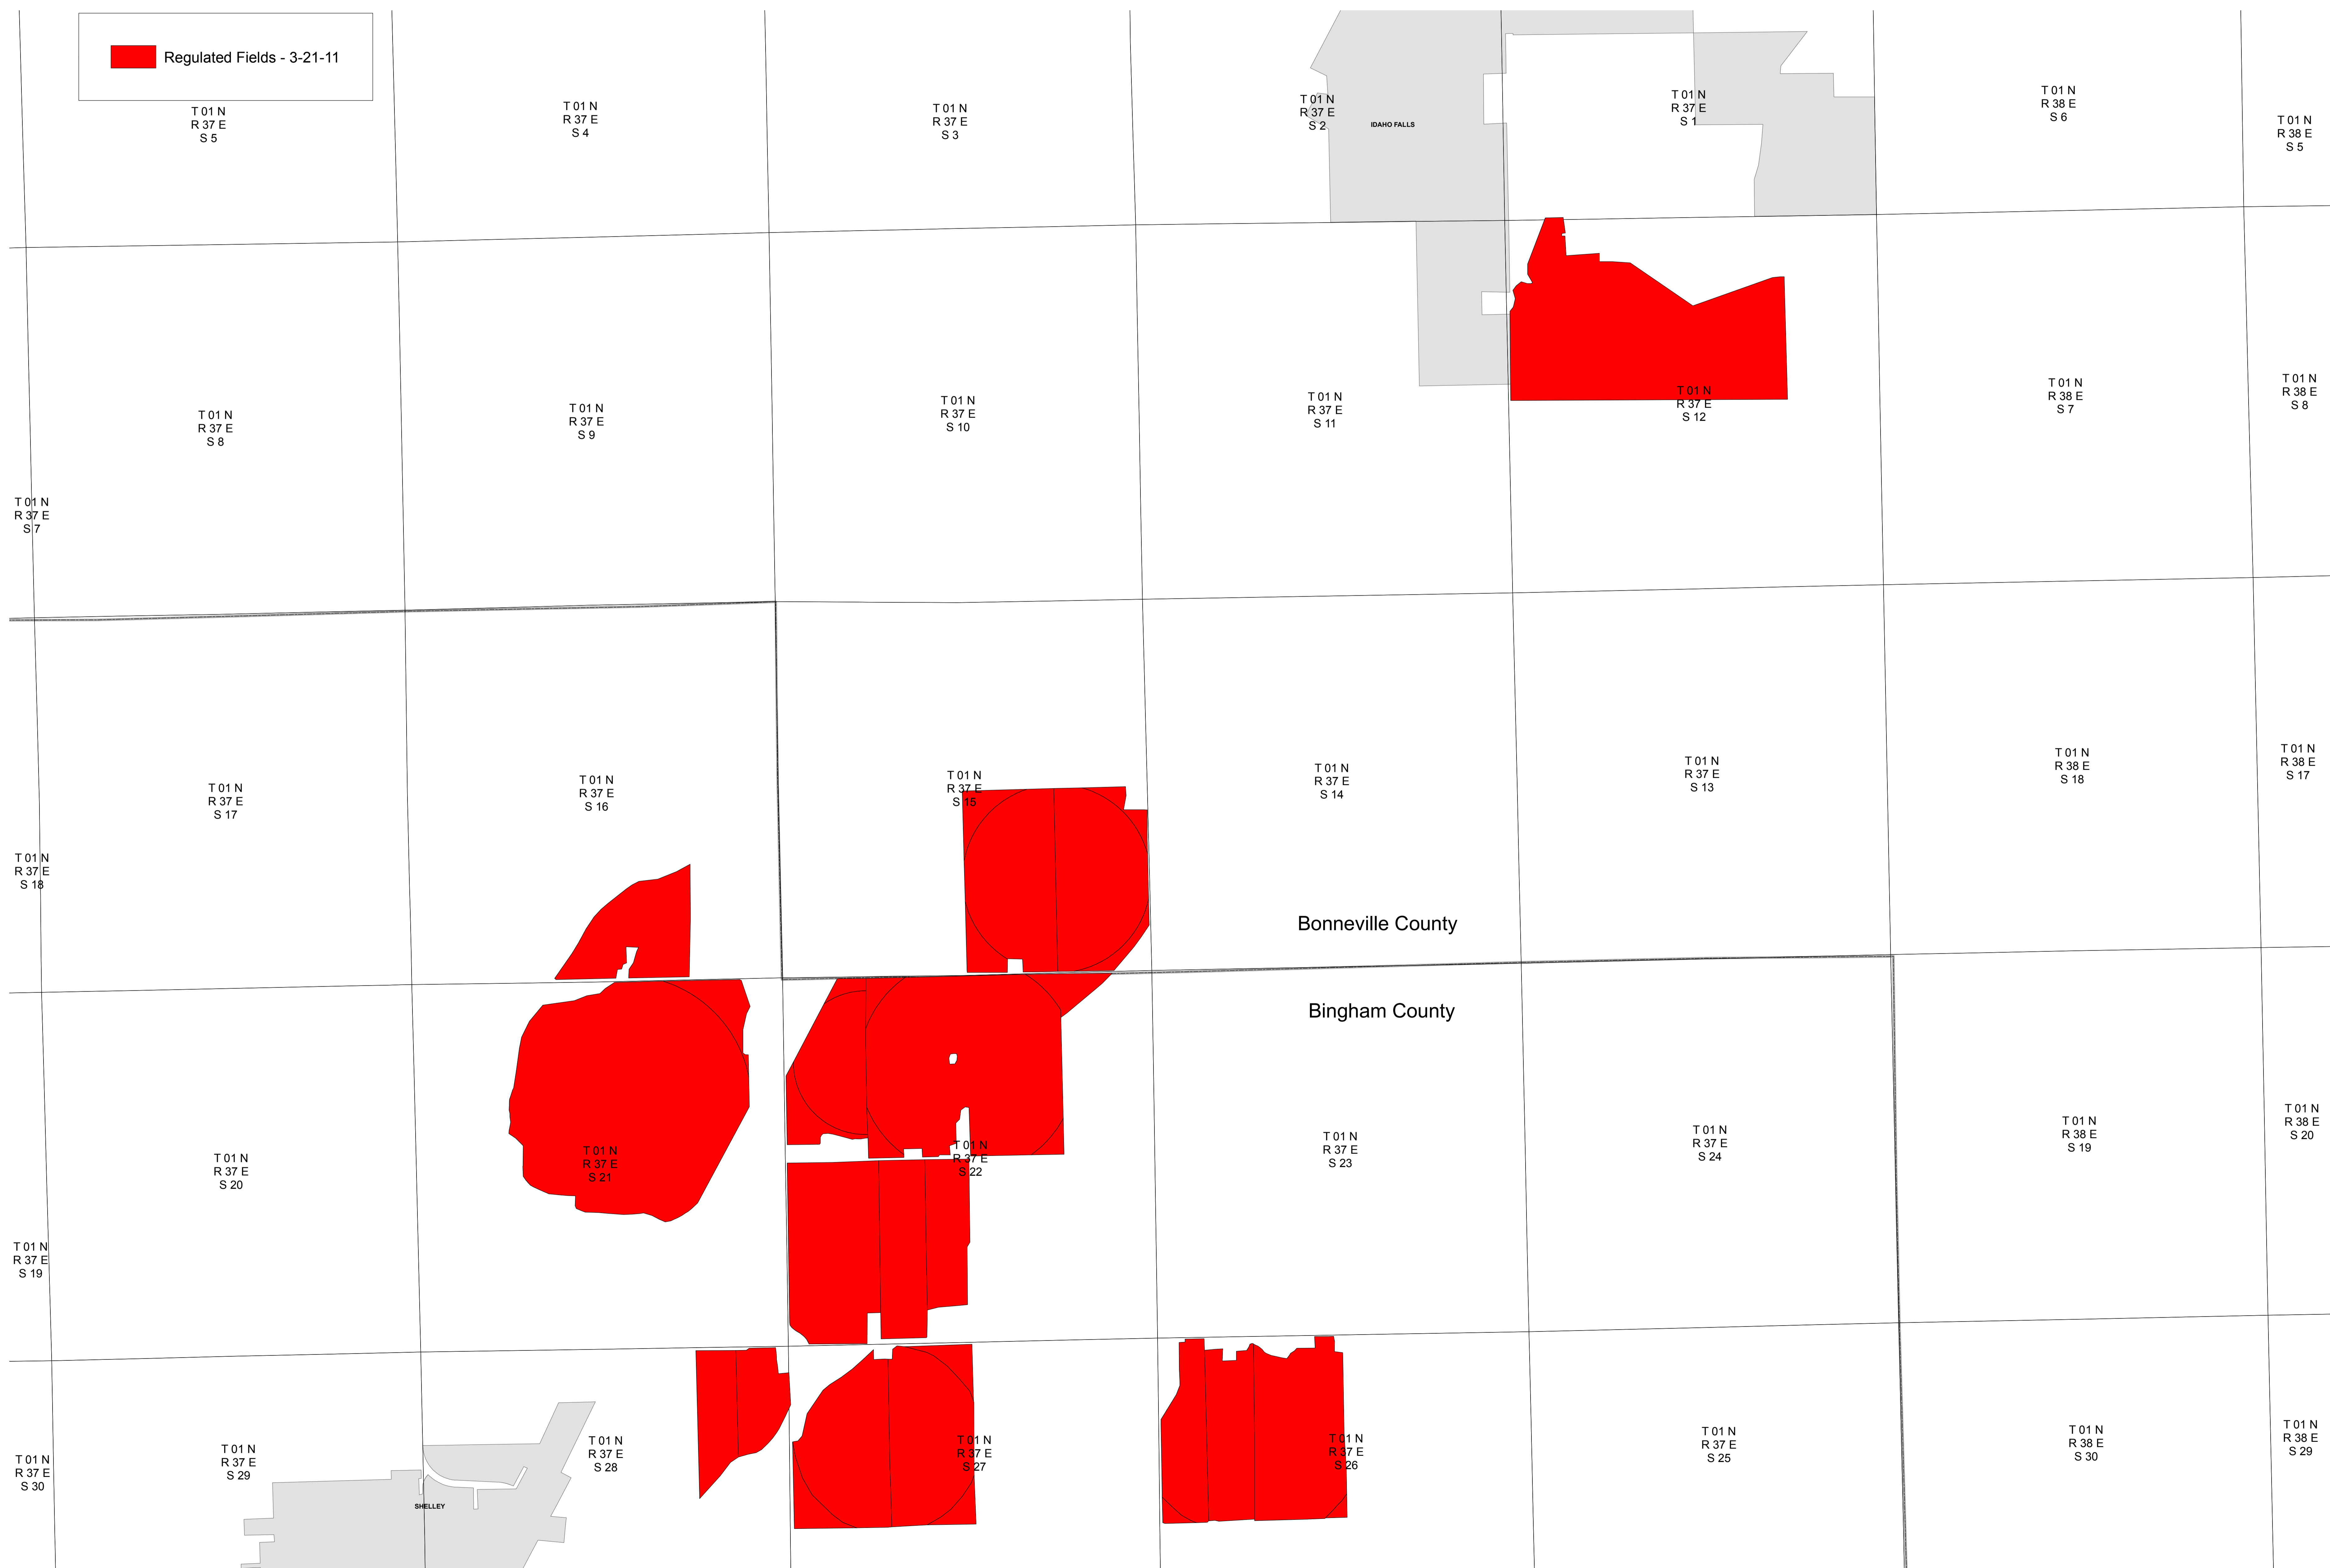

Pale Cyst Nematode - Idaho Regulated Fields - March 21, 2011

Coordinate System: IDTM
Data Current As Of: March 21, 2011
Date Printed: March 21, 2011

The U.S. Department of Agriculture's Animal and Plant Health Inspection Service collected the data displayed for internal agency purposes only.