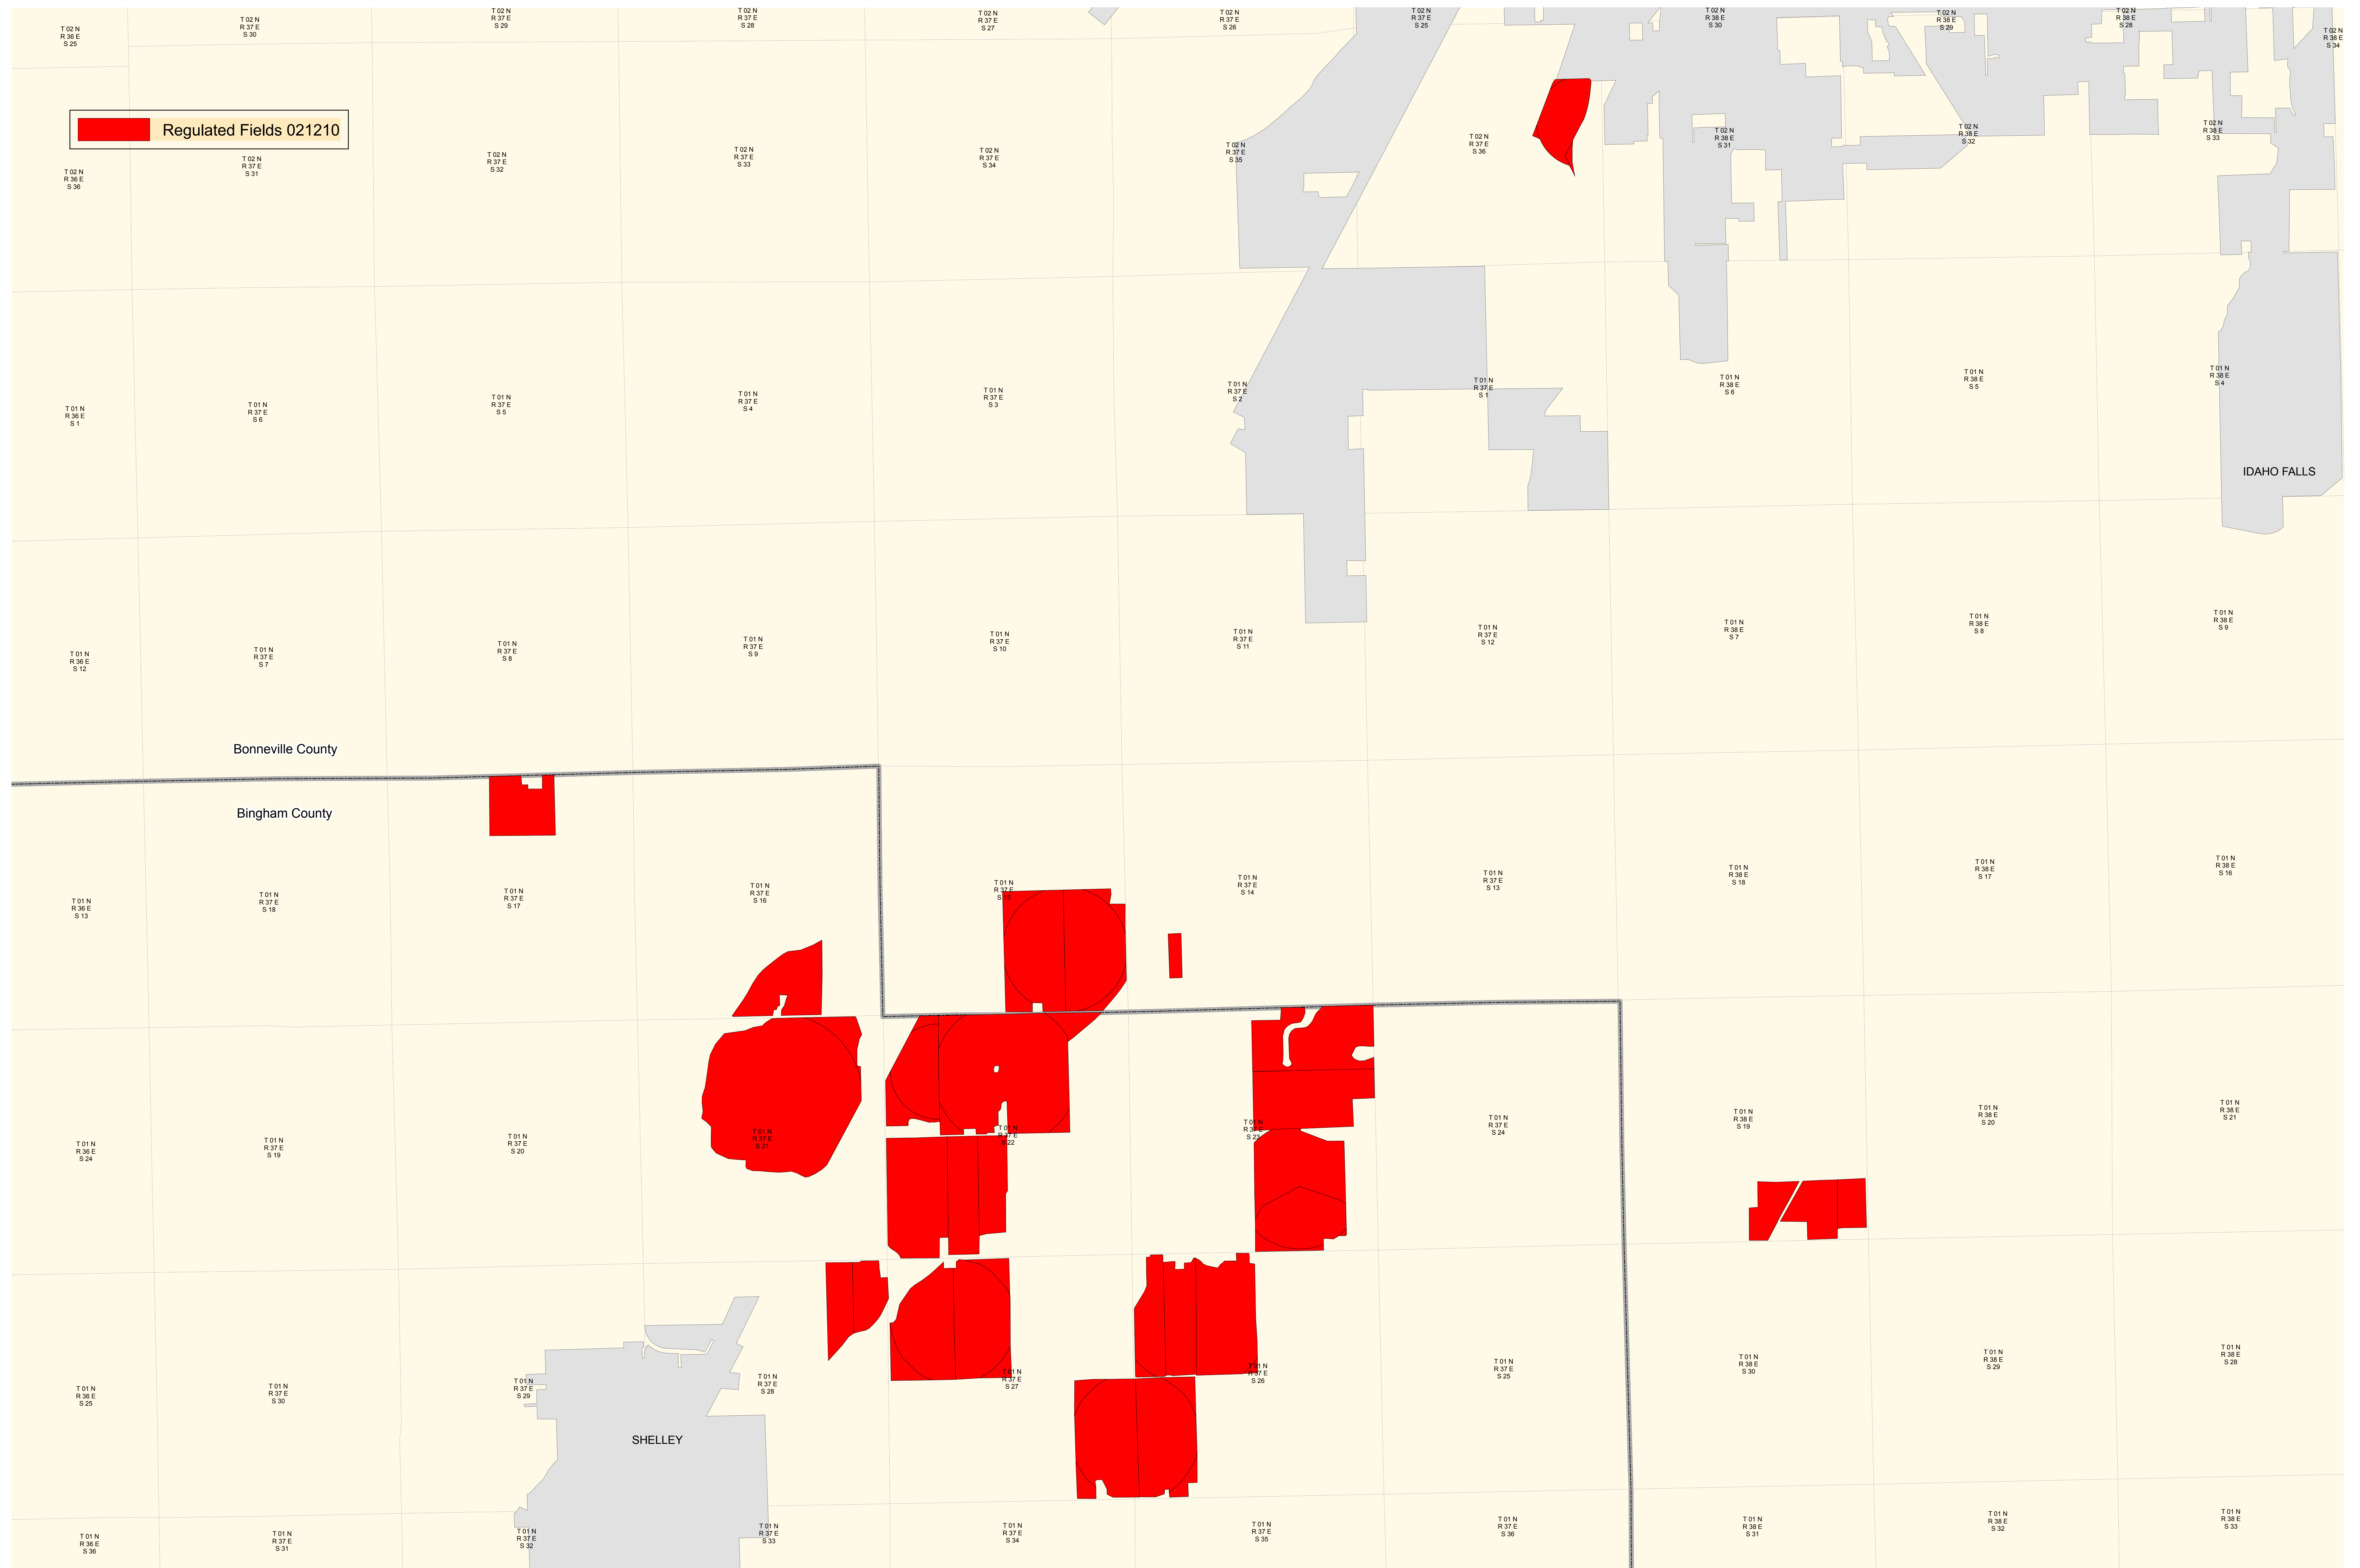

Pale Cyst Nematode - Idaho Regulated Fields - February 12, 2010

Coordinate System: IDTM
Data Current As Of: February 12, 2010
Date Printed: February 12, 2010

The U.S. Department of Agriculture's Animal and Plant Health Inspection Service collected the data displayed for internal agency purposes only.