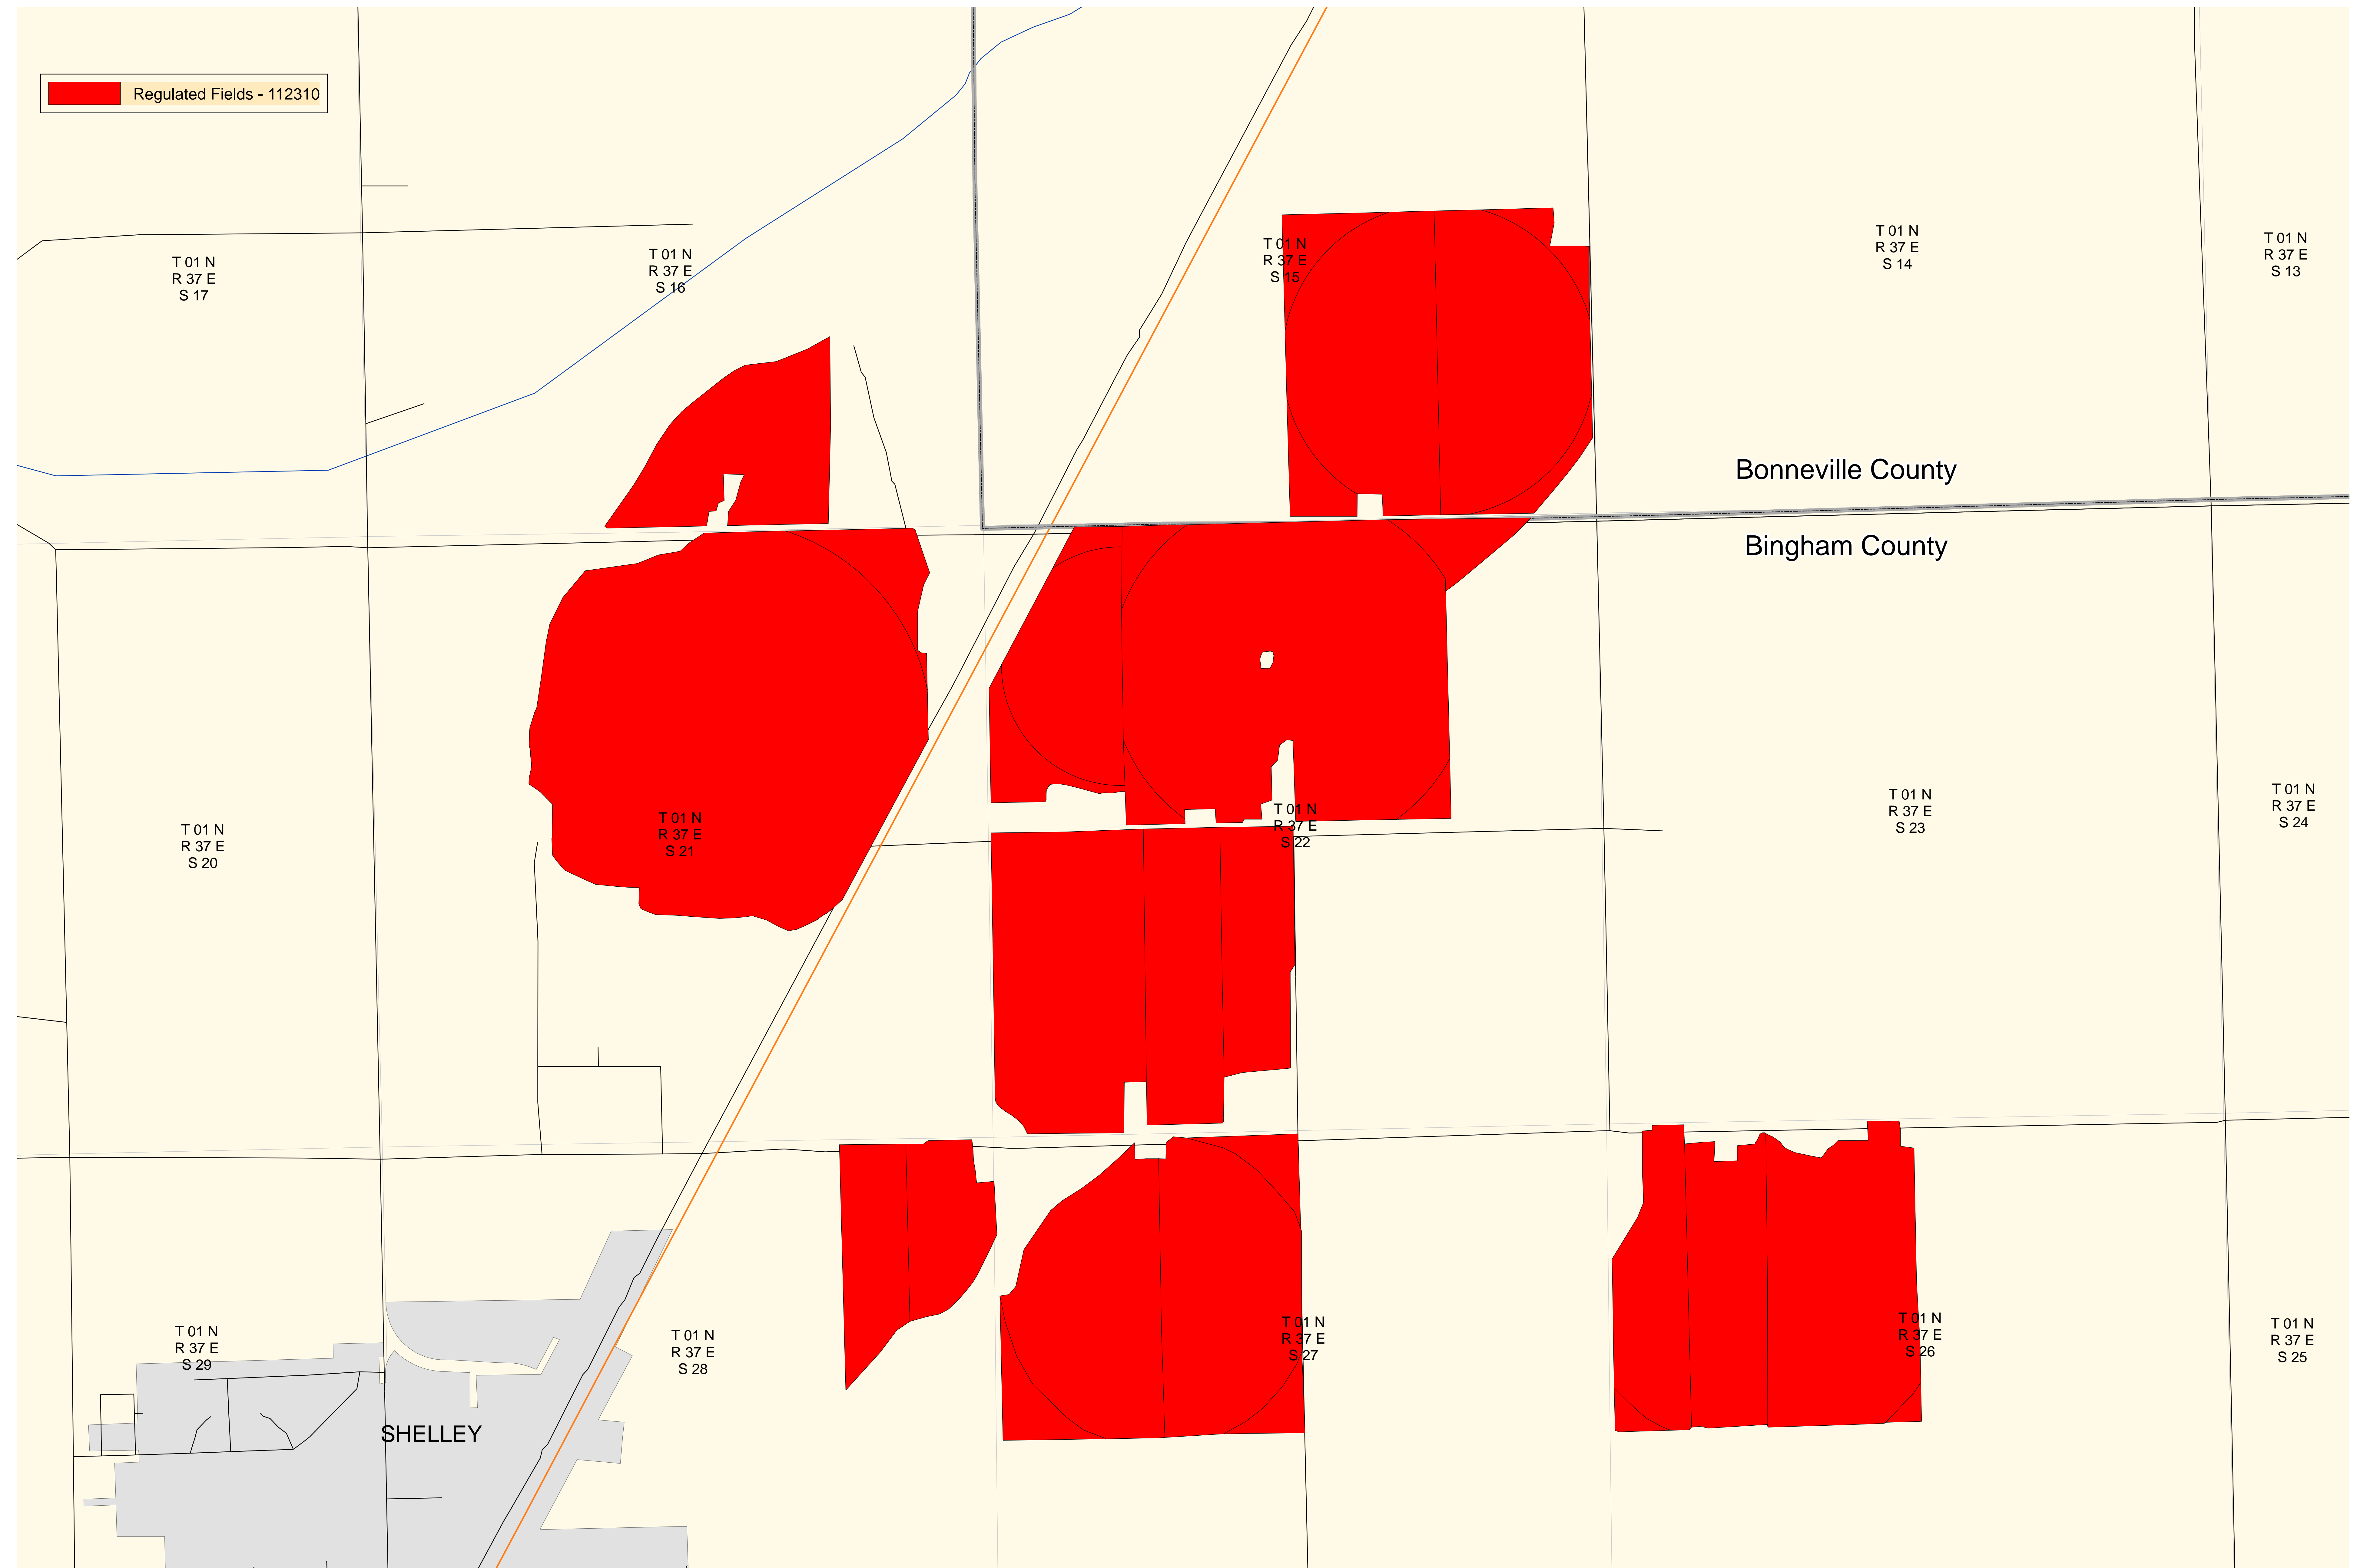

Pale Cyst Nematode - Idaho Regulated Fields - November 23, 2010

Coordinate System: IDTM
Data Current As Of: Nov. 23, 2010
Date Printed: Nov. 23, 2010

The U.S. Department of Agriculture's Animal and Plant Health Inspection Service collected the data displayed for internal agency purposes only.