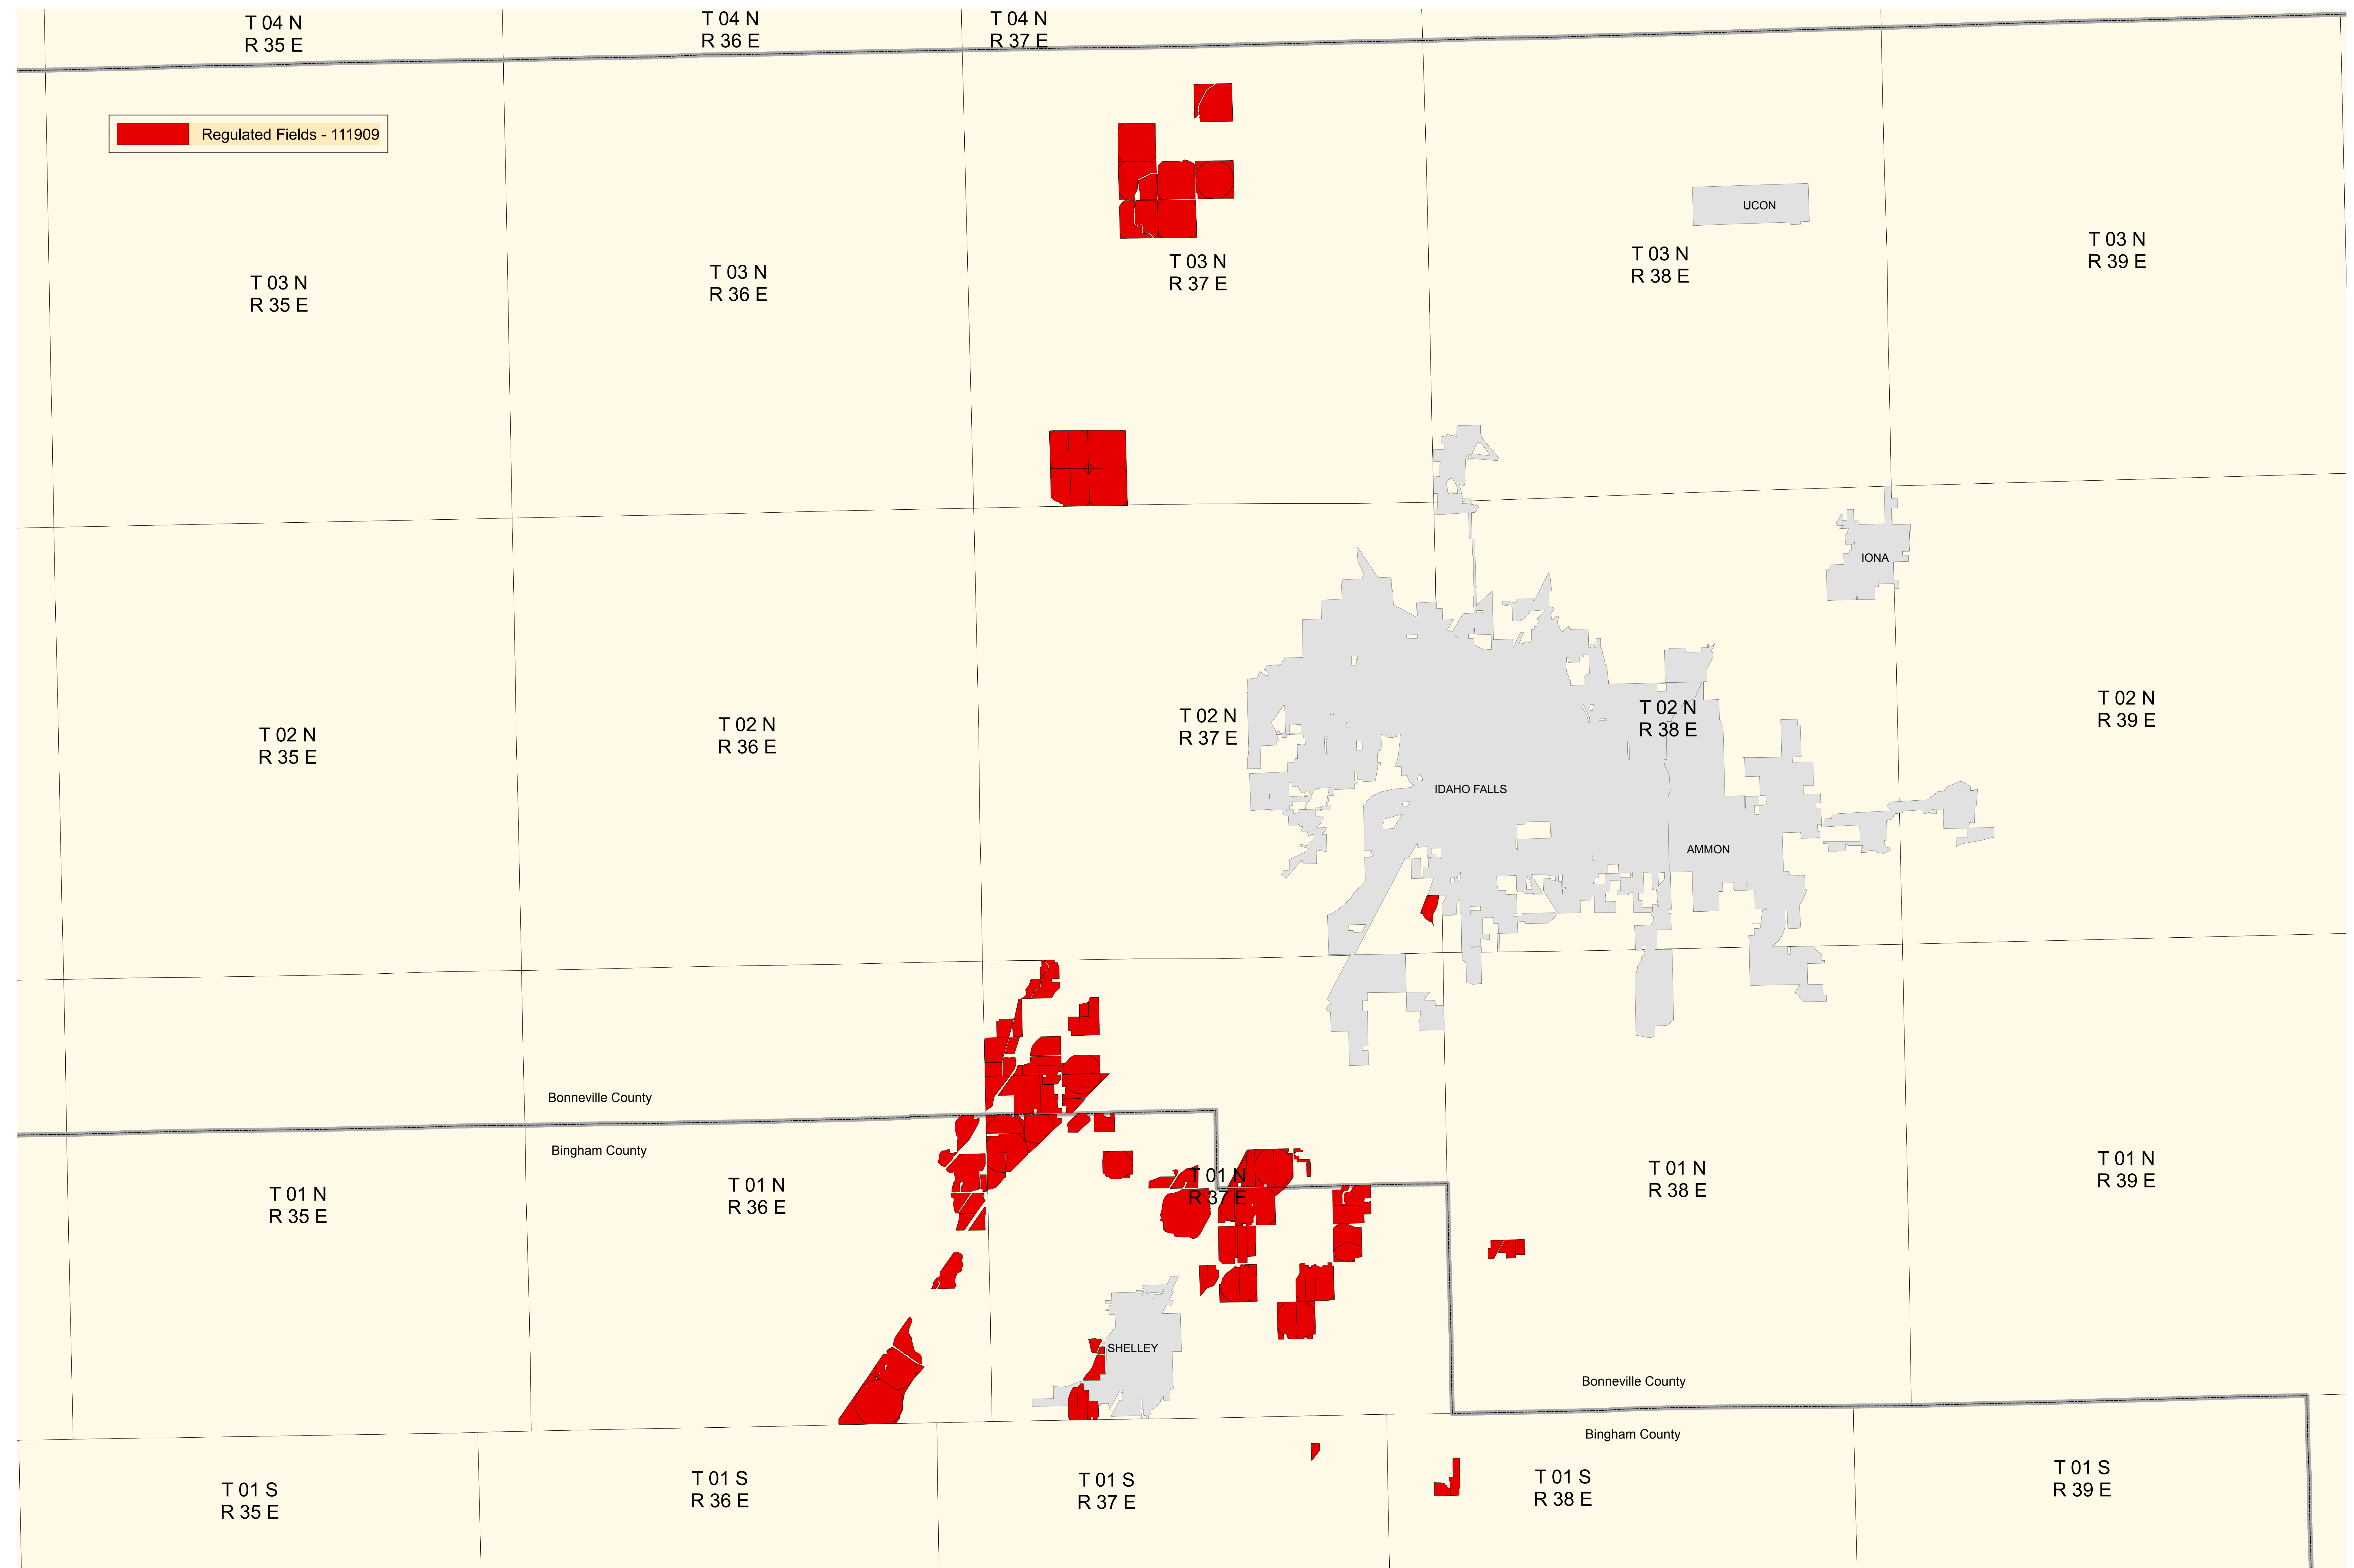

Pale Cyst Nematode - Idaho Regulated Fields - November 19, 2009

Coordinate System: IDTM
Data Current As Of: November 19, 2009
Date Printed: November 19, 2009

The U.S. Department of Agriculture's Animal and Plant Health Inspection Service collected the data displayed for internal agency purposes only.