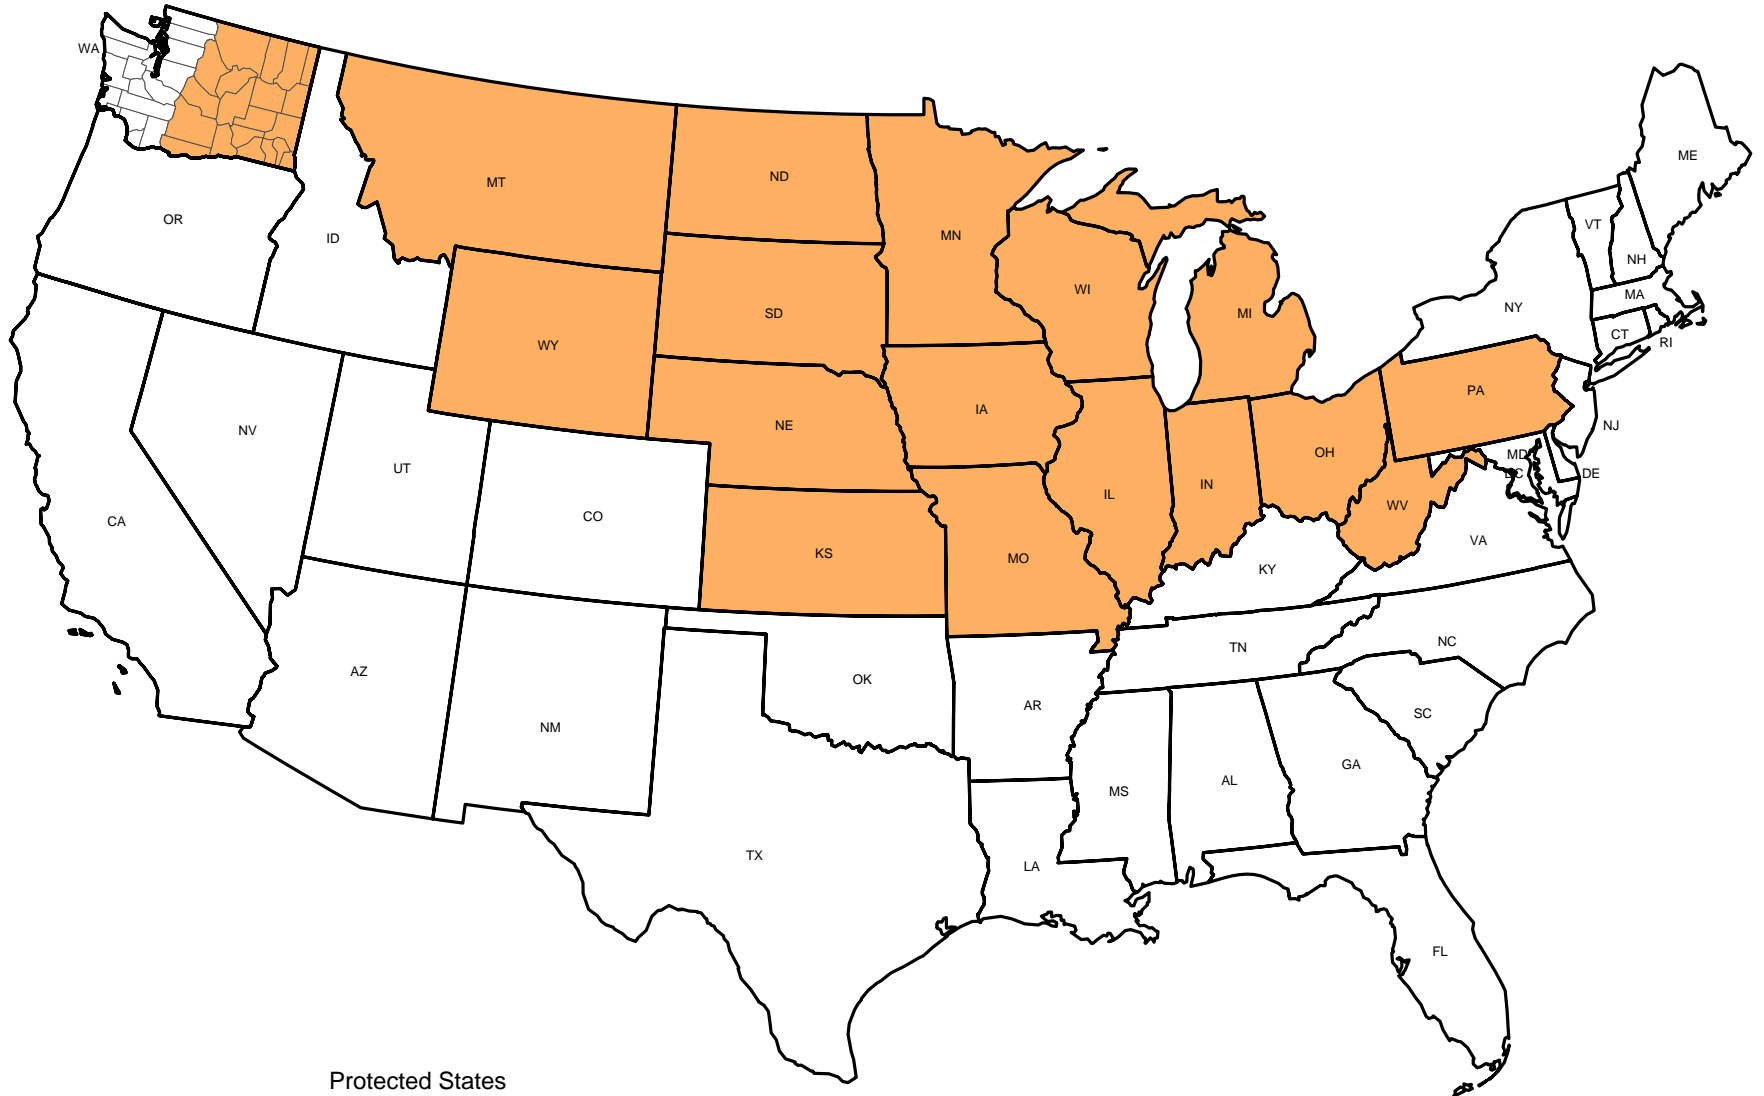

Protected Counties
in Washington State

- Asotin
- Benton
- Chelan
- Columbia
- Douglas
- Ferry
- Franklin
- Garfield
- Grant
- Kittitas
- Klickitat
- Lincoln
- Okanogan
- Pend Oreille
- Spokane
- Stevens
- Walla Walla
- Whitman
- Yakima
- Adams

Protected States

- | | |
|-----------|---------------|
| Illinois | Nebraska |
| Indiana | North Dakota |
| Iowa | Ohio |
| Kansas | Pennsylvania |
| Michigan | South Dakota |
| Minnesota | West Virginia |
| Missouri | Wisconsin |
| Montana | Wyoming |

Protected Areas