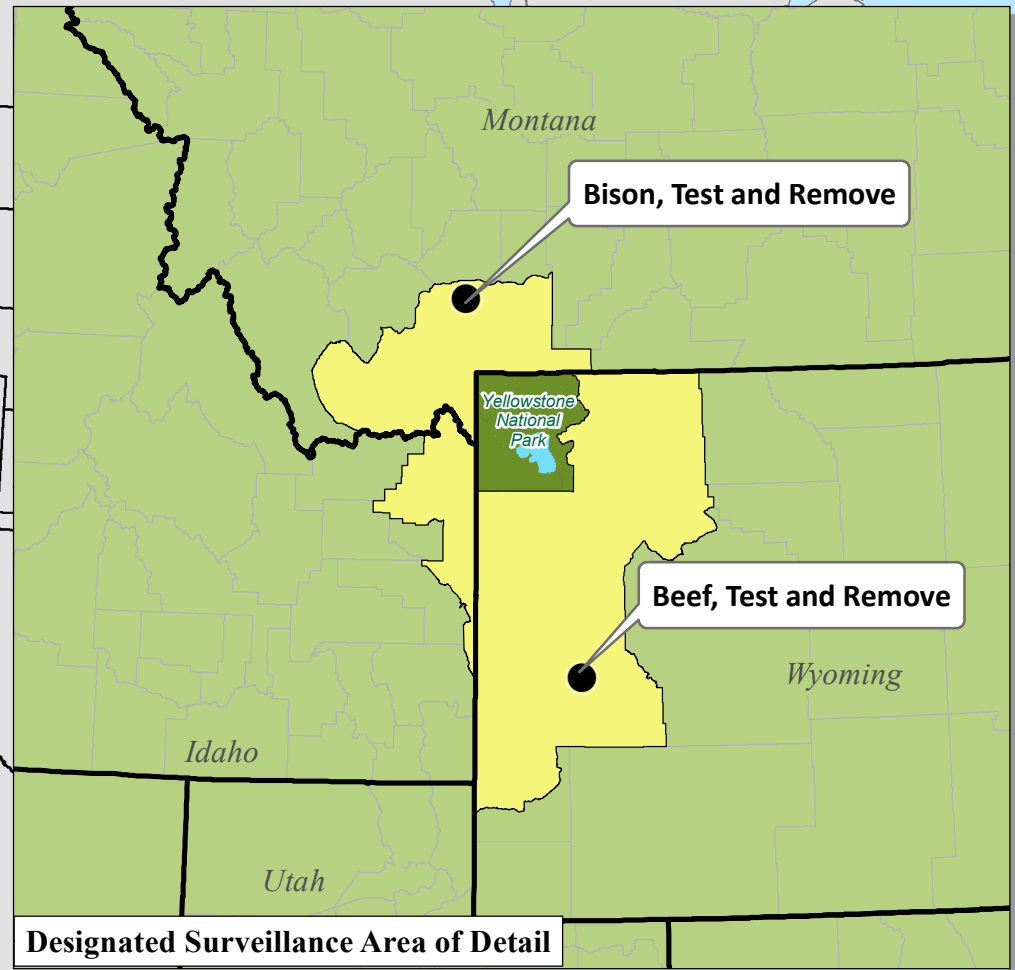

United States Bovine Brucellosis Affected Herd Investigations and Designated Surveillance Areas

Brucellosis Status as of October, 2016

- State Boundaries
- Designated Surveillance Area
- County Boundaries

Puerto Rico

United States Bovine Tuberculosis Affected Herds and Zone Status