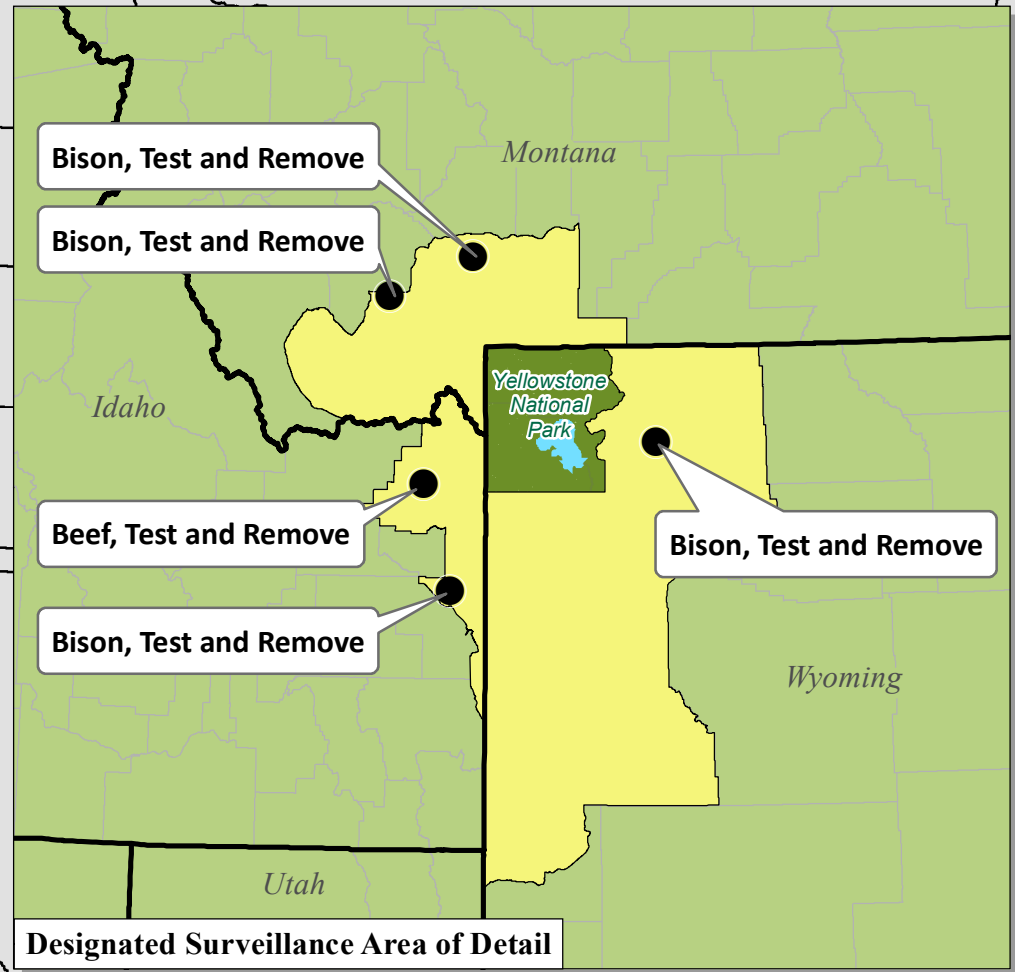

United States Bovine Brucellosis Affected Herd Investigations and Designated Surveillance Areas

Brucellosis Status as of August 2013

- State Boundaries
- County Boundaries
- Designated Surveillance Area

United States Bovine Tuberculosis Affected Herds and Zone Status